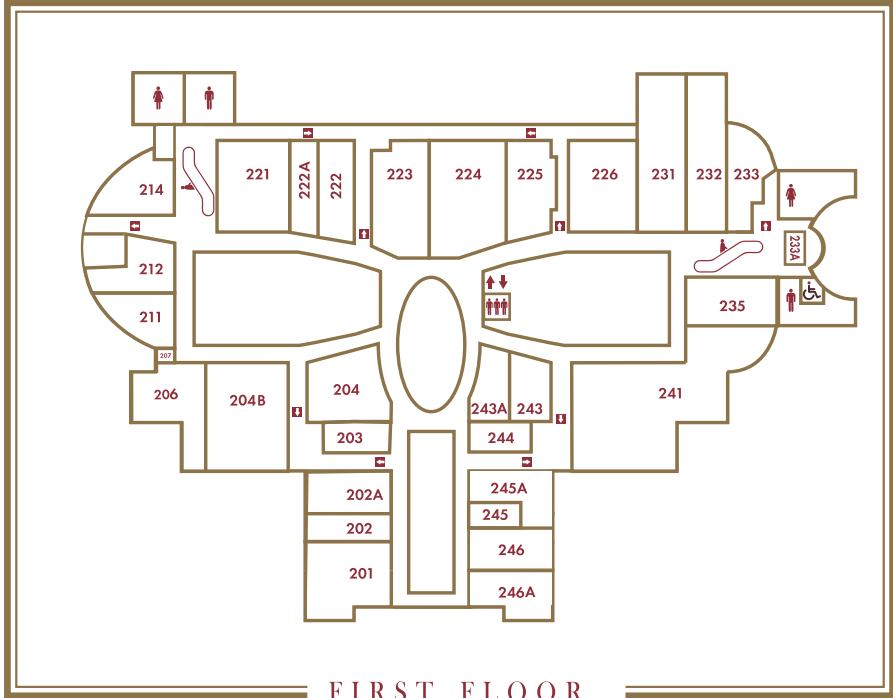

FIRST FLOOR

SECOND FLOOR

311A	ABHISHEK GUPTA	323A	PANKAJ & NIDHI
340	ABU JANI SANDEEP KHOSLA	309	RAGHAVENDRA RATHORE
304	ASHIMA LEENA	307	RAVISSANT
326	ASHISH N SONI	334	RAVI BAJAJ
305	BRIDAL GALLERY HAZOORILAL BY SANDEEP NARANG	322A	RIMZIM DADU
306	DIACOLOR	332	ROSE
339	GAURAV GUPTA	338	ROHIT BAL
344	JADE BY MONICA & KARISHMA	303	SHANTANU & NIKHIL
323	JANAVI	301	SHIVAN & NARRESH
321	KUNAL RAWAL	333	SIGNATURE BY SATYA PAUL
308	MANAV GANGWANI	341	SUNITA SHEKHAWAT
324	MIRARI	345	SUNEET VARMA
322B	NEERU KUMAR	312	SUREKHA JAIN
337	NEETA LULLA	343	SHYAMAL & BHUMIKA
352	NIKASHA	351	TARUN TAHILIANI
324A	ON THE GO CAFÉ	302	VARUN BAHL
310	PEACOCK BRIDE BY FALGUNI & SHANE PEACOCK	335	VRK BY KHANNA JEWELLERS •

Concierge

Restroom

Differently Able
Restroom

Elevators

Escalators

Fire Exit

Baby Feeding
Room

• Opening Soon