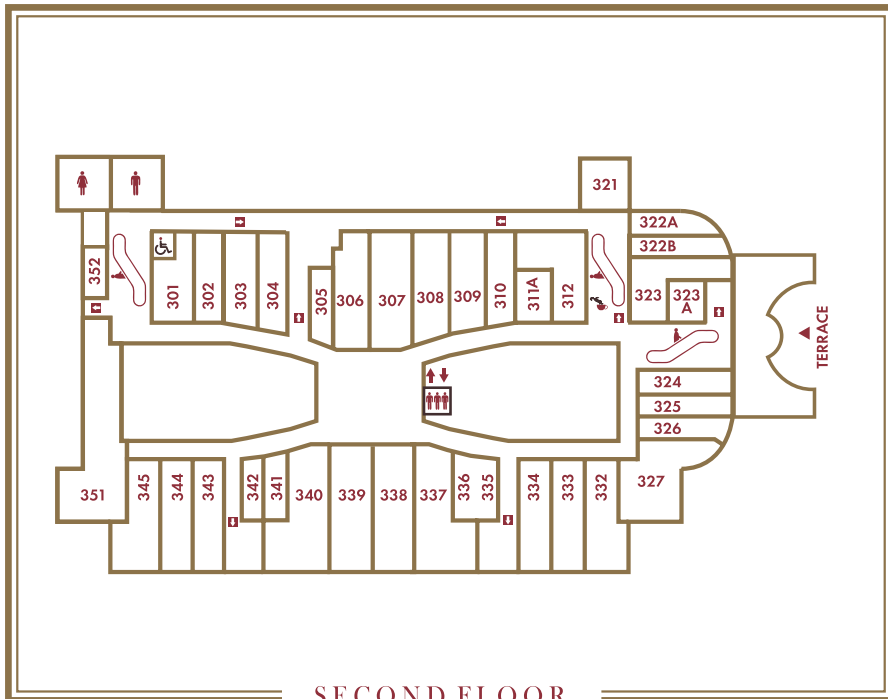

SECOND FLOOR

THIRD FLOOR

412	AM : PM	407	ROHIT GANDHI + RAHUL KHANNA
422	ANITA DONGRE		
408	ASAL BY ABU SANDEEP	405A	THE ENTERTAINMENT DESIGN Co.
425	ASH AMAIRA		
433	ENSEMBLE	423	VANILLA MOON
426	ISHARYA LUXE		
410	NAMRATA JOSHIPURA		
411	NIKI MAHAJAN		
431	OGAAN		
424	PERNIA'S POP-UP STUDIO •		
409	RAJESH PRATAP SINGH		
406	RANNA GILL		
421	RITU KUMAR		