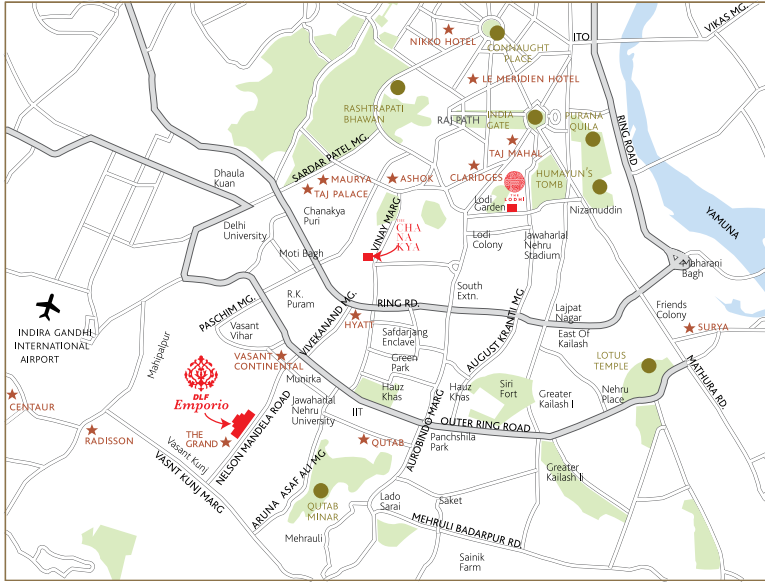

LOCATION MAP