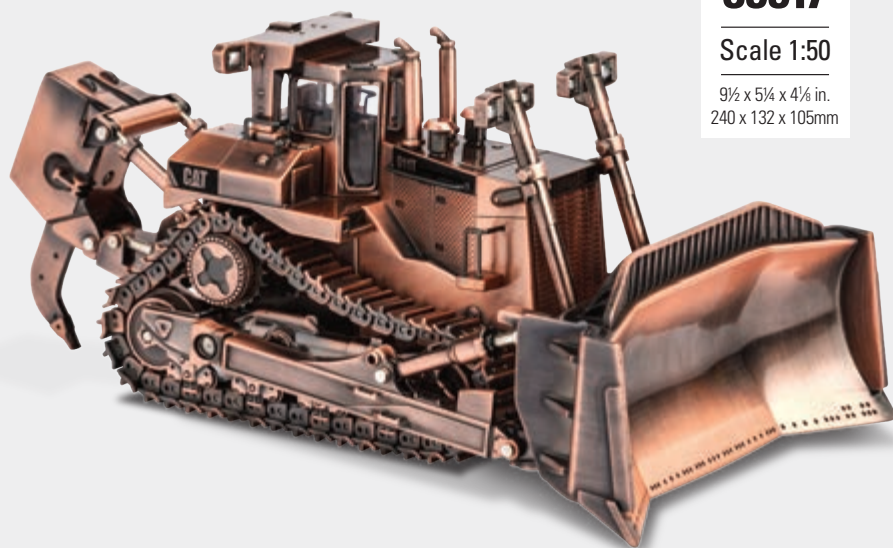

Cat® D11T Track-Type Tractor

Copper Finish

ITEM NUMBER

85517

Scale 1:50

9½ x 5¼ x 4¼ in.
240 x 132 x 105mm