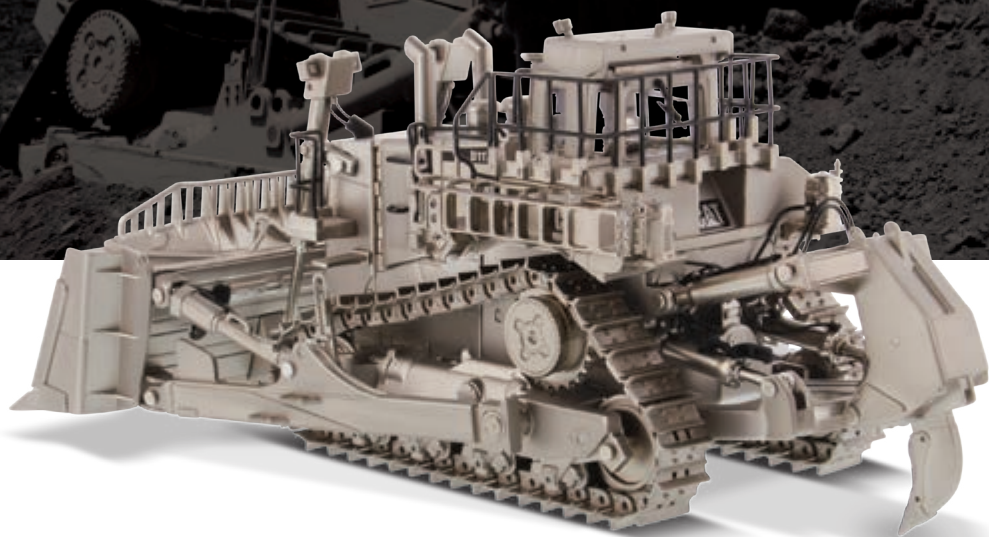

Cat® D11T Track-Type Tractor

Matte Silver Finish

NEW

ITEM NUMBER

85252

Scale 1:50

9½ x 5½ x 4⅞ in.
240 x 132 x 105 mm