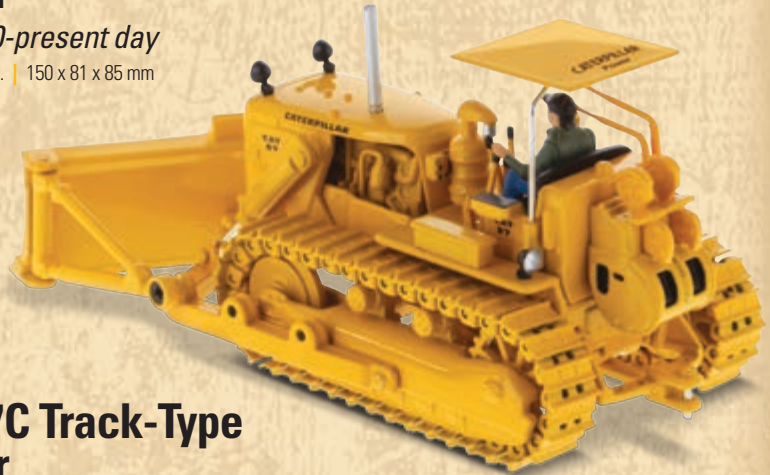

Cat® D7E Track-Type Tractor

Circa 2010-present day

5½ x 3¼ x 3⅜ in. | 150 x 81 x 85 mm

Cat® D7C Track-Type Tractor

Circa 1955-1959

5 x 2½ x 2¼ in. | 127 x 73 x 58 mm

Includes detailed 64-page booklet.