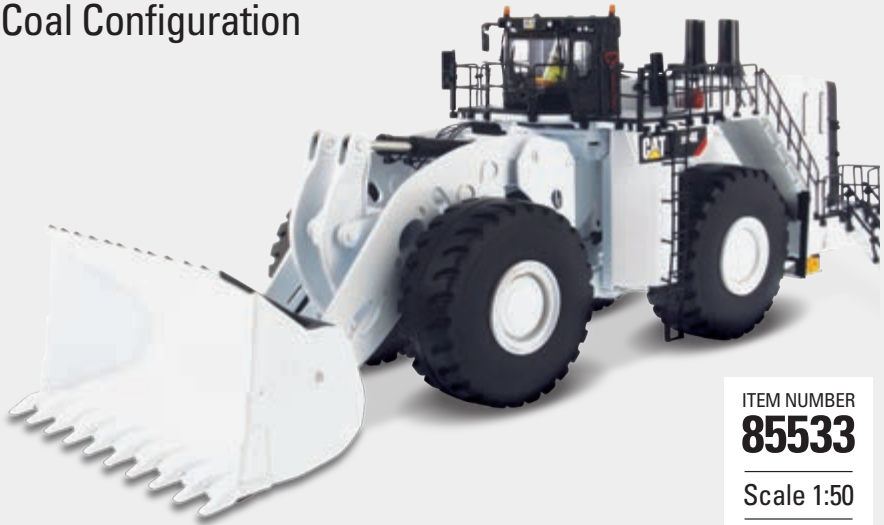

Cat® 994K Wheel Loader

Coal Configuration

ITEM NUMBER

85533

Scale 1:50

15¾ x 5½ x 5⅝ in.
400 x 141 x 150 mm