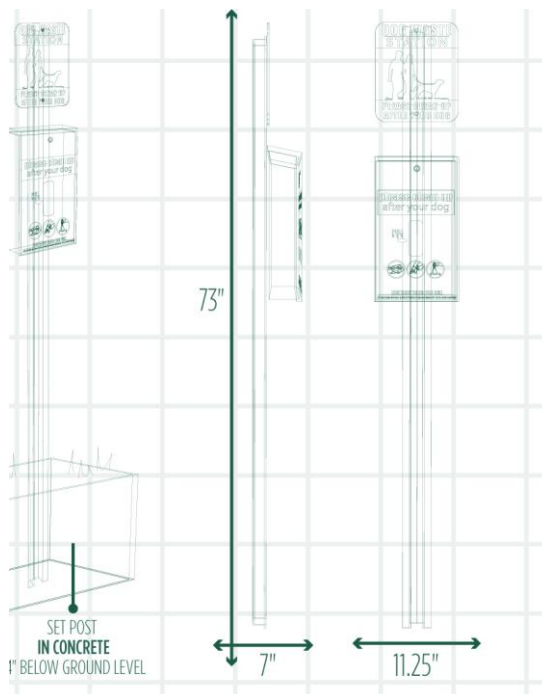

DOG-ON-IT PARKS

DOG-ON-IT-PARKS.COM

The Mini Dog Waste Station offers a dispenser, a heavy duty galvanized steel post, 400 roll bags, two keys and a sign. The dispenser and sign are screen printed for durability and the locks are keyed alike for easy maintenance and refills.

Top and Side Views:

7409R MINI DOG WASTE STATION ROLL BAG

Commercial grade,
powder coated
aluminum dispenser

Color Options:
Green or Black

Dispenses 600 bags
and stores 400 more

Dimensions:
72"H x 11.25"W

DOG-ON-IT-PARKS