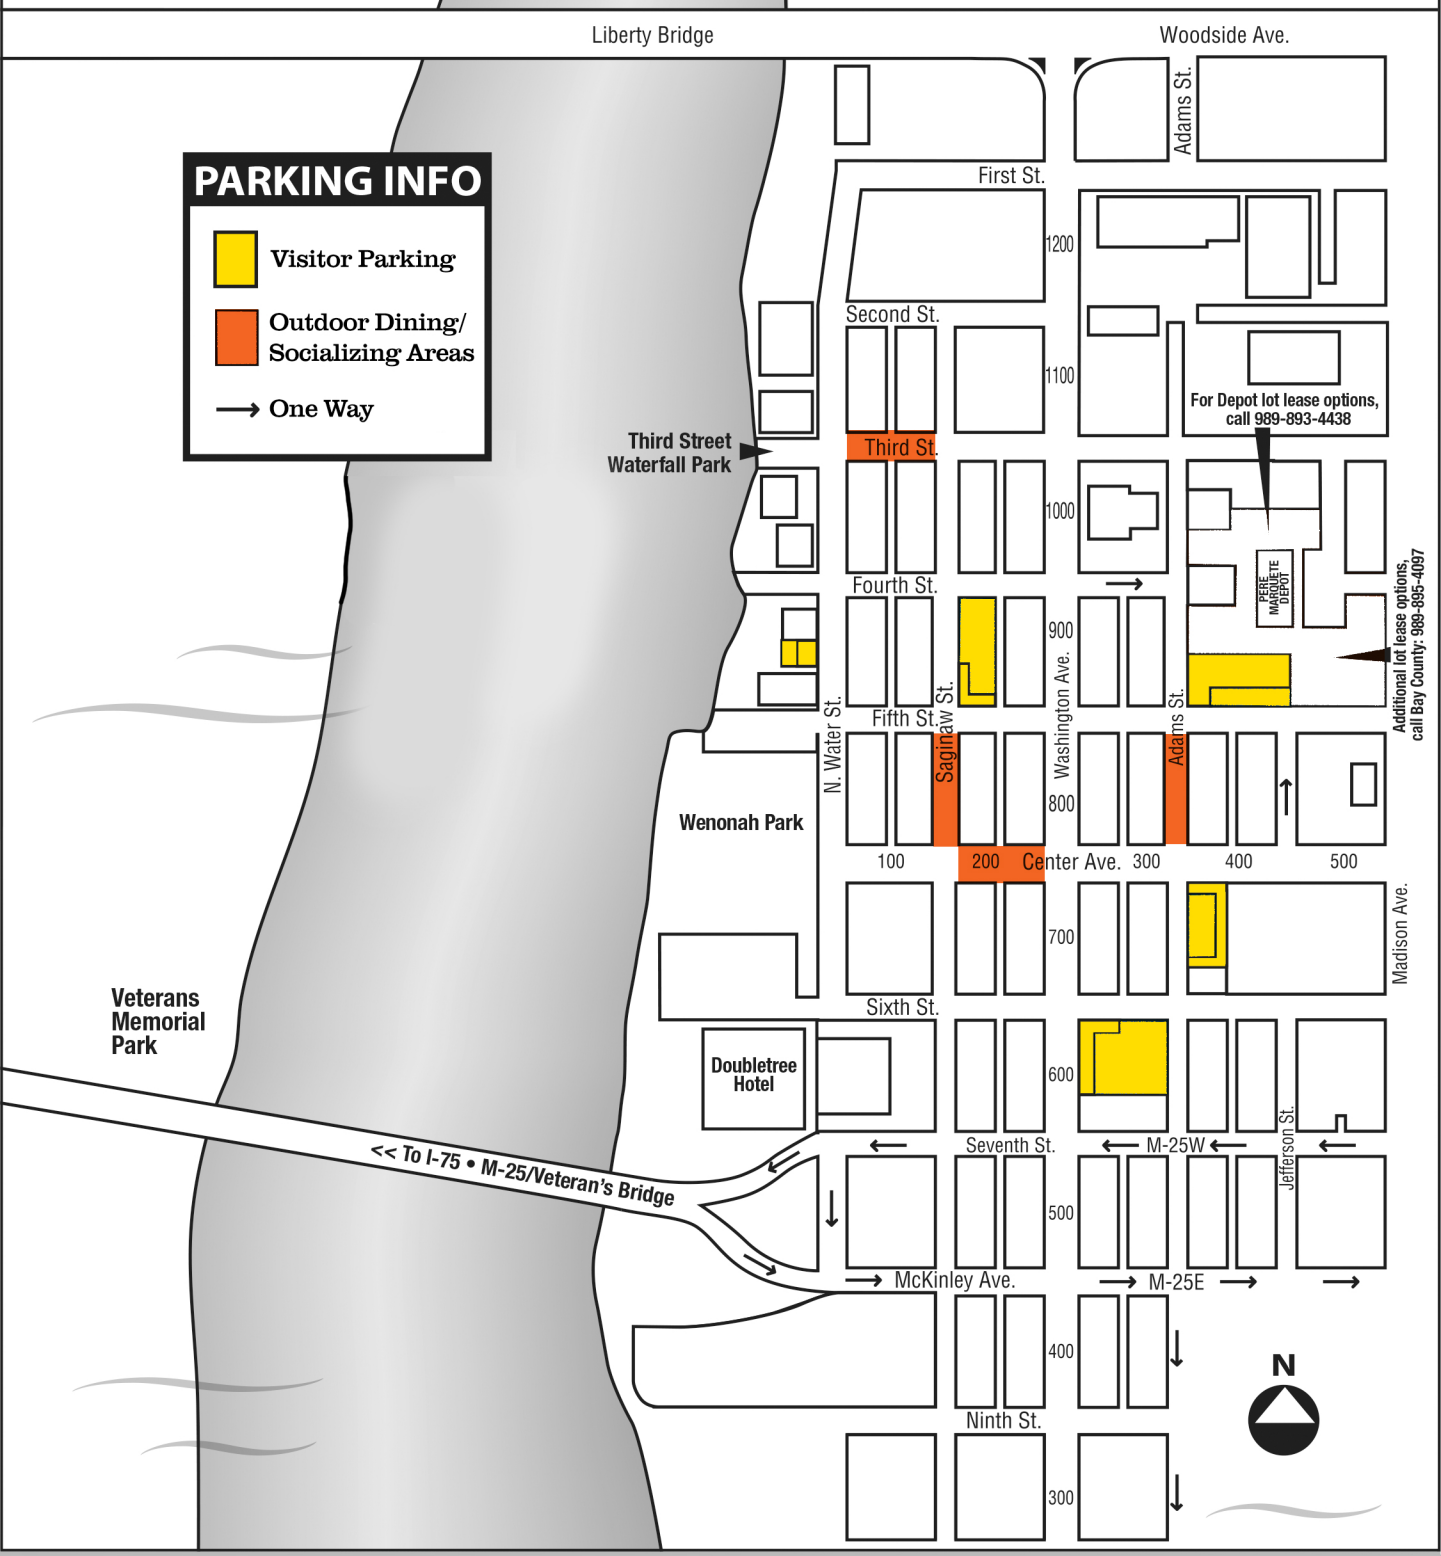

Downtown Bay City Parking

PARKING INFO

-  Visitor Parking
-  Outdoor Dining/Socializing Areas
-  One Way

For Depot lot lease options, call 989-893-4438

PERE MARQUETTE DEPOT

Additional lot lease options, call Bay County: 989-895-4097