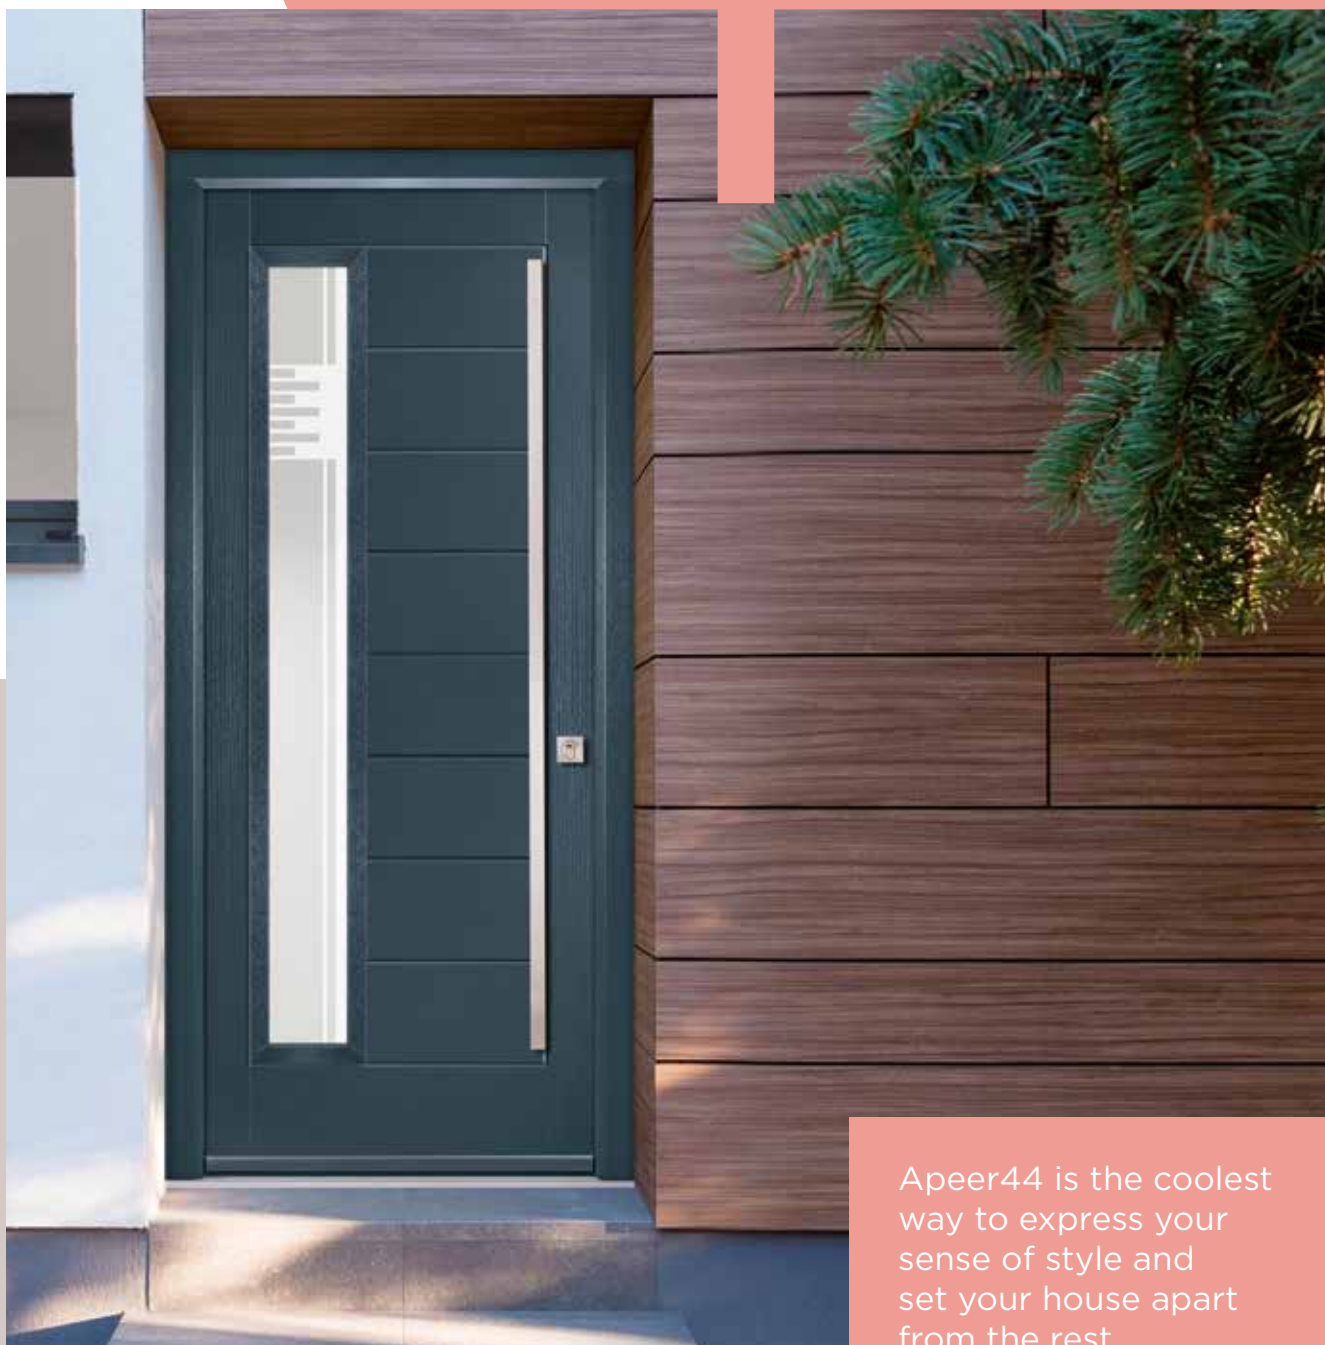

Apeer

44

Apeer44 is the coolest way to express your sense of style and set your house apart from the rest.

Apeer

Apeer44 is the coolest way to express your sense of style. Choose from our collection of designer doors, crafted glass and uber-fashionable furniture to set your house apart from the rest. You never know, you might even start a trend.