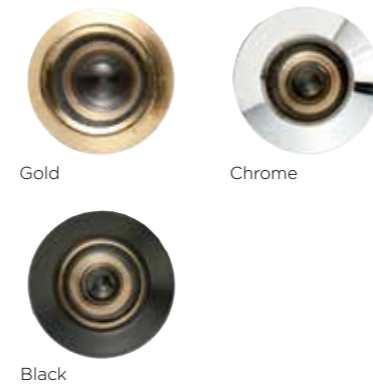

Antique Black

Gold

Black

Satin Silver

Bronze

White

Escutcheon Plate
Shown in stainless steel.
Also available in brass.

Finger Pull
Shown in stainless steel.
Also available in brass and black.

Minster

Security Chain

Gold

Square Finger Pull
Shown in stainless steel.
Also available in black.

Spyholes

Gold

Chrome

Black

Numerals

Available in:
Antique Black
Black
Bronze
Chrome
Gold
Satin Silver
White

Flemish

Stippolyte

Cotswold

Contour

Satin

THRESHOLD OPTIONS