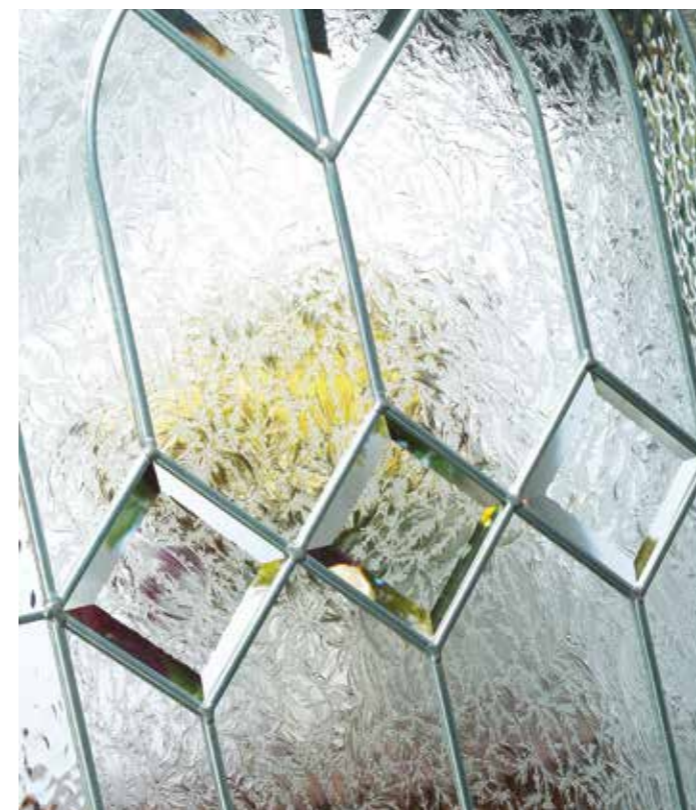

Every effort has been made to reproduce the colour of our Apeer doors and the coloured film in the decorative glass designs. However, printing constraints will give rise to some colour deviation. Please note the grain on the GRP Apeer door does not replicate the grain on the frames as it is a PVC foil. Sidelight and toplight designs will depend on sidelight and toplight final sizes and may vary from design shown. Coloured film in glass designs is not an exact match to the door colour. The position of bar pull handles may change from the picture shown depending on the width of your door.

RG glass designs are only available in the door styles shown and are not available on other door styles. Matching fully glazed sidelights are not available for RG glass, some RG glass is available with matching side panels. There is no choice of backing glass with RG glass. RG glass is only available as shown and cannot be changed by Apeer.