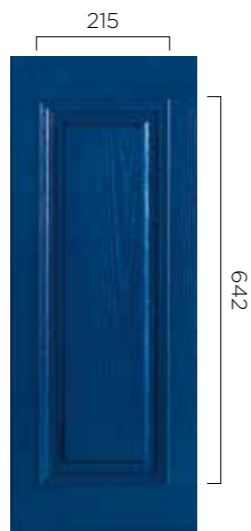

HALF AND QUARTER PANELS

Half Panel Sizing

APHP1

Min width - 585mm
Min height - 688mm
Max width - 900mm
Max height - 914mm

Quarter Panel Sizing

APQP1

Min width - 264mm
Min height - 688mm
Max width - 540mm
Max height - 900mm