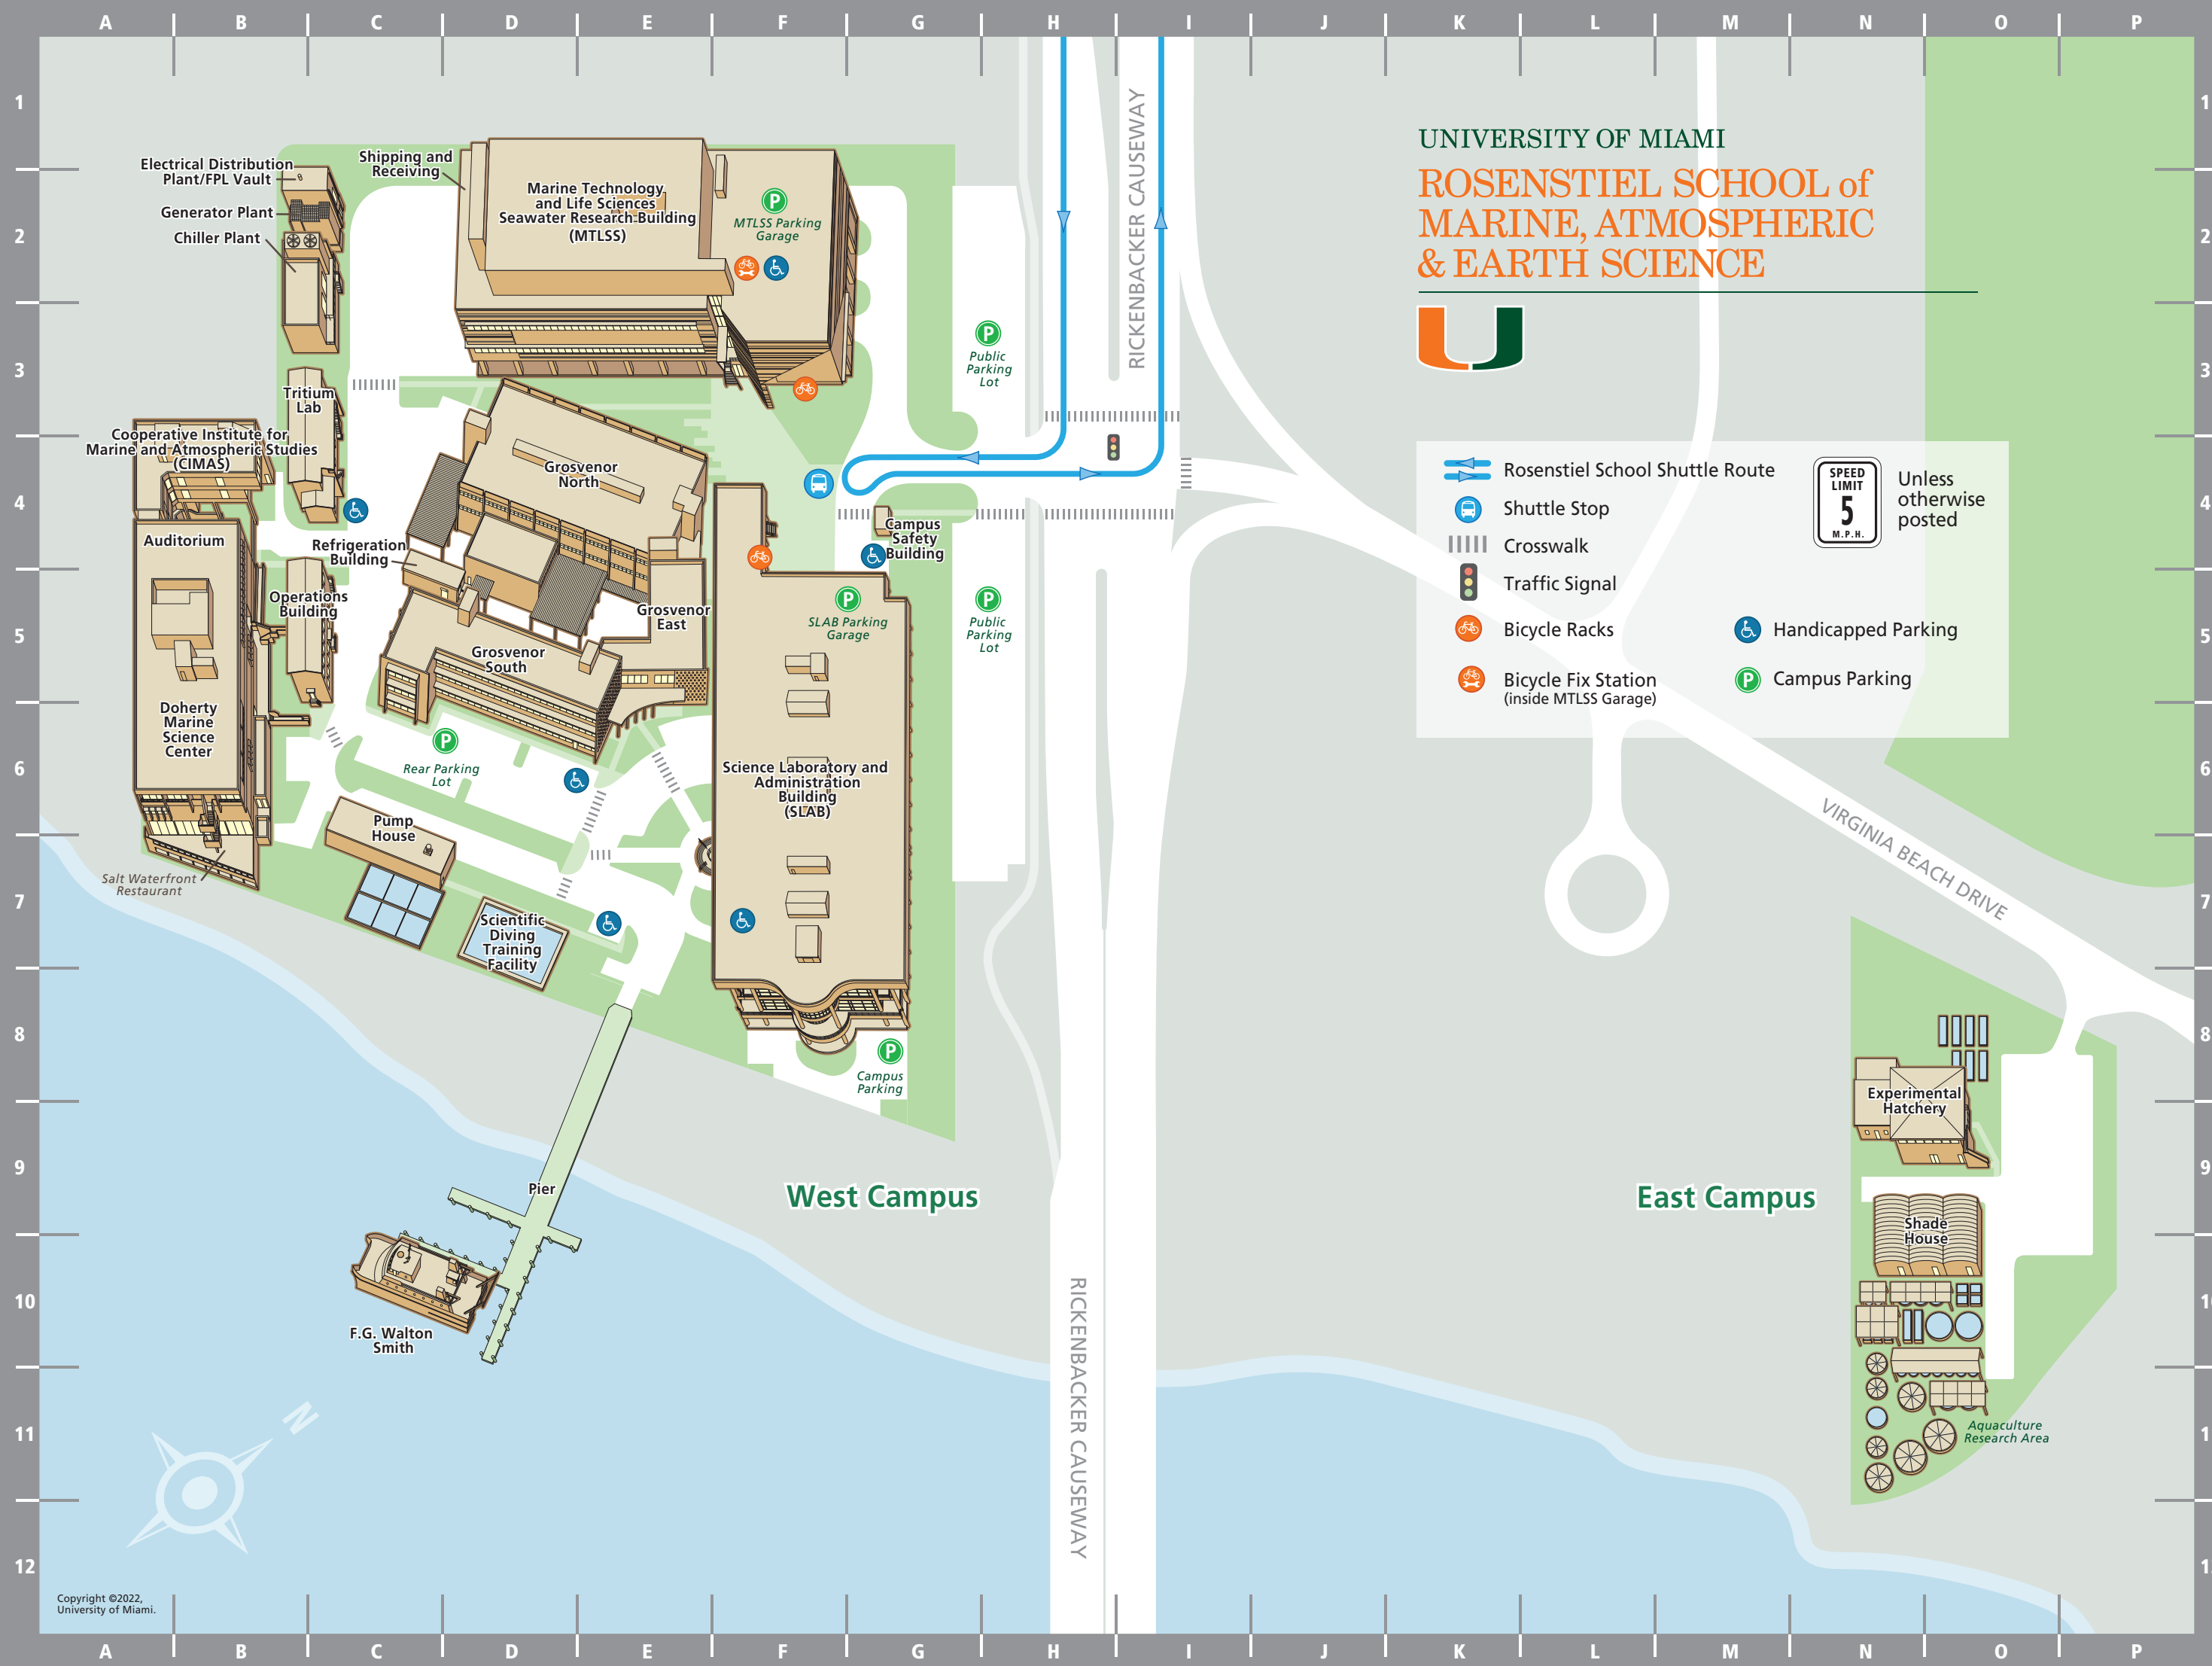

UNIVERSITY OF MIAMI ROSENSTIEL SCHOOL of MARINE, ATMOSPHERIC & EARTH SCIENCE

- Rosenstiel School Shuttle Route
- Shuttle Stop
- Crosswalk
- Traffic Signal
- Bicycle Racks
- Bicycle Fix Station (inside MTLSS Garage)
- Handicapped Parking
- Campus Parking

SPEED LIMIT 5 M.P.H. Unless otherwise posted

Copyright ©2022, University of Miami.