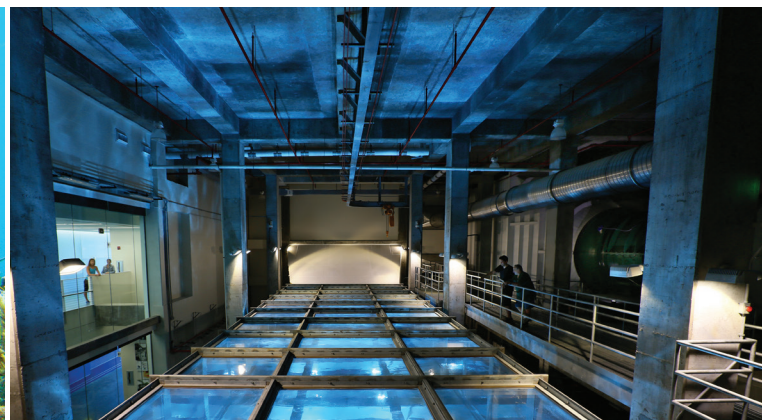

Rosenstiel School Shuttle Route

Download University of Miami's Mobile App

Scan the QR code above with your smartphone to download the official University app. You'll have instant access to campus maps, parking, shuttle schedules, news and events, and much more.