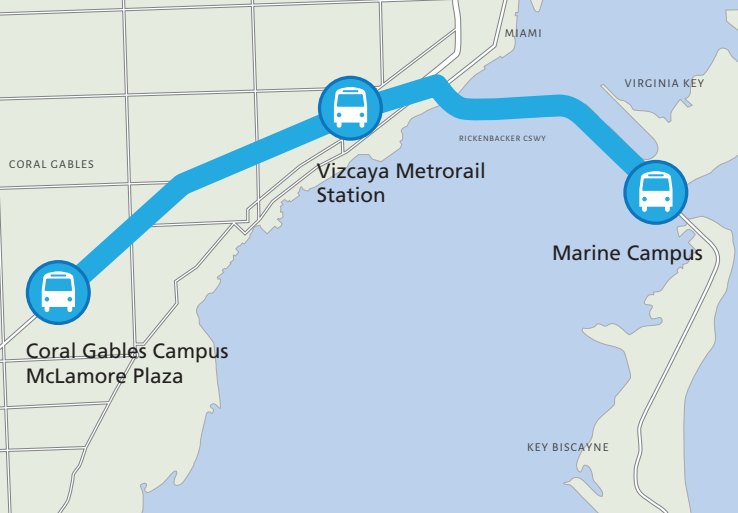

Hurry 'Canes Shuttle Service

Rosenstiel School Shuttle

The Rosenstiel School Shuttle operates between the Coral Gables Campus (McLamore Plaza) and the Rosenstiel School of Marine, Atmospheric and Earth Science on Virginia Key, with a stop at the Vizcaya Metrorail station.

Times vary. See miami.edu/parking for hours of operation.

The Hurry 'Canes Shuttle does not operate on University of Miami designated holidays, weekends, and summer and spring breaks.

Schedules are posted in the shuttle stops, Marine Campus drop-off location, on the Hurry 'Canes shuttles, at miami.edu/parking, and on the Rosenstiel School Campus Safety site at earth.miami.edu/about-us/administration/campus-safety.

Rosenstiel School Shuttle Route

Download University of Miami's Mobile App

Scan the QR code above with your smartphone to download the official University app. You'll have instant access to campus maps, parking, shuttle schedules, news and events, and much more.