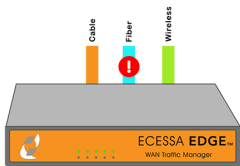

## ECESSA EDGE<sup>®</sup> 75 & 150

If your network relies on connectivity for voice, video, or data, Ecessa Edge<sup>®</sup> will make sure it never goes down. This cost-effective, scalable solution finds the right traffic levels and routing to keep your network humming along. The best part of Ecessa Edge is its reliability. Your network blips will end and installation and upkeep are so simple, you might just forget this robust appliance is there, but it is, working 24/7 to keep your business connected. Ecessa Edge is scaled right and priced right.

### How it Works

Ecessa Edge WAN Link Controllers deliver WAN link failover and load balancing technology that provides networks greater reliability, bandwidth and redundancy.

By leveraging multiple, cost-effective connections, Ecessa Edge provides reliable Internet access and network performance. Ecessa Edge allows traffic to be deployed across multiple Internet and/or service provider networks for redundant link connectivity, delivering automatic failover.