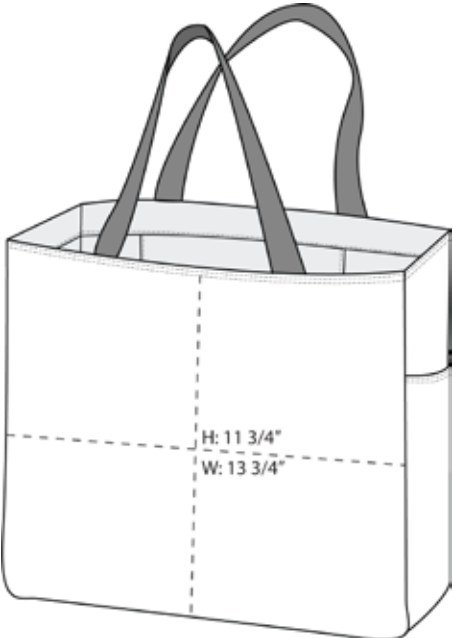

PORT AUTHORITY

Port & Company® Improved Essential Tote B0750

Our handy tote comes in a rainbow of colors and is a tremendous value.

- 600 denier polyester
- Large main section with small interior self-fabric pockets
- Left side exterior pocket
- Web handles
- Dimensions: 12”h x 14”w x 6.5”d, Approx. 1,092 cubic inches

Back View

Note: Best graphic placement should be per the embellisher/screen printer recommendations.