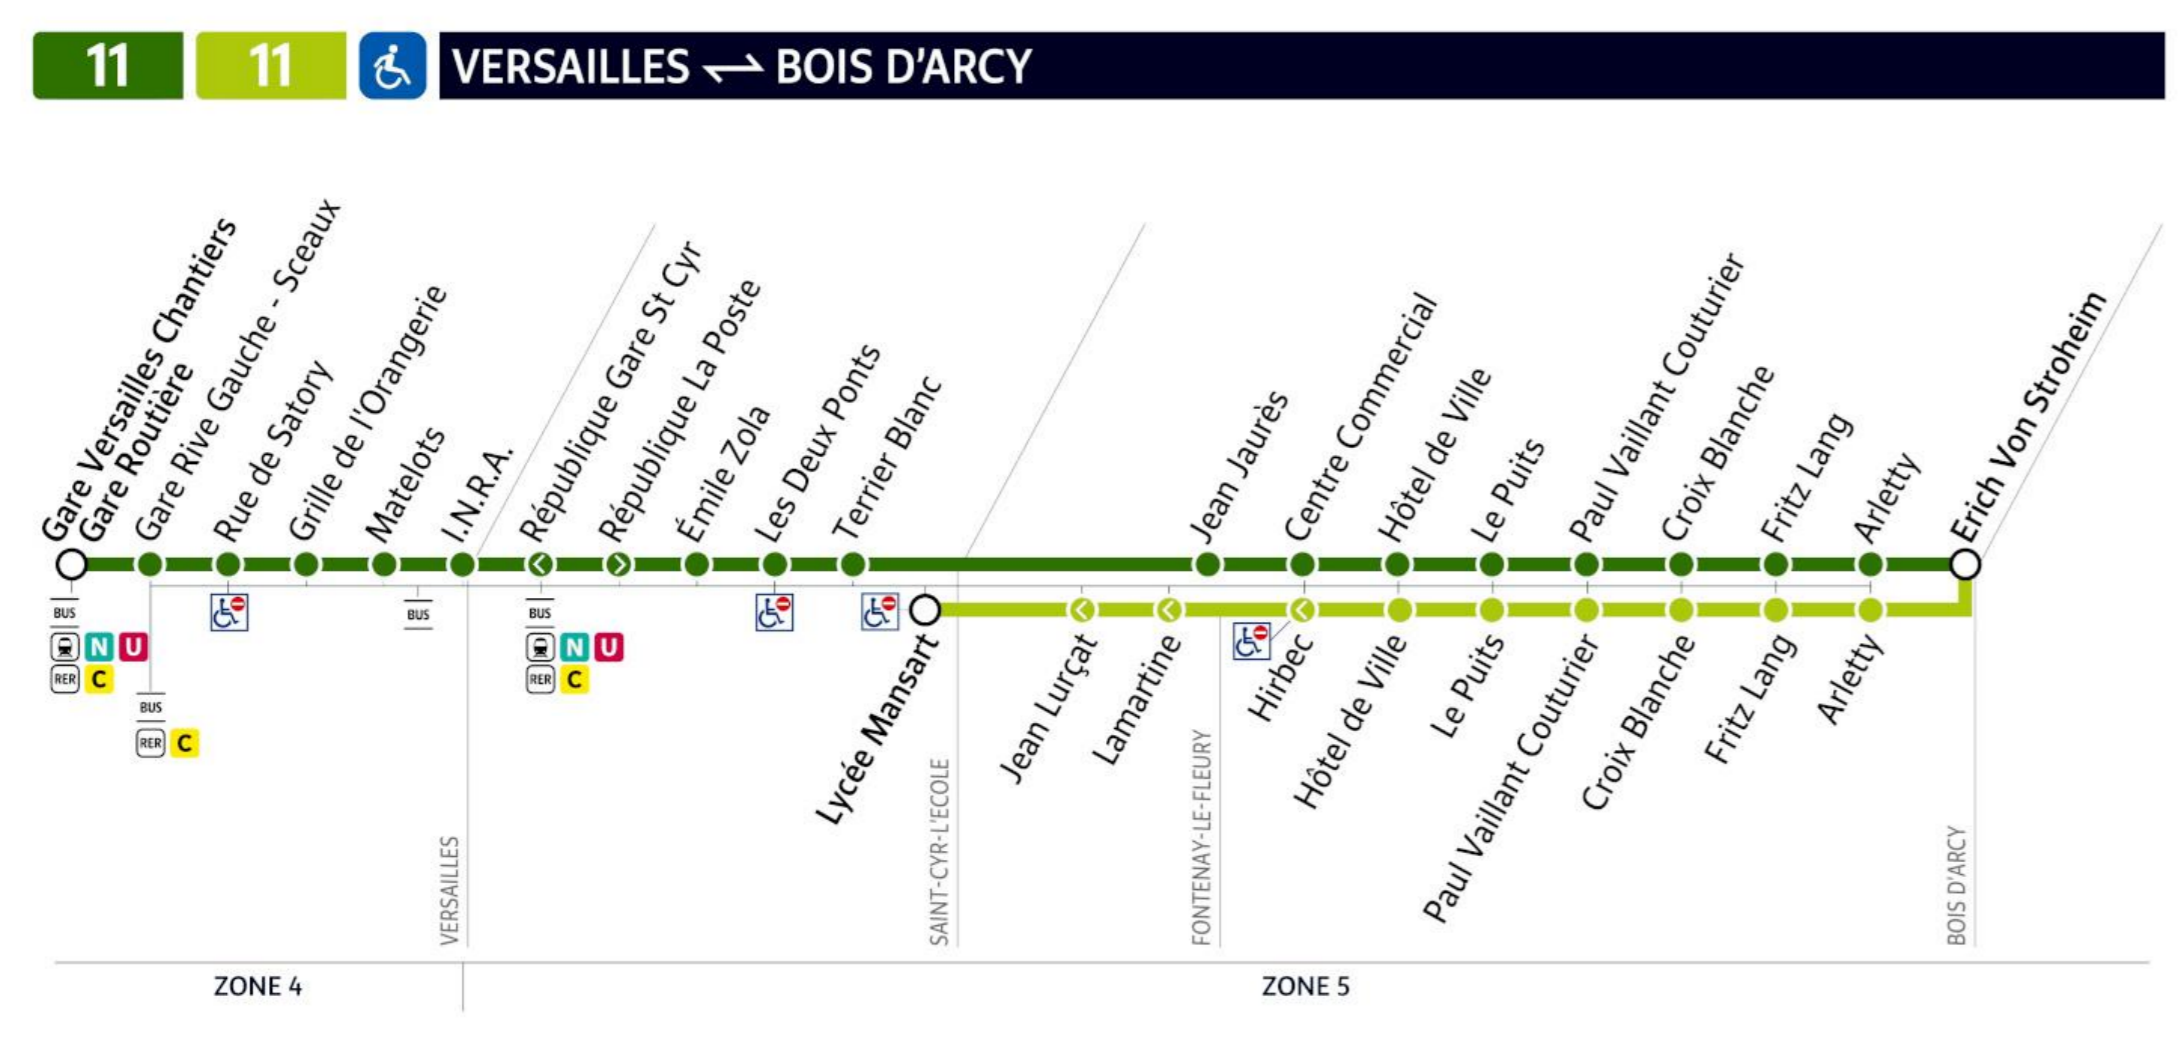

Paris bus 11 timetables and map  
Bus route Gare Versailles Chantiers to Erich Von Stroheim and Lycee Mansart

SAINT-CYR-LÉCOLE  
BOIS D'ARCY  
BOIS D'ARCY  
VERSAILLES  
iDefrance  
mobilités

11 BOIS D'ARCY → SAINT-CYR-LÉCOLE

Table with columns for station names and departure times for Bois d'Arcy, Fontenay-le-Fleury, and Saint-Cyr-Lécole.

11 SAINT-CYR-LÉCOLE → BOIS D'ARCY

Table with columns for station names and departure times for Saint-Cyr-Lécole and Bois d'Arcy.

11 VERSAILLES → BOIS D'ARCY

Table with columns for station names and departure times for Versailles, Saint-Cyr-Lé, and Bois d'Arcy.

11 BOIS D'ARCY → VERSAILLES

Large table with columns for station names and departure times for Bois d'Arcy, Saint-Cyr-Lé, and Versailles.

11 BOIS D'ARCY → VERSAILLES

Large table with columns for station names and departure times for Bois d'Arcy, Saint-Cyr-Lé, and Versailles.

11 VERSAILLES → BOIS D'ARCY

Large table with columns for station names and departure times for Versailles, Saint-Cyr-Lé, and Bois d'Arcy.