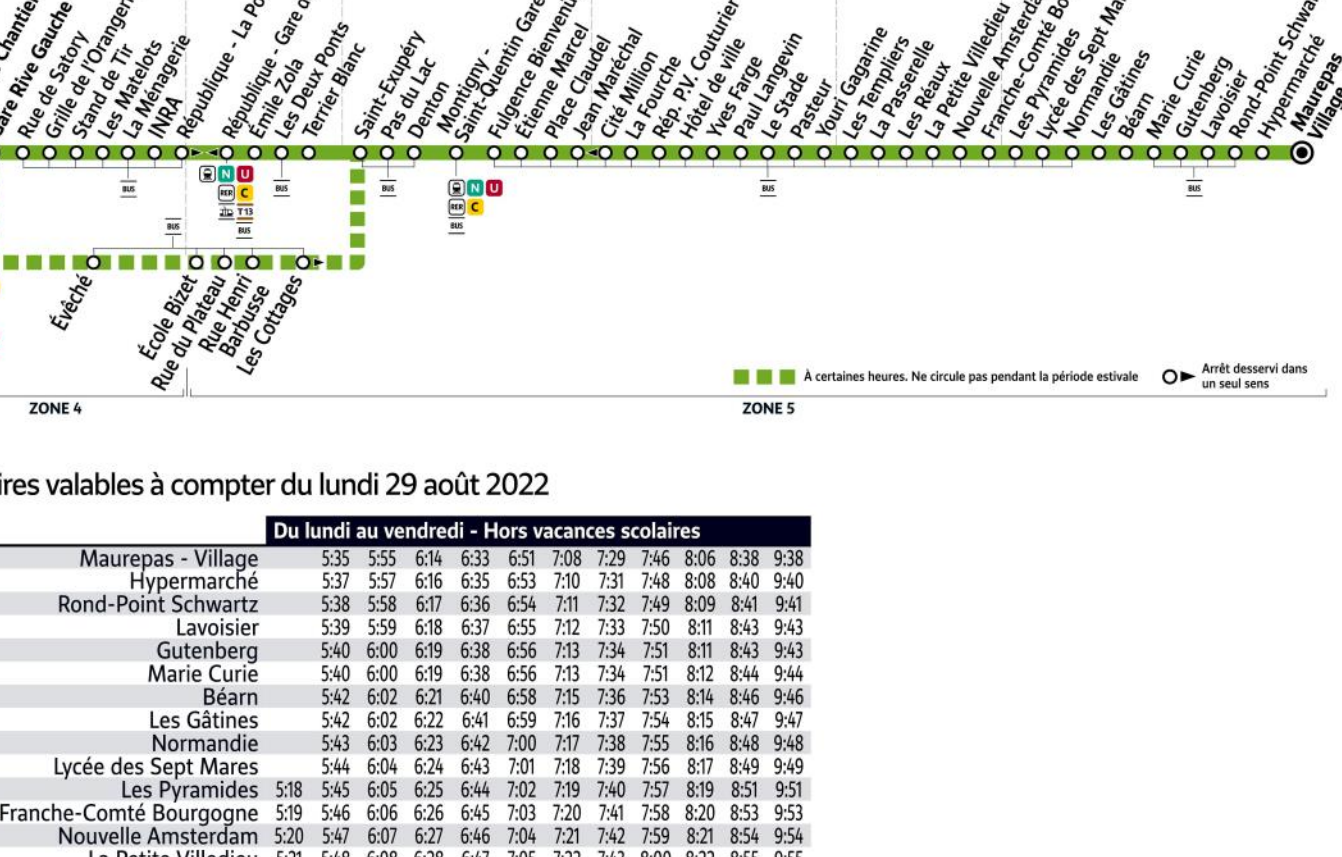

Paris bus timetables

Helping you discover more of Paris EUtouring.com

See more Paris bus routes
EUtouring.com/paris_bus_routes.html

Useful French to English translations

- Lundi à vendredi - Monday to Friday
- Samedi - Saturday
- Dimanche et fêtes - Sunday and holidays
- Premier départ - First departure
- Dernier - Latest departure
- Toute l'année - All year
- Avant - Before
- Après - After
- Intervalle entre 2 passages (en minutes) - Interval between 2 passages (in minutes)

Paris Bus 40 timetables and route map

Maurepas Village to Versailles Chateau Rive Gauche Gare

40 MAUREPAS -> VERSAILLES

Horaires valables à compter du lundi 29 août 2022

	Du lundi à vendredi	Hors vacances scolaires
Maurepas - Village	530	530
Hypermarché	537	537
Rond-Point Schwartz	538	538
Lavoisier	539	539
Gutenberg	540	540
Marie Curie	541	541
Béarn	542	542
Les Gâtines	543	543
Normandie	544	544
Lycée des Sept Mares	545	545
Les Pyramides	546	546
Franche-Comté Bourgogne	547	547
Nouvelle Amsterdam	548	548
La Petite Villegieu	549	549
Les Réaux	550	550
La Passerelle	551	551
Les Templiers	552	552
Youri Gagarine	553	553
Pasteur	554	554
La Stade	555	555
Paul Langevin	556	556
Yves Farge	557	557
Hôtel de Ville	558	558
République P.V. Couturier	559	559
La Fourche	560	560
Cité Millon	561	561
Jean Maréchal	562	562
Place Claude	563	563
Etienne Marcel	564	564
Fulgence Bienvenüe	565	565
Montigny - Saint-Quentin Gare	566	566
Denton	567	567
Pas du Lac	568	568
Saint-Exupéry	569	569
Terrier Blanc	570	570
Les Deux Points	571	571
Emilie Zola	572	572
République - Gare de St-Cyr	573	573
La Ménagerie	574	574
Les Matelots	575	575
Stand de Tir	576	576
Grille de l'Orangerie	577	577
Rue de Satory	578	578
Versailles - Gare Rive Gauche - Sceaux	579	579
Versailles - Chantiers Gare	580	580

	Du lundi au vendredi	Hors vacances scolaires
Maurepas - Village	1038	1038
Hypermarché	1040	1040
Rond-Point Schwartz	1041	1041
Lavoisier	1043	1043
Gutenberg	1043	1043
Marie Curie	1044	1044
Béarn	1046	1046
Les Gâtines	1047	1047
Normandie	1048	1048
Lycée des Sept Mares	1049	1049
Les Pyramides	1051	1051
Franche-Comté Bourgogne	1053	1053
Nouvelle Amsterdam	1054	1054
La Petite Villegieu	1056	1056
Les Réaux	1057	1057
La Passerelle	1058	1058
Les Templiers	1059	1059
Youri Gagarine	1100	1100
Pasteur	1101	1101
La Stade	1102	1102
Paul Langevin	1103	1103
Yves Farge	1106	1106
Hôtel de Ville	1109	1109
République P.V. Couturier	1111	1111
La Fourche	1112	1112
Cité Millon	1113	1113
Jean Maréchal	1118	1118
Place Claude	1119	1119
Etienne Marcel	1121	1121
Fulgence Bienvenüe	1122	1122
Montigny - Saint-Quentin Gare	1123	1123
Denton	1124	1124
Pas du Lac	1125	1125
Saint-Exupéry	1126	1126
Terrier Blanc	1128	1128
Les Deux Points	1131	1131
Emilie Zola	1132	1132
République - Gare de St-Cyr	1133	1133
La Ménagerie	1138	1138
Les Matelots	1139	1139
Stand de Tir	1140	1140
Grille de l'Orangerie	1142	1142
Rue de Satory	1143	1143
Versailles - Gare Rive Gauche - Sceaux	1145	1145
Versailles - Chantiers Gare	1146	1146