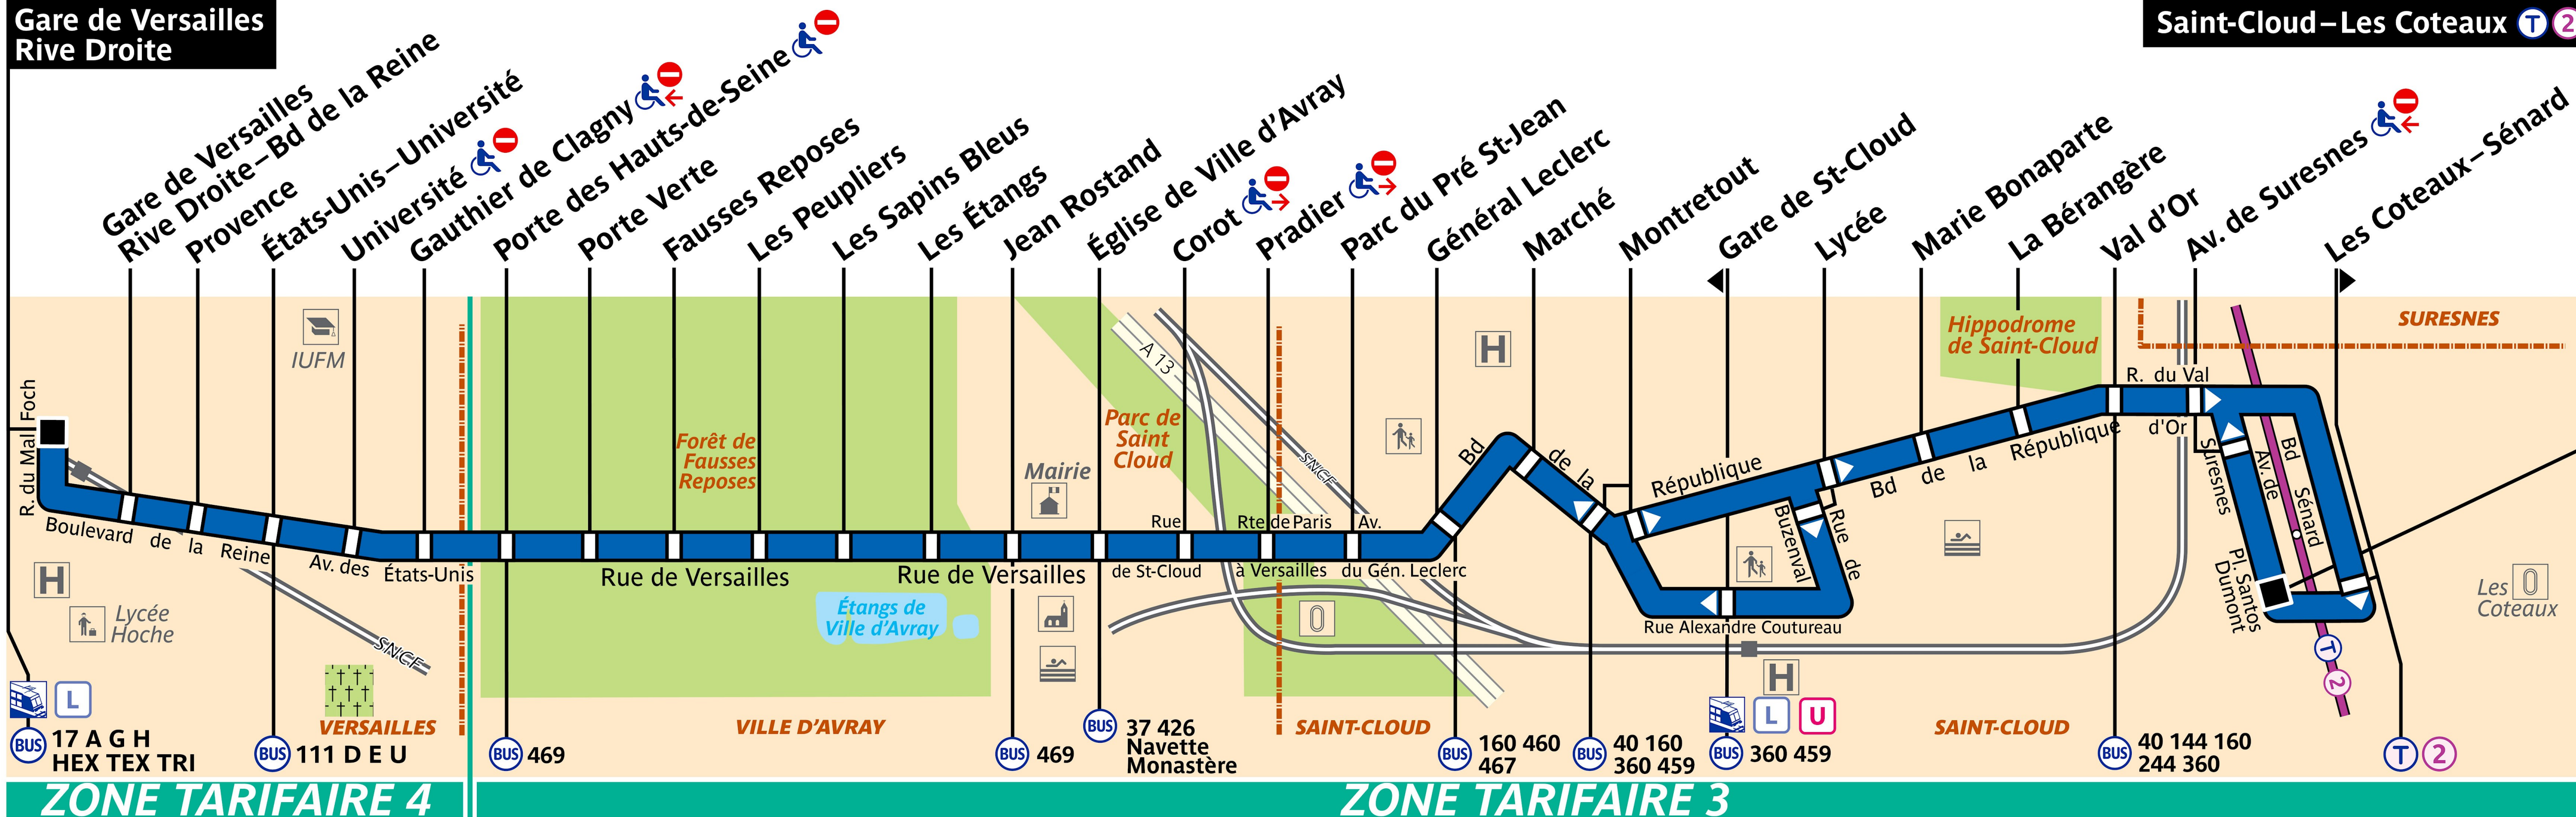

RATP Paris bus 471 map

From Gare de Versailles Rive Droite to Saint-Cloud Les Coteaux bus route map with stops and transport connections

Via - EUtouring.com

Reproduced with Permission

helping you discover more of Paris

Discovering more of Paris France

Gare de Versailles Rive Droite

Saint-Cloud – Les Coteaux T2

ZONE TARIFAIRE 4

ZONE TARIFAIRE 3