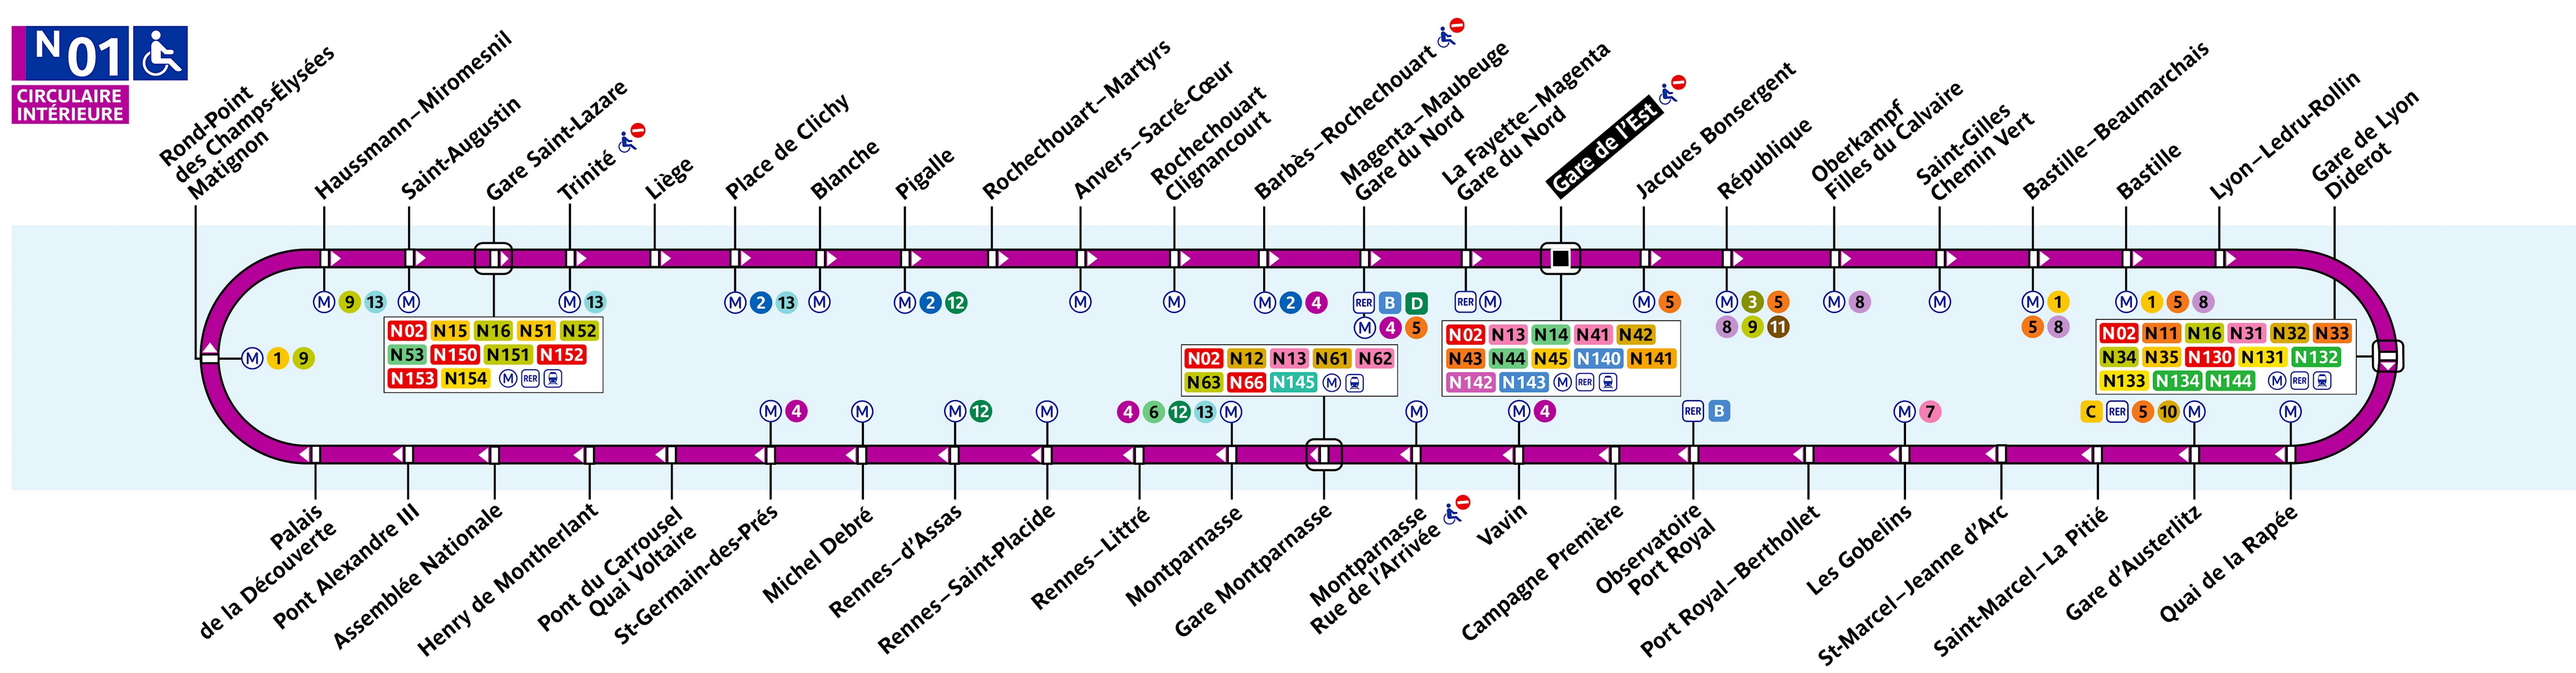

RATP Noctilien Paris night bus N01 line

Gare de l'Est Circular bus route map with stops and transport connections

Via - EUtouring.com

Reproduced with Permission

discovering more of Paris France

N01

Paris Public Transport

N01 

CIRCULAIRE INTÉRIEURE

Paris Transport Systems

Related transport maps

-  Paris Metro Maps
-  RER train lines
-  Paris buses
-  Tramway lines
-  CDG Airport shuttle services
-  Orly Airport shuttle services

EUtouring.com

helping you discover more of Paris France

LIGNE EXPLOITÉE PAR LA RATP

ZONE TARIFAIRE 1

N01 - 10.2020 - ERA - PROPRIÉTÉ DE LA RATP - REPRODUCTION INTERDITE