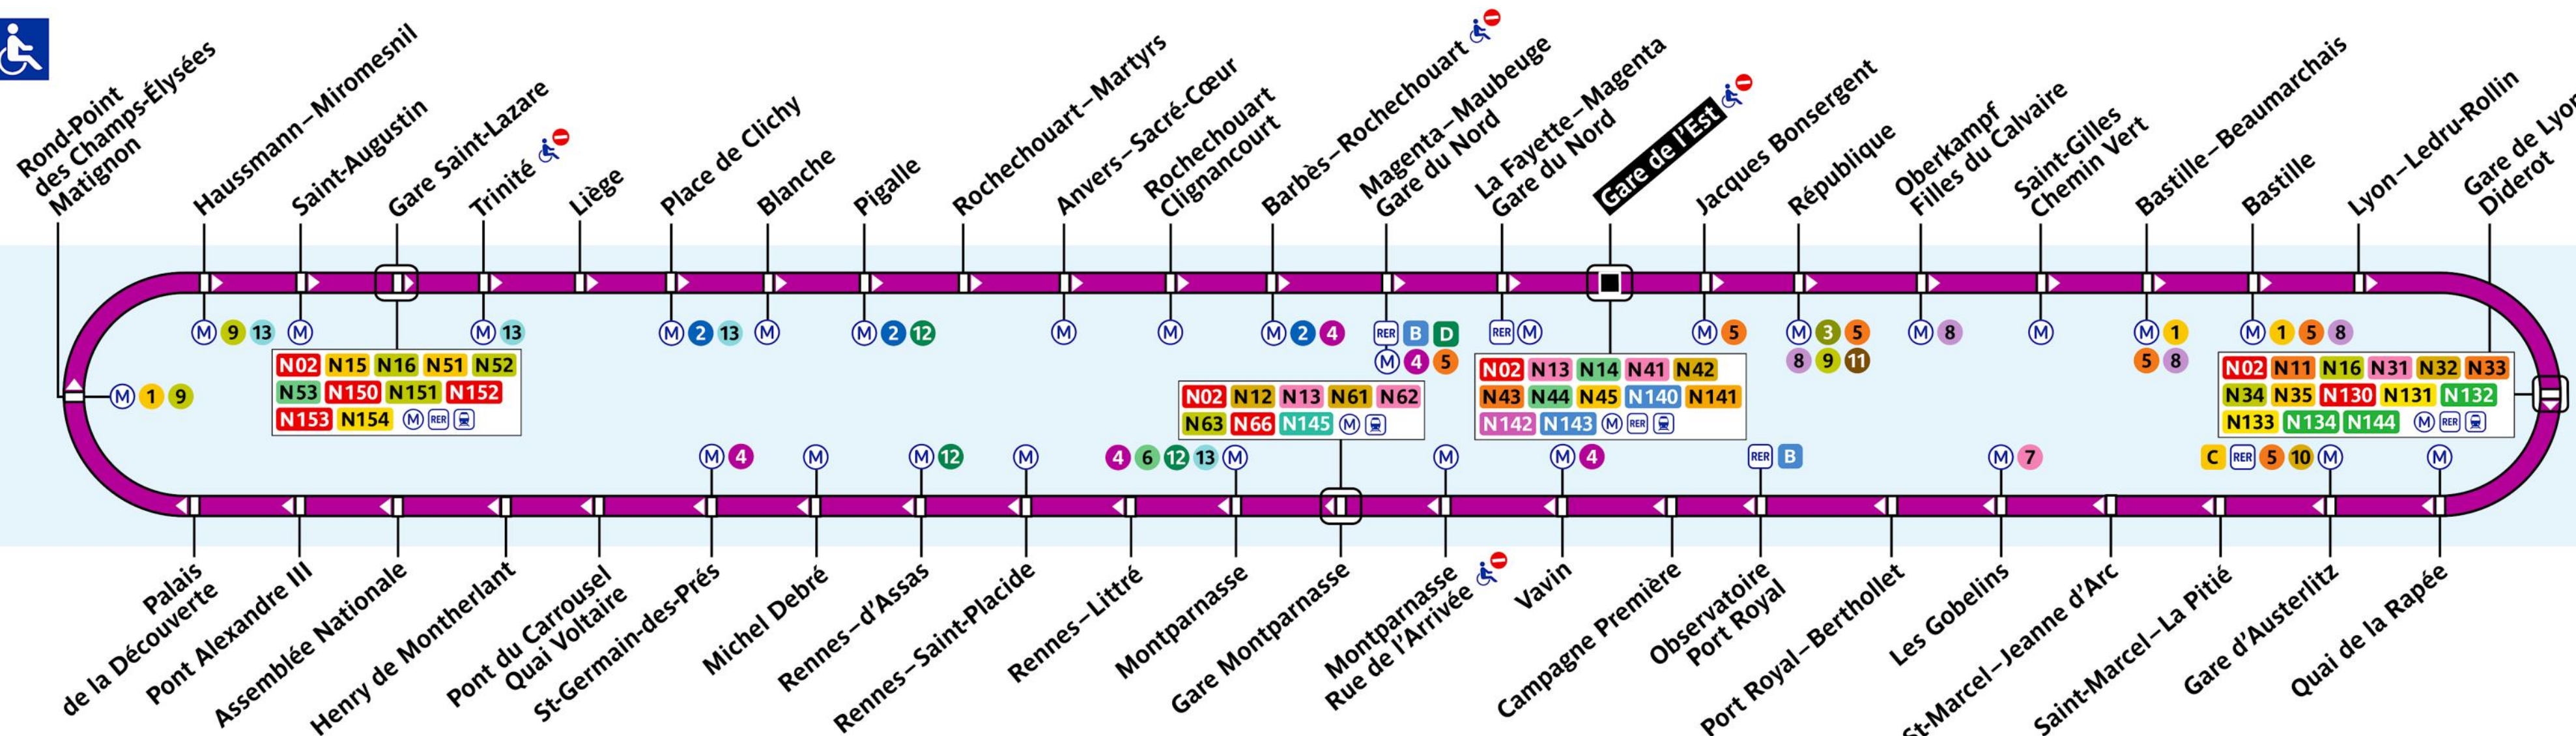

RATP Noctilien Paris night bus N01 line

The Gare de l'Est Circular bus route map with stops and transport connections

Via - EUtouring.com
Reproduced with Permission

discovering more of Paris France

Paris Transport Systems

Related transport maps

- Paris Metro Maps
- RER train lines
- Paris buses
- Tramway lines
- CDG Airport shuttle services
- Orly Airport shuttle services

LIGNE EXPLOITÉE PAR LA RATP

ZONE TARIFAIRE 1

N01 - 10.2020 - ERA - PROPRIÉTÉ DE LA RATP - REPRODUCTION INTERDITE