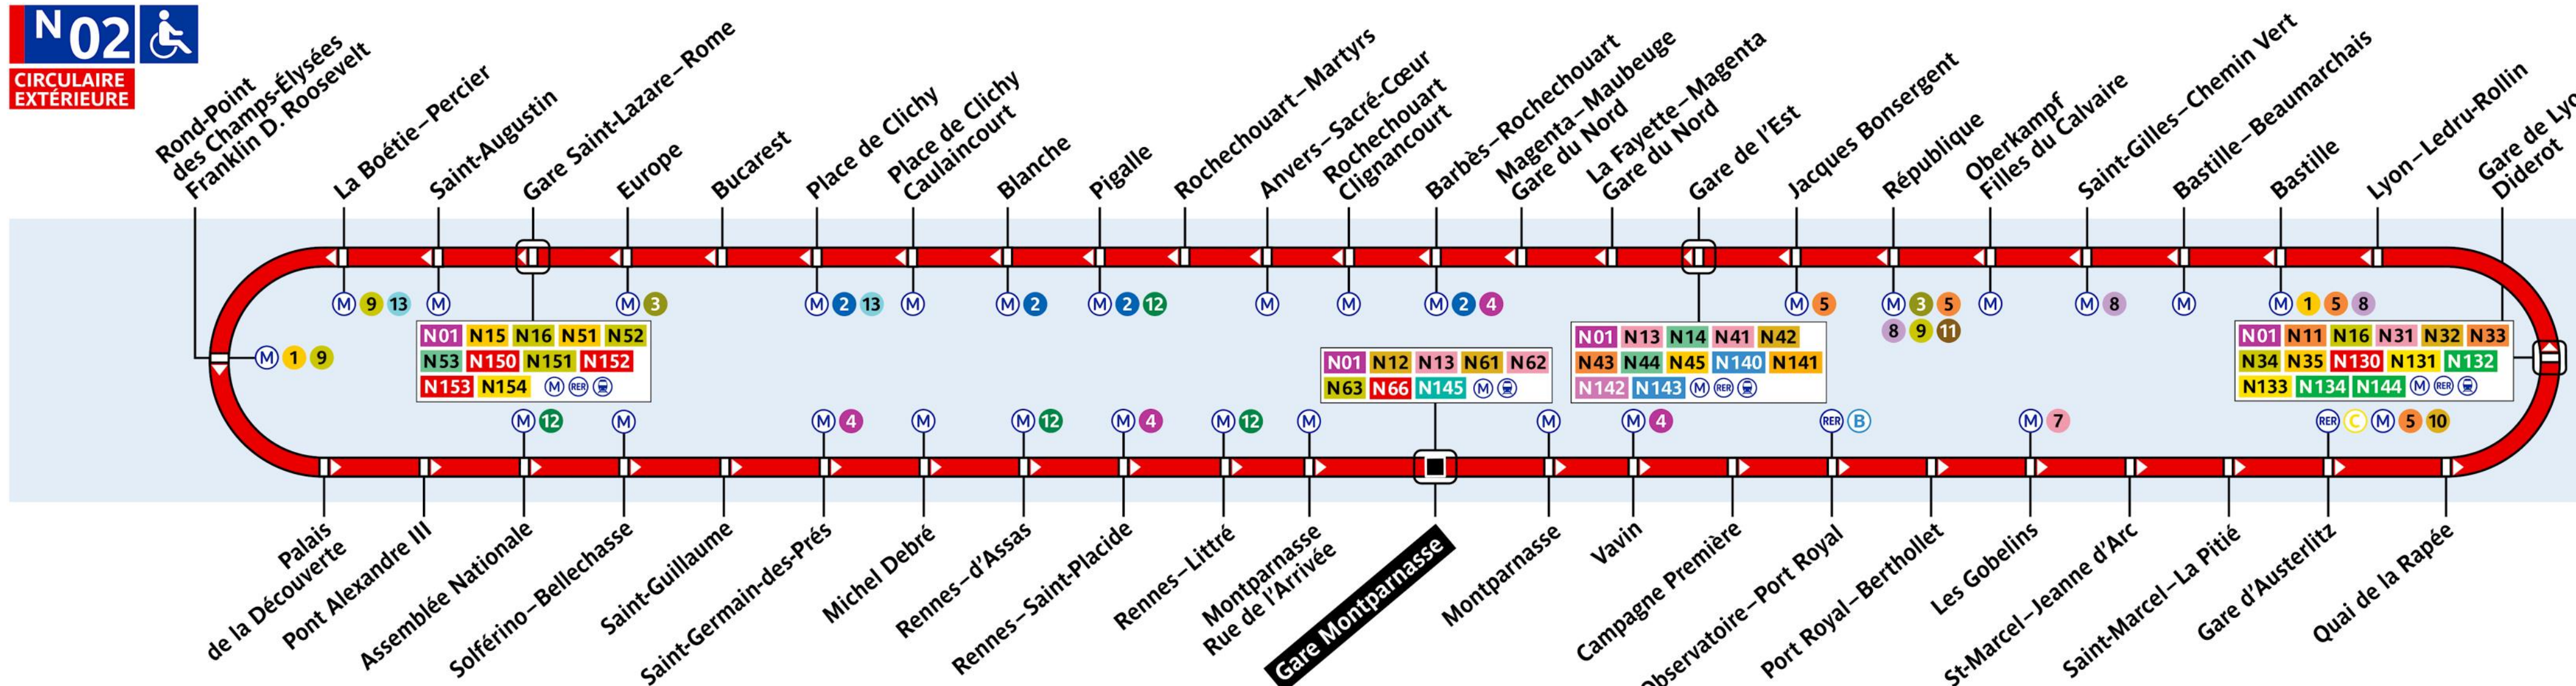

# RATP Noctilien Paris night bus N02 line

The Gare Montparnasse circular bus route map with stops and transport connections

Via - [EUtouring.com](http://EUtouring.com)

Reproduced with Permission

discovering more of Paris France

N02

CIRCULAIRE EXTERIEURE

Paris Transport Systems

Related transport maps

- [Paris Metro Maps](#)
- [RER train lines](#)
- [Paris buses](#)
- [Tramway lines](#)
- [CDG Airport shuttle services](#)
- [Orly Airport shuttle services](#)

ZONE TARIFAIRE 1

LIGNE EXPLOITÉE PAR LA RATP

N02 - 04 2019 - CP - PROPRIÉTÉ DE LA RATP - REPRODUCTION INTERDITE