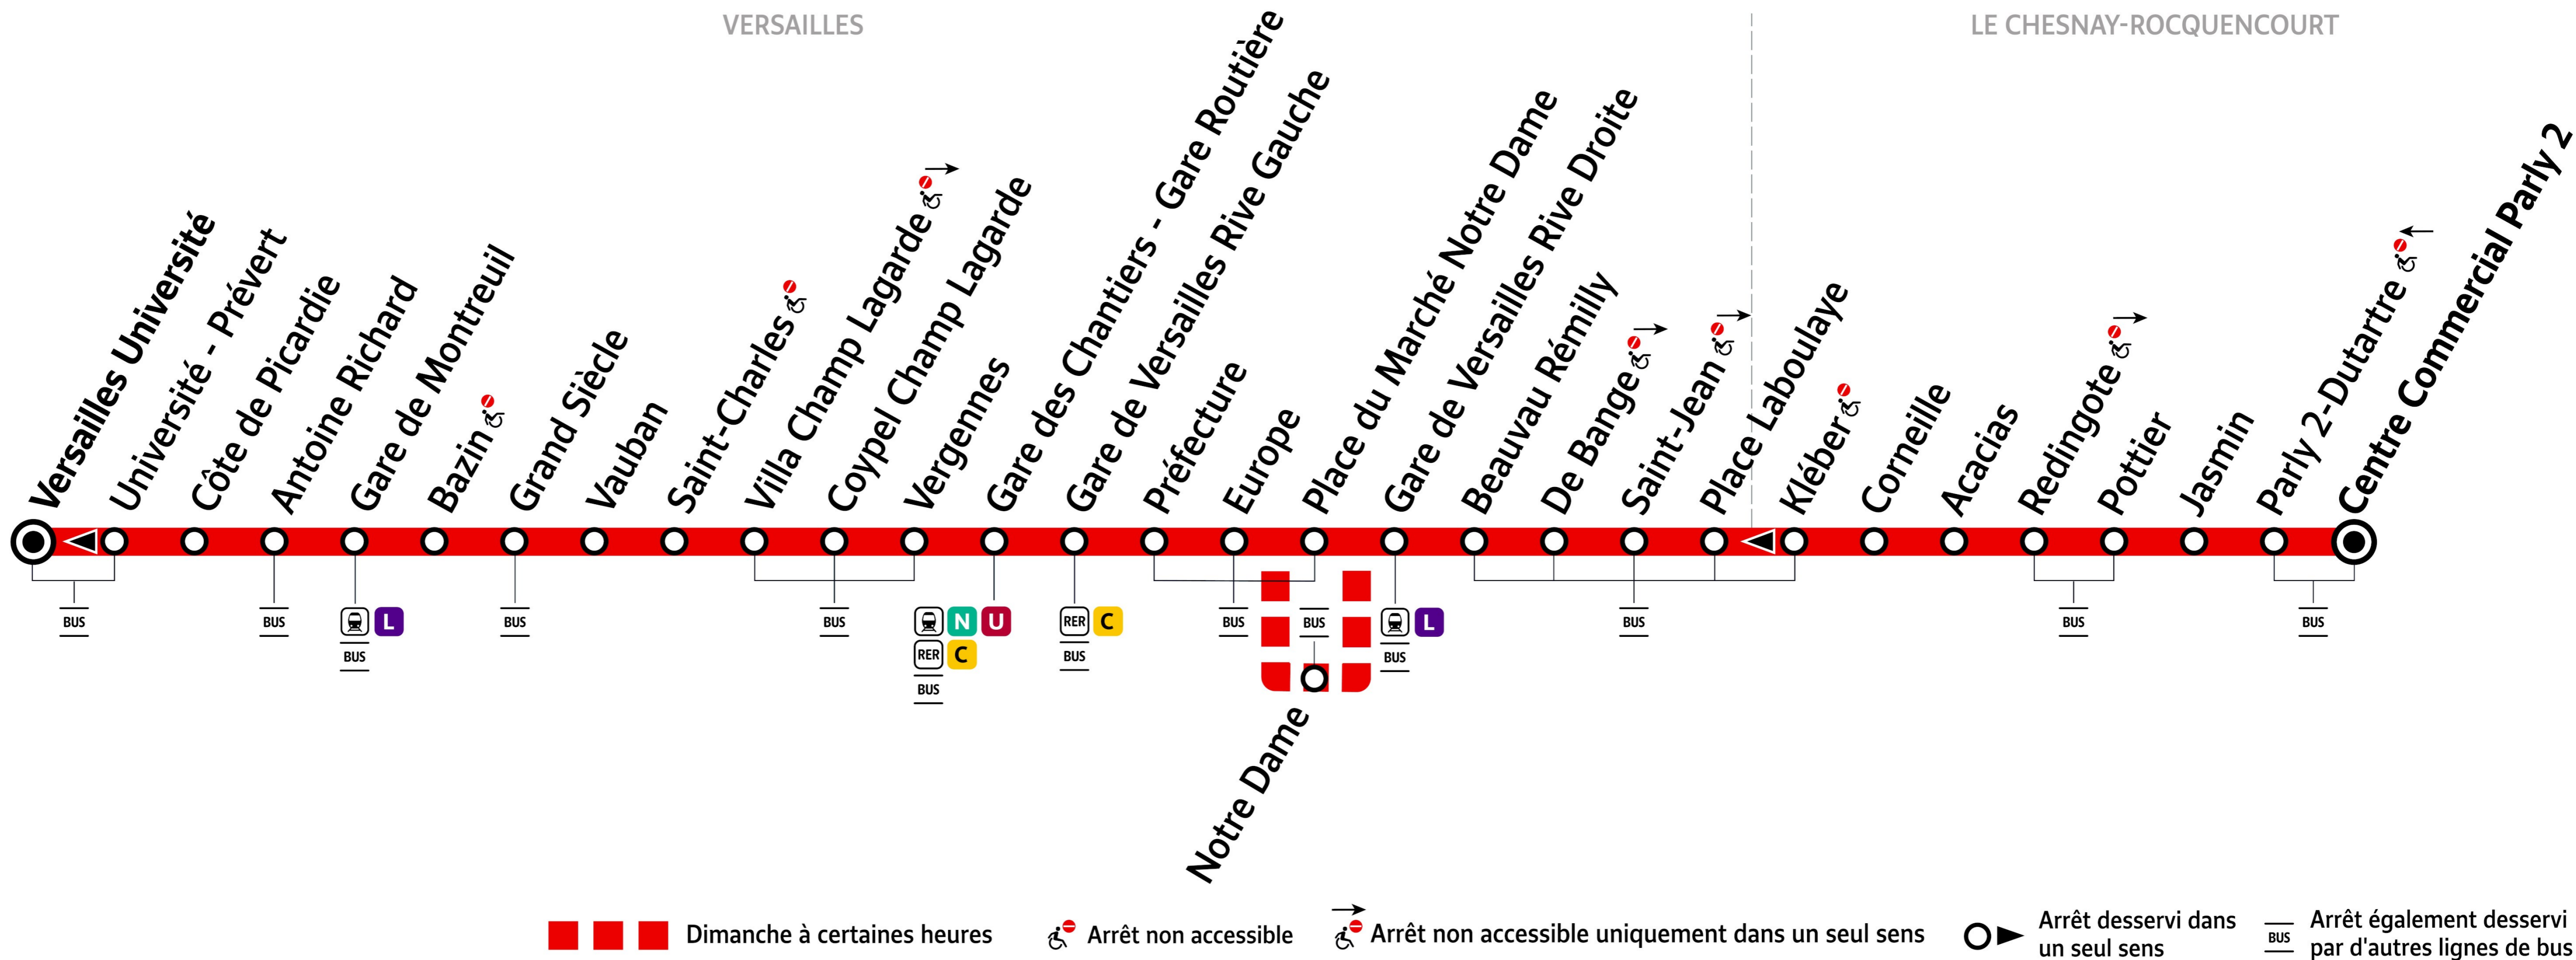

Paris Phebus bus 1 for Chateau de Versailles

Versailles Université to Le Chesnay-Rocquencourt Centre Commercial Parly 2 bus route map with stops and transport connections

Via - EUtouring.com
Reproduced with Permission

helping you discover more of Paris

BUS **1**

Paris Public Transport

[Paris Transport Systems](#)

Related transport maps

-  [Paris Metro Maps](#)
-  [RER train lines](#)
-  [Paris buses](#)
-  [Tramway lines](#)
-  [CDG Airport shuttle services](#)
-  [Orly Airport shuttle services](#)

EUtouring.com

Discovering more of Paris France

ZONE 4