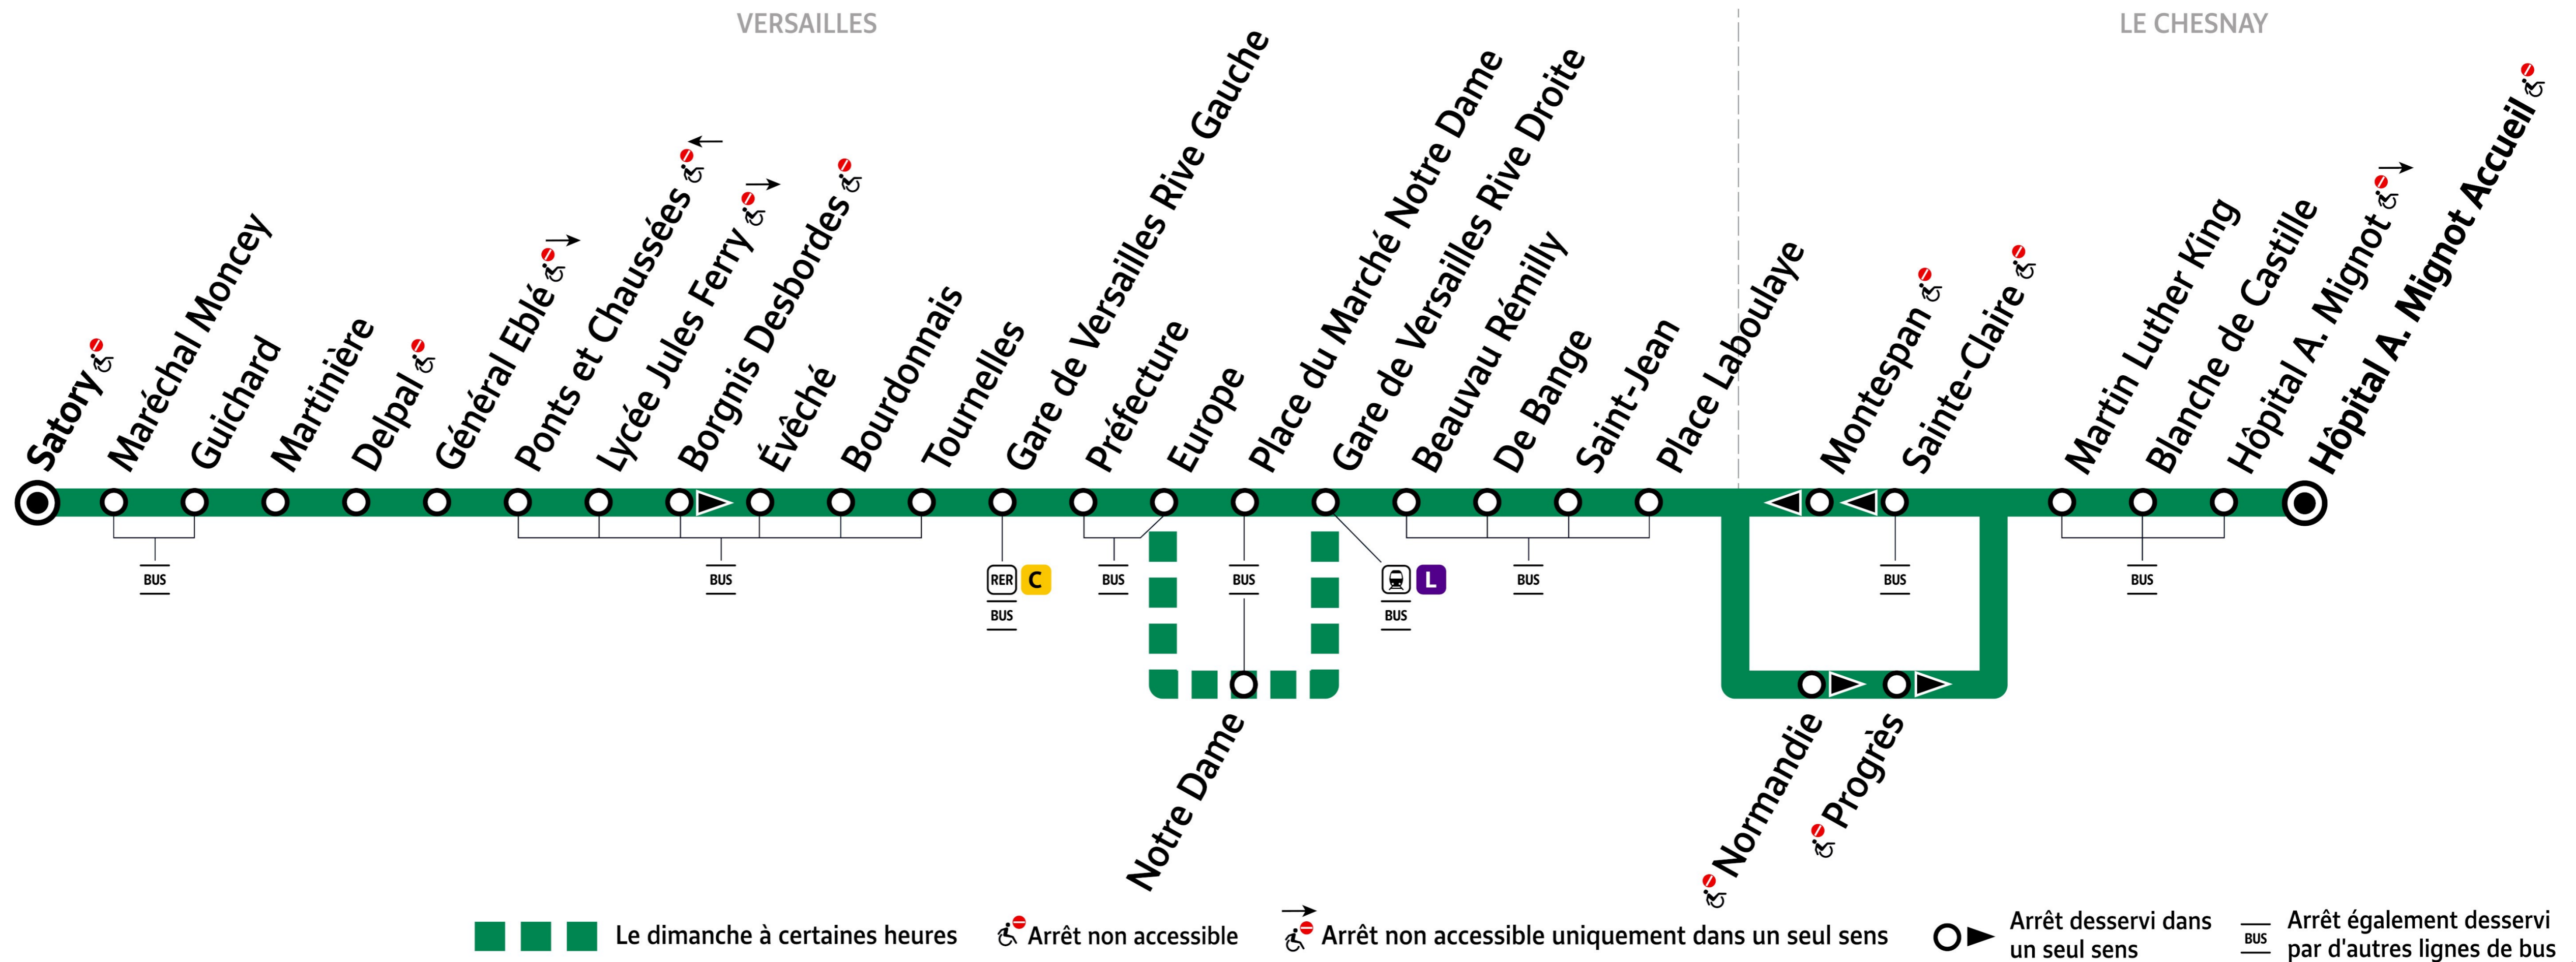

# Paris Phebus bus 3 for Chateau de Versailles

Versailles Satory to Hopital A. Mignot Accueil bus route map with stops and transport connections

Via - EUtouring.com  
Reproduced with Permission

helping you discover more of Paris

**BUS**

**3**

Paris Public Transport

Paris Transport Systems

Related transport maps

-  Paris Metro Maps
-  RER train lines
-  Paris buses
-  Tramway lines
-  CDG Airport shuttle services
-  Orly Airport shuttle services

EUtouring.com

Discovering more of Paris France

ZONE 4