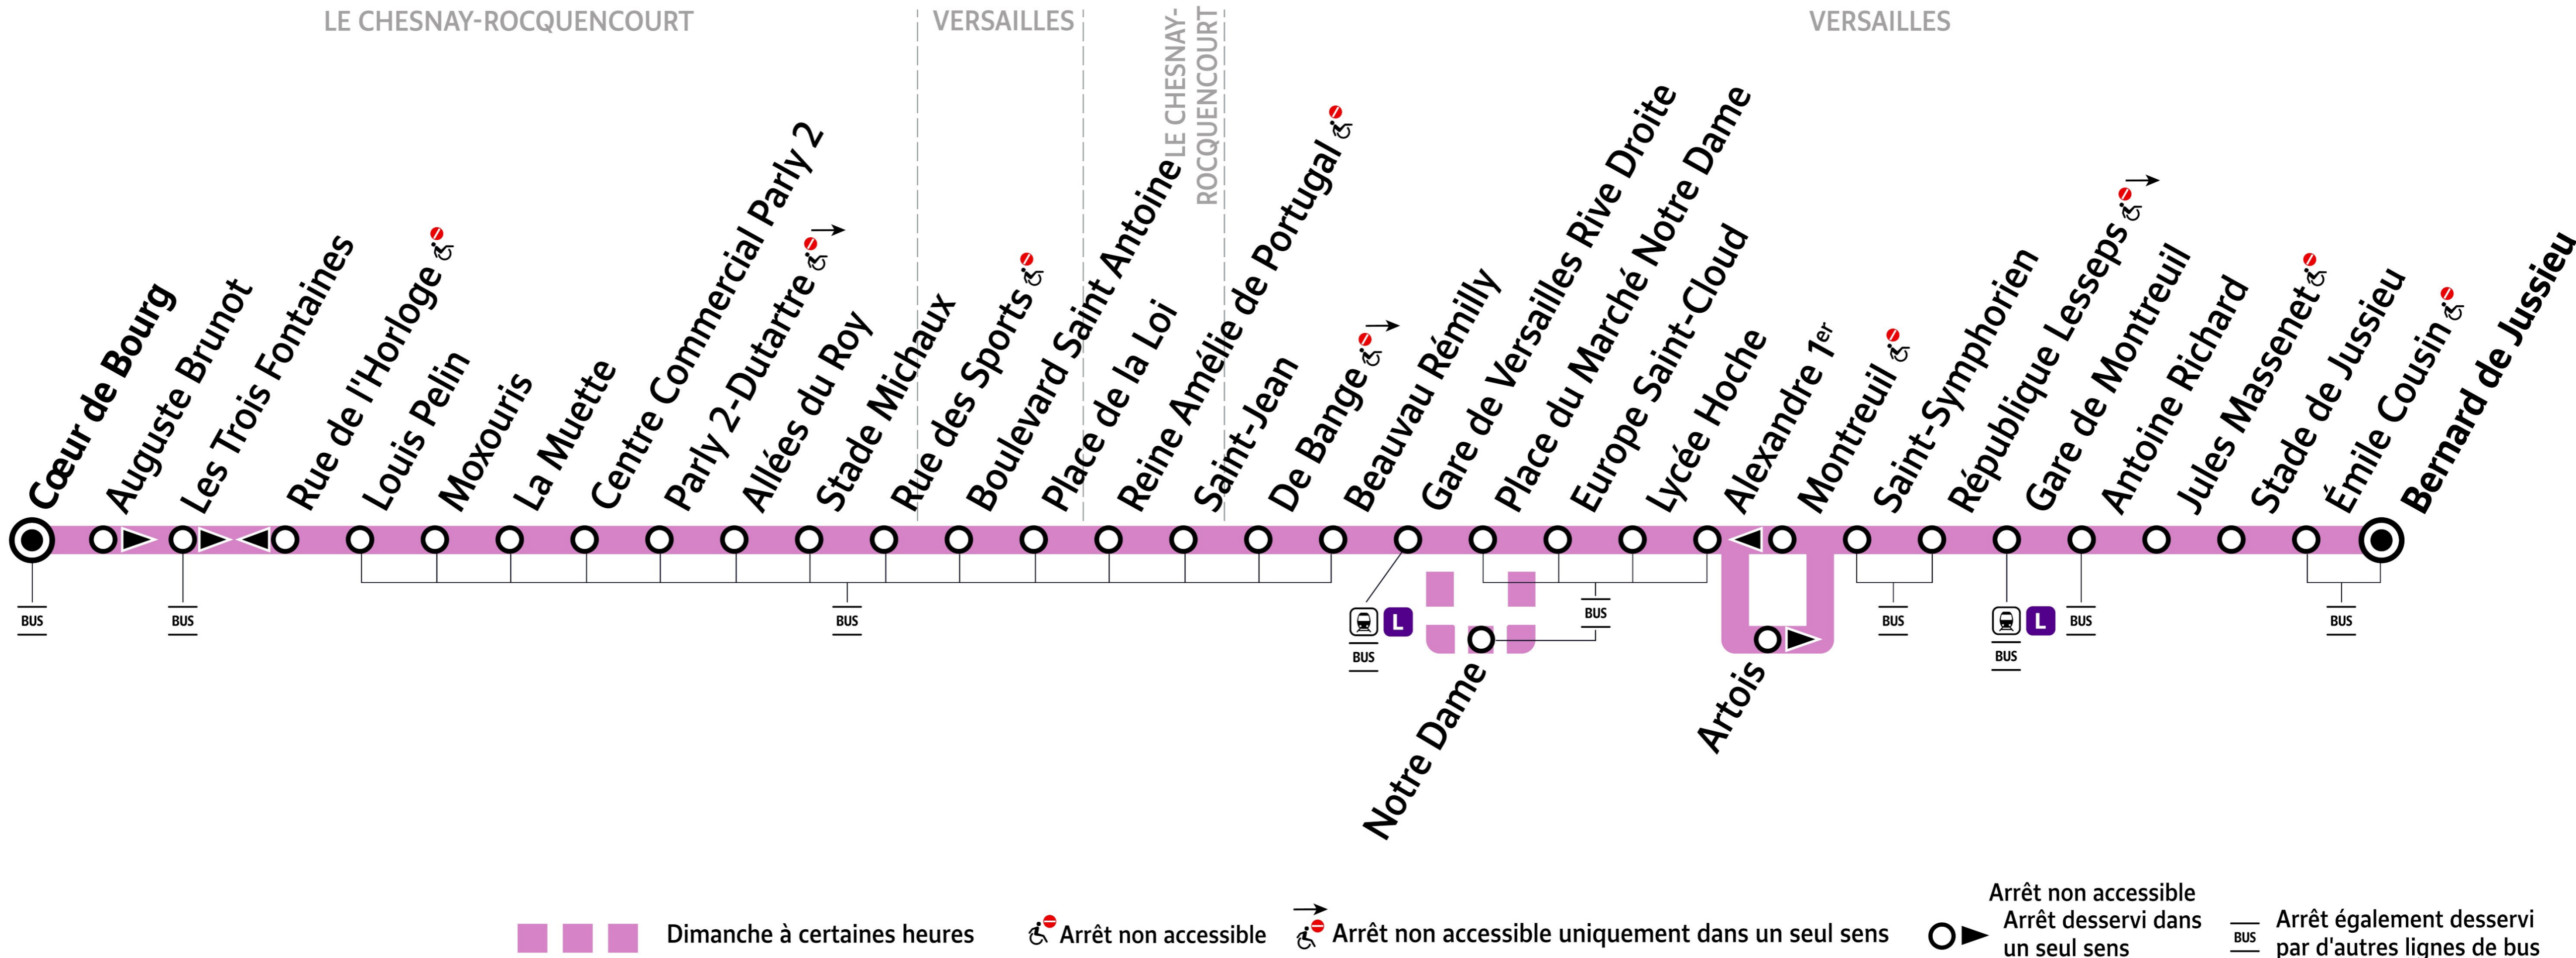

# Paris Phebus bus 5 for Chateau de Versailles

Coeur de Bourg to Versailles Bernard de Jussieu bus route map with stops and transport connections

Via - EUtouring.com  
Reproduced with Permission  
helping you discover more of Paris

BUS

5

Paris Public Transport

[Paris Transport Systems](#)

Related transport maps

-  [Paris Metro Maps](#)
-  [RER train lines](#)
-  [Paris buses](#)
-  [Tramway lines](#)
-  [CDG Airport shuttle services](#)
-  [Orly Airport shuttle services](#)

EUtouring.com

Discovering more of Paris France

ZONE 4