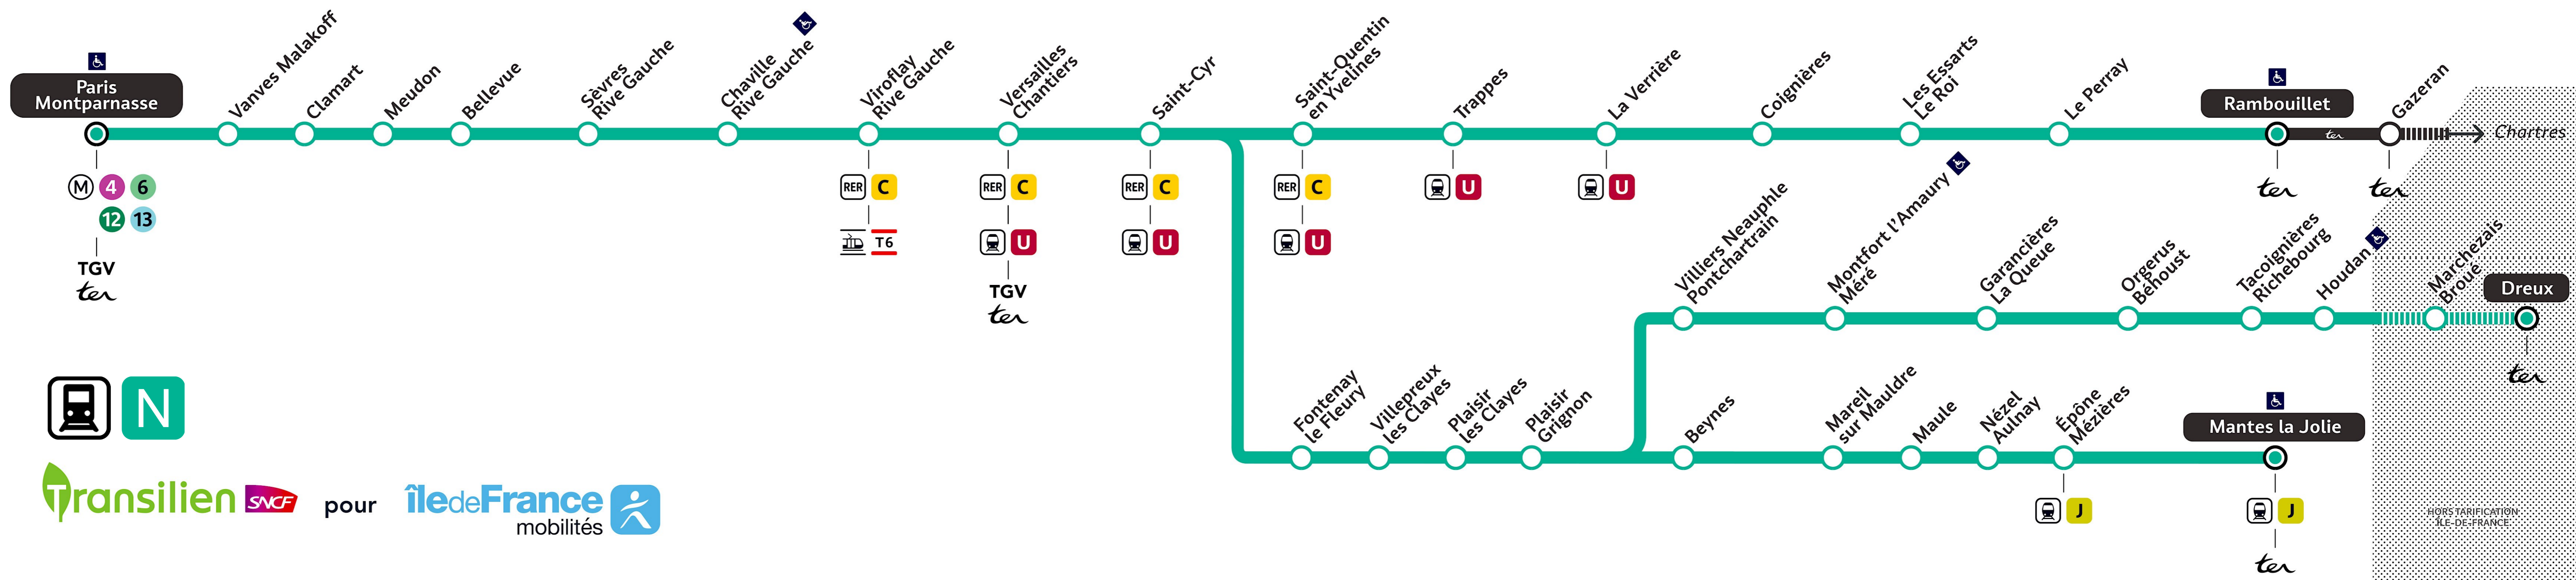

Paris Transilien train line N

SNCF Transilien N train route map with station stops, main transport connections and tarif zones

Via - EUtouring.com
Reproduced with Permission
helping you discover more of Paris

Paris Public Transport

Paris Transport Systems

1. Related transport maps
2. Paris Metro Maps
   - RER train lines
   - Paris buses
   - Tramway lines
   - CDG Airport shuttle services
   - Orly Airport shuttle services

EUtouring.com
discovering more of Paris France

HORS TARIFICATION
ÎLE-DE-FRANCE