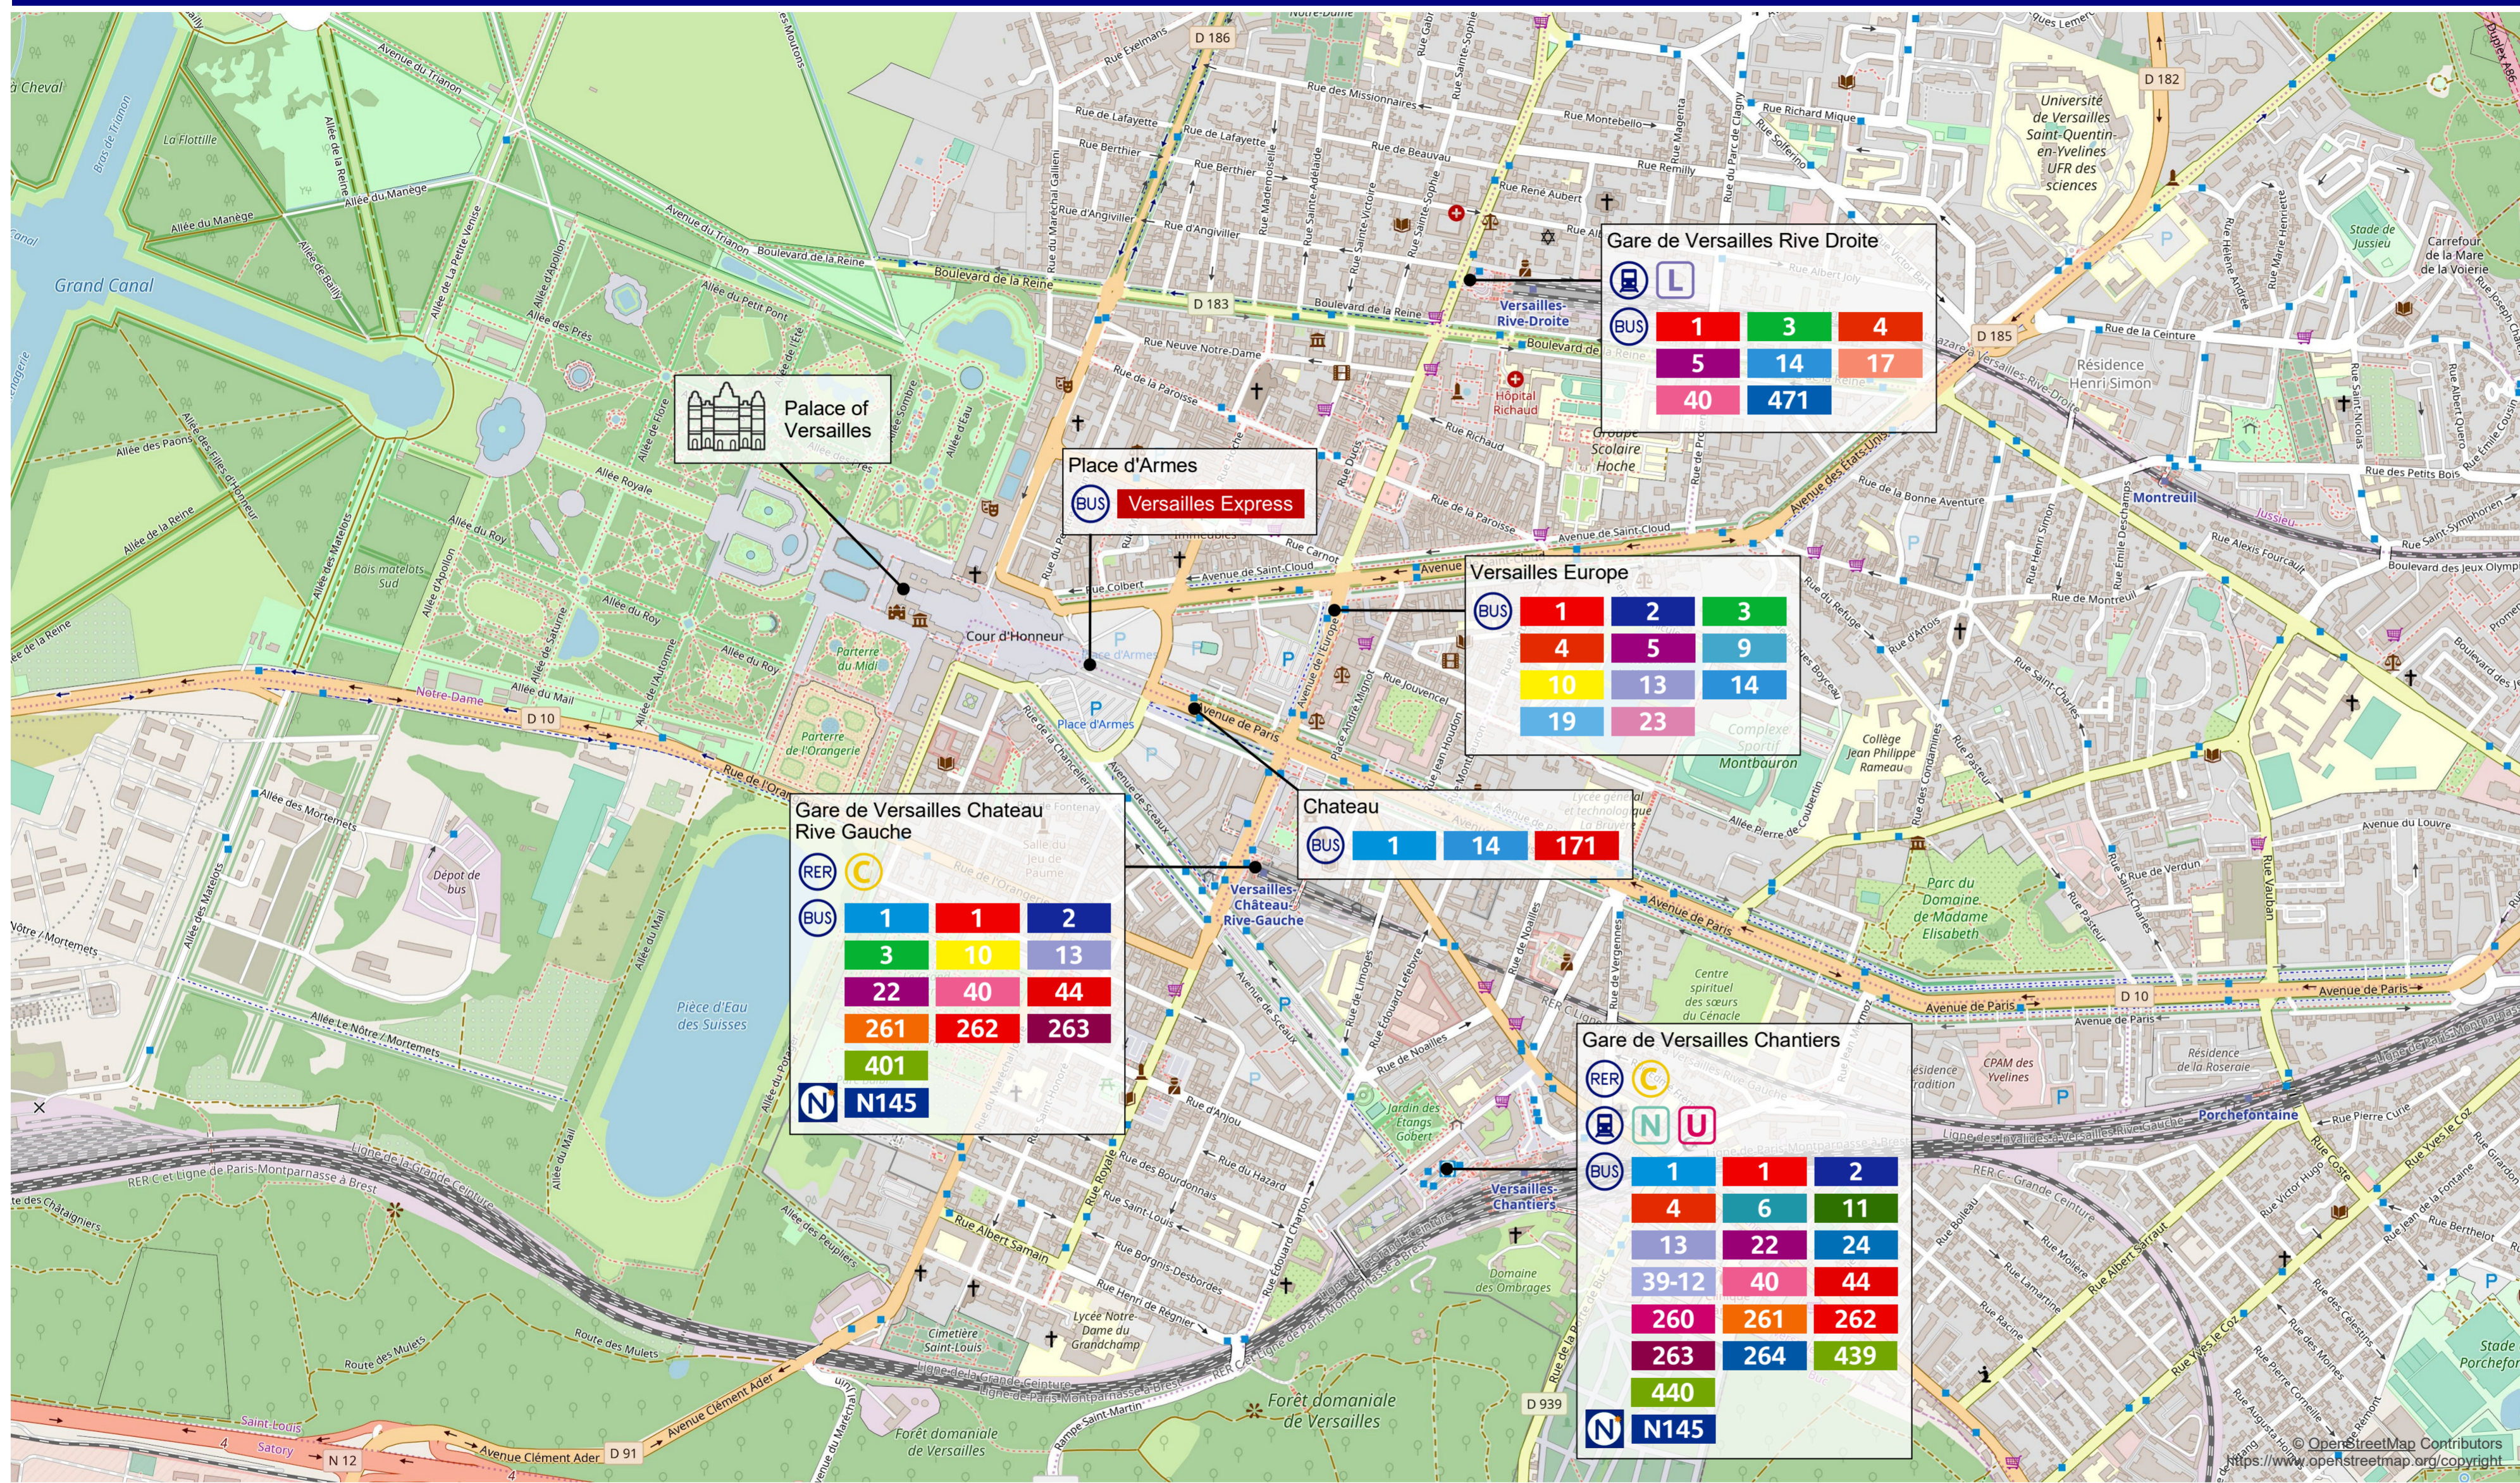

How to get to Chateau de Versailles in Paris

Transport map showing train lines, night and day buses, shuttle services plus connections for Chateau de Versailles Paris France

Via - EUtouring.com

[Chateau de Versailles transport](#)

Chateau de Versailles public transport options

Including direct button links for detailed maps on each line showing stops and connections along with timetables

Train lines for Chateau de Versailles

Live [Train arrivals and departures](#) at Chateaux de Versailles

Buses for Chateau de Versailles

Daytime buses

	1	1	2	3
	4	5	6	9
	10	11	13	14
	17	19	22	23
	24	39-12	40	44
	171	260	261	262
	263	264	307	401
	439	440	471	

Noctilien night buses

Shuttle buses from Paris city centre

Chateau de Versailles and garden plans

Paris tourist information
www.eutouring.com

© Eutouring.com

Related Paris transport maps

- Paris Metro Maps
- Only Airport shuttle services
- CDG Airport shuttle services
- RER train lines
- Paris tramway lines
- Paris buses