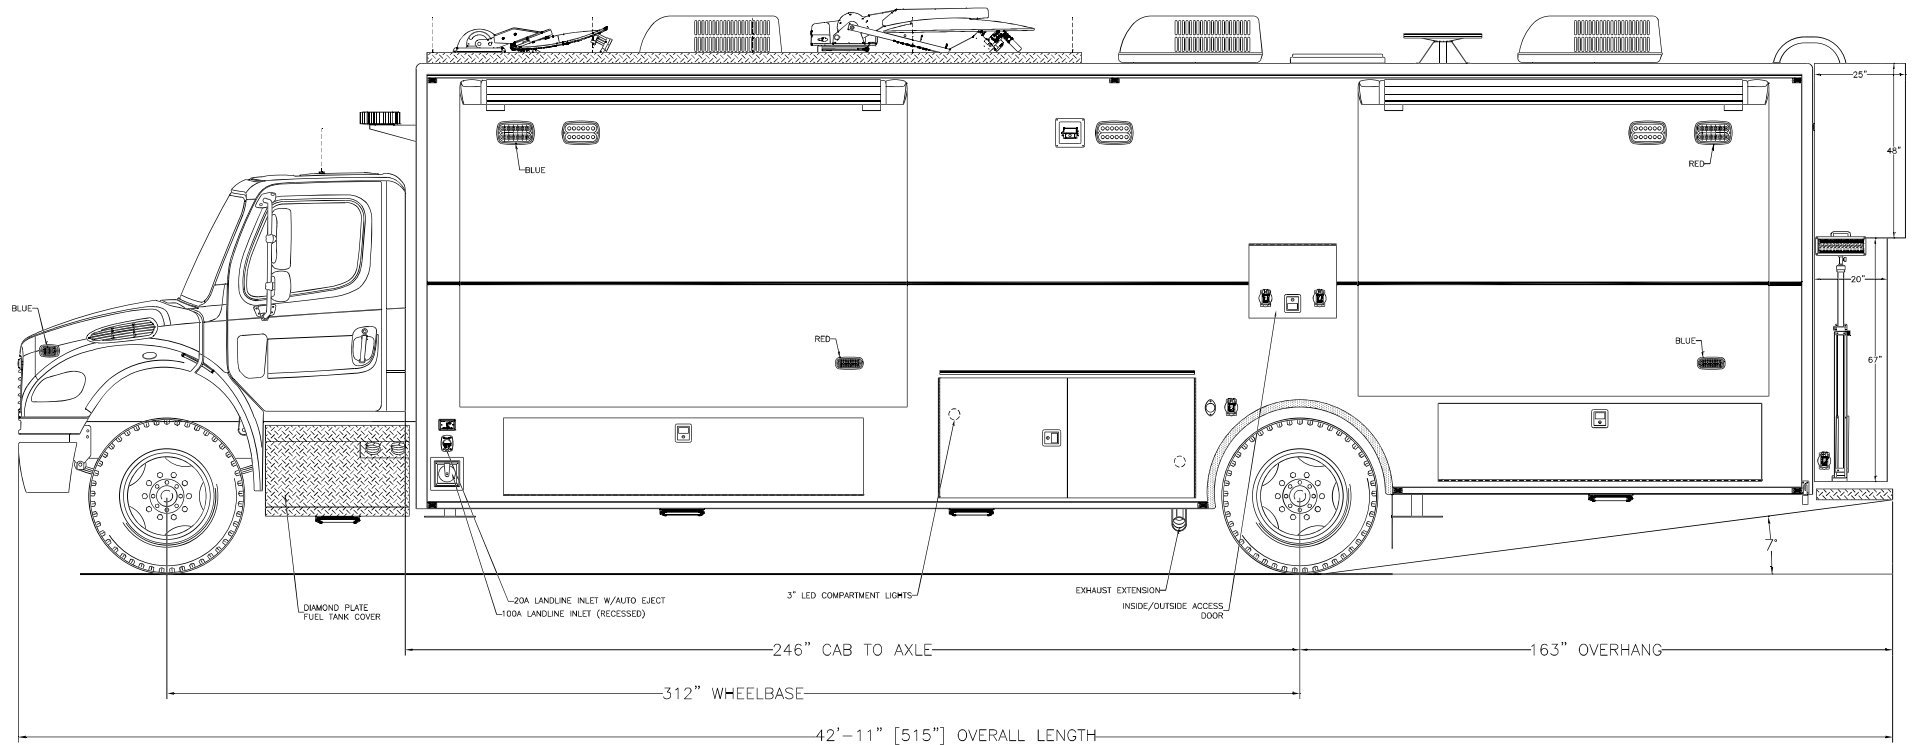

705 13TH STREET, LAKE PARK, FL
800-848-6652

*Delray Beach Police Department
Delray Beach, Florida*

		DATE: 11/03/15
REVISION 1	ACS	02/23/16
REVISION 2	NS	05/17/16
REVISION 3	ACS	05/14/16
REVISION 4	-	-
REVISION 5	-	-

Streetside Overall