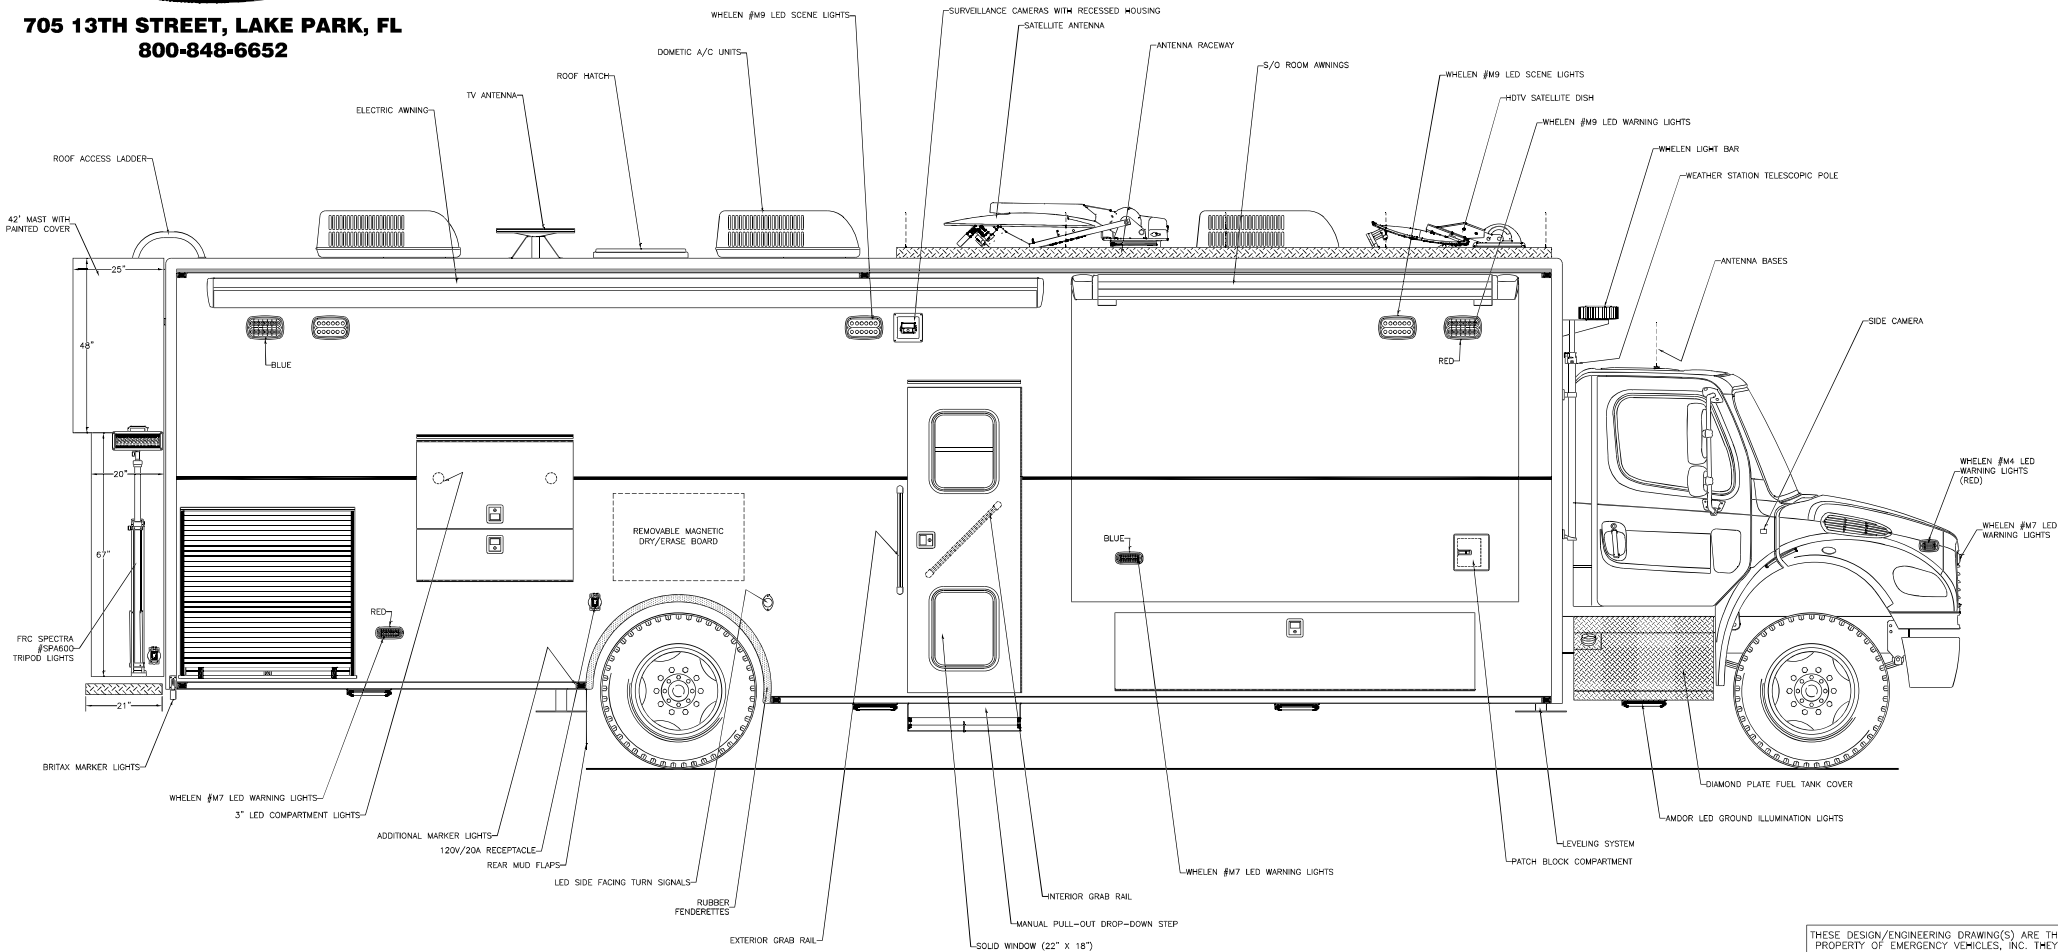

		DATE: 11/03/15
REVISION 1	ACS	02/23/16
REVISION 2	NS	05/17/16
REVISION 3	ACS	05/14/16
REVISION 4	-	-
REVISION 5	-	-

Streetside Overall

705 13TH STREET, LAKE PARK, FL
800-848-6652

Delray Beach Police Department Delray Beach, Florida