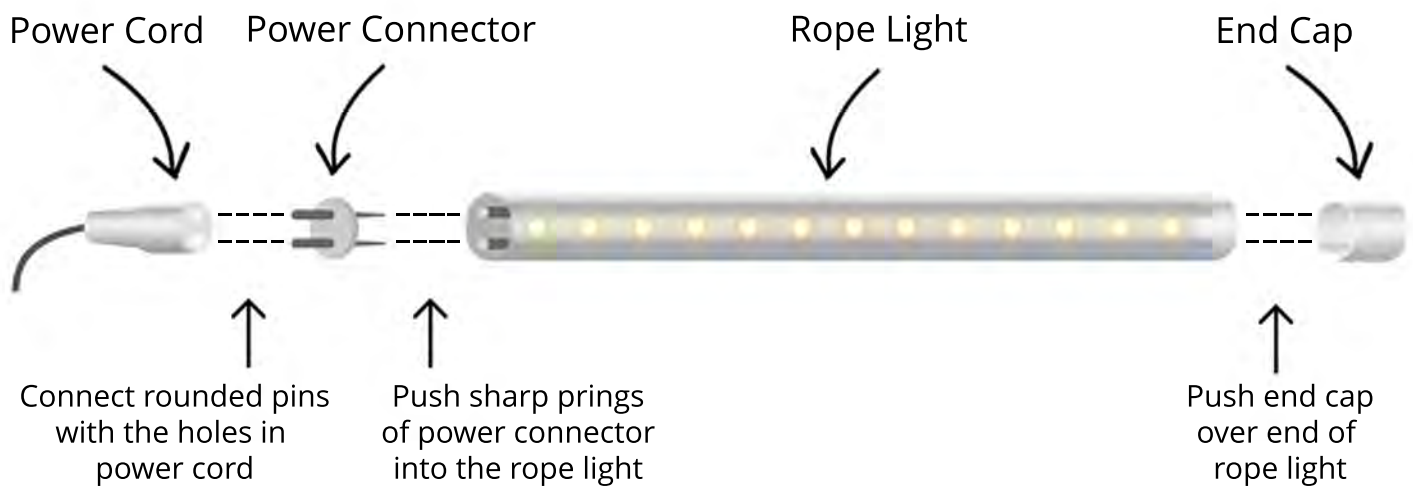

FANTASY LIGHTS GROUP®
COMPLETE LIGHTING SOLUTIONS

LED ROPE LIGHT PER METRE

Product Description

LED rope light per metre section is made from high quality flexible tube which can easily bend into any shape. Consists 36 LEDs in every metre which provides bright light throughout the length. Perfect for Christmas decoration, to decorate tree trunks, railings and decks. An ideal way to add a touch of enchantment in your garden or outdoor areas on Christmas and all year round occasions. Available in ice white, warm white, red, green and blue.

Please note: Require a power lead for every cut section.

Product Specifications

•**Power Input:**

220V - 240V

•**Watts:**

4W

•**Usage:**

Indoor and Outdoor

•**Diameter (mm):**

13

•**Standards:**

CE Standards.

•**Tube:**

Flexible Transparent

Diagram

This product is classed as Electrical or Electronic equipment and should not be disposed with other household or commercial waste at the end of its useful life. The goods must be disposed according to your local council guidelines.