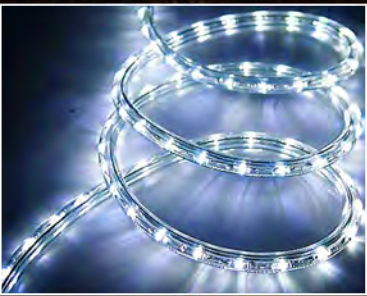

FANTASY LIGHTS GROUP®
COMPLETE LIGHTING SOLUTIONS

LED ROPE LIGHT PER METRE

Product Description

LED rope light per metre section is made from high quality flexible tube which can easily bend into any shape. Consists 36 LEDs in every metre which provides bright light throughout the length. Perfect for Christmas decoration, to decorate tree trunks, railings and decks. An ideal way to add a touch of enchantment in your garden or outdoor areas on Christmas and all year round occasions. Available in ice white, warm white, red, green and blue.

•**LED Colours:**

Ice White, Warm White,
Red, Green, Blue

•**LEDs Per Metre:**

36

•**Power Lead:**

Not Included

•**IP Rating:**

IP44