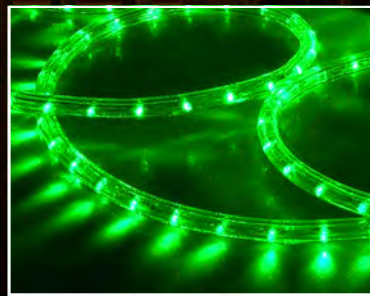

FANTASY LIGHTS GROUP®
COMPLETE LIGHTING SOLUTIONS

LED ROPE LIGHT PER METRE

Product Description

LED rope light per metre section is made from high quality flexible tube which can easily bend into any shape. Consists 36 LEDs in every metre which provides bright light throughout the length. Perfect for Christmas decoration, to decorate tree trunks, railings and decks. An ideal way to add a touch of enchantment in your garden or outdoor areas on Christmas and all year round occasions. Available in ice white, warm white, red, green and blue.

•**LED Colours:**

Ice White, Warm White,
Red, Green, Blue

•**LEDs Per Metre:**

36

•**Power Lead:**

Not Included

•**IP Rating:**

IP44