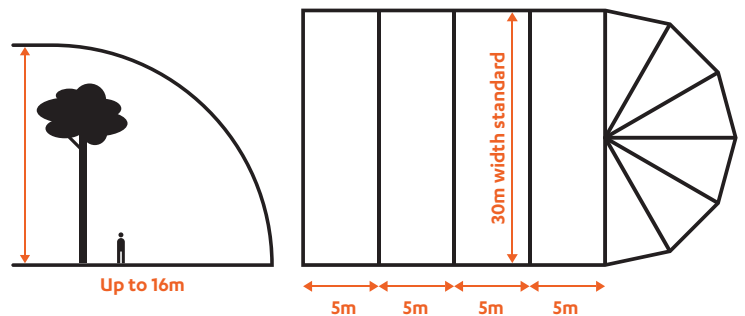

Megastructures

Large scale structures
for every event

Fews

igloo
EXPECT DIFFERENT

wave
EXPECT DIFFERENT

The Igloo event structure is exclusive to Few's Marquees in the UK, and featuring cutting edge structural technology alongside excellent acoustics. The Igloo event structure allows event designers to create amazing event spaces with unparalleled levels of height and light at their disposal. It also serves a market specifically where height, width and suspended weight are critical. The Igloo event structure is suitable for large productions. The aluminium structure can be designed in modular widths with PVC coverings available in crystal clear, white opaque, and black out finishes.

Huge suspended loading calculated on individual applications

Wave is the largest event structure we offer. Available in widths of 55 metres and 70 metres. The vast size and scope of the Wave event structure makes it a perfect candidate for hosting even the largest events.

A show-stopping event structure boasting enormous size and versatility

- 55 and 70 metre widths available
- Unlimited length in 5m increments
- White opaque, clear and two tone
- Black out PVC available
- Unique internal height of up to 22 metres