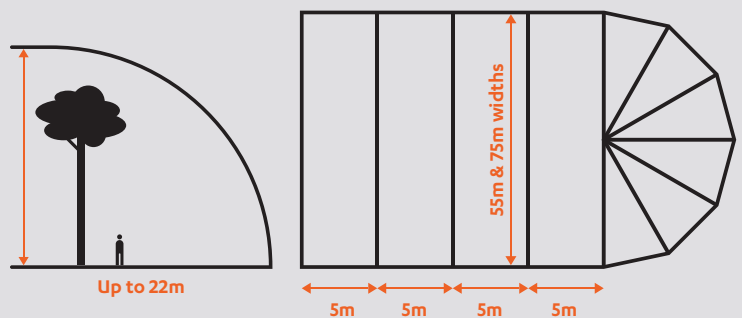

The change in aluminium from 6005 T6 to 6082 T6, a much stronger material, and the addition of new bolted purlins when required and cross bracing means the winterised version can achieve the required wind speed.

Huge suspended loading calculated on individual applications

Wave is the largest event structure we offer. Available in widths of 55 metres and 70 metres. The vast size and scope of the Wave event structure makes it a perfect candidate for hosting even the largest events.

A show-stopping event structure boasting enormous size and versatility

- 55 and 70 metre widths available
- Unlimited length in 5m increments
- White opaque, clear and two tone
- Black out PVC available
- Unique internal height of up to 22 metres