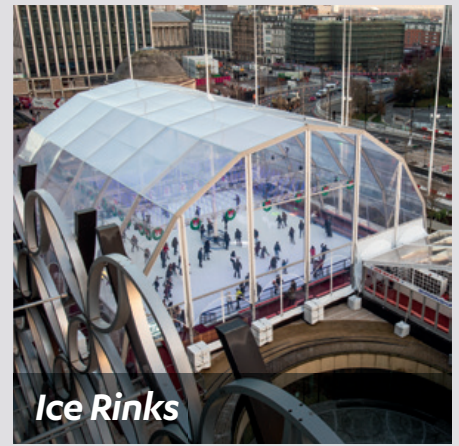

A sustainable approach to business

Fews are committed to environmental sustainability, and it forms part of our long-term planning. Wherever possible we look for ways to adopt sustainable working practices. We generate our own power through Biomass and Solar, invest in the latest efficient vehicles and machinery, and recycle carpets and other goods consumed in the process of running the business.

Registered Company Address

Chessgrove Park
Ditchford Bank Road
Hanbury, Bromsgrove
Worcestershire
B60 4HS

Registered Company Name

Fews Marquees Ltd

Company Registration Number

03930939

VAT Registration Number

GB 819 4028 27