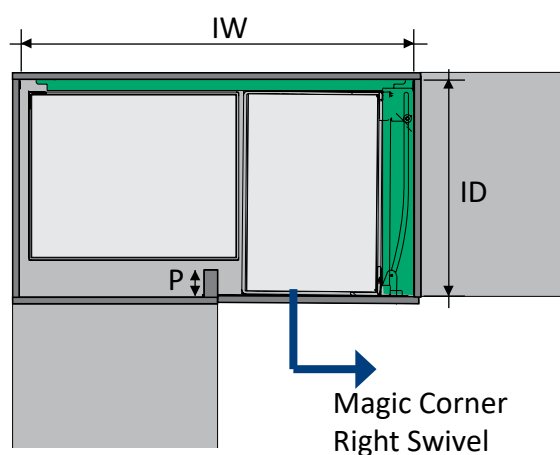

Magic Corner

- Click Fixx assembly
- 14 kg weight capacity front section
- 18 kg weight capacity corner section
- Adjustable shelf positions
- SoftStopp as standard
- ARENA Style Chrome, ARENA Style Anthracite or ARENA Classic Chrome finish
- Push to open mechanisms are suitable for this product - see page 2.28

Magic Corner Technical

Magic Corner Technical		
Door Width		
IW = Inside Width		860 - 971 mm
ID = Inside Depth		≥ 485 mm
IH = Inside Height		≥ 525 mm
Min Door Width		≥ 450 mm
Max Payload	Front Section	14 kg
	Corner Section	18 kg
P = Post Depth	ID = 485 - 500 mm	≤ 65
	ID = 500 - 510 mm	≤ 80