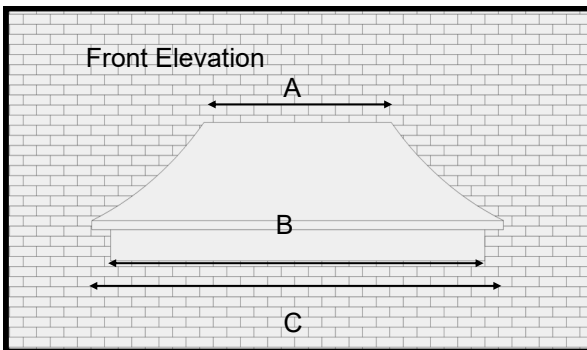

Bell Canopy

Features

- * Maintenance free
- * Light Weight
- * Easy to install
- * Optional Leg Brackets
- * Scalloped or Straight Edge Roof

An attractive hipped style over door canopy.
 Transforms and protects the doorway.
 Adds value and character to the house.
 Looks very authentic.
 Slate Grey Lead Effect Roof.

For sizes and dimension of canopies available refer to table below.

Dimensions

A	B	C	D	E (soffit projection)	F	G (roof projection)
370	1420	1500	650mm (inc flashing)	545	140	585
700	1760	1840	650mm (inc flashing)	545	140	585
1200	2100	2180	650mm (inc flashing)	545	140	585
1030	2280	2360	650mm (inc flashing)	545	140	585
1200	2275	2355	705mm (inc flashing)	745	150	785
1800	2920	3000	705mm (inc flashing)	745	150	785