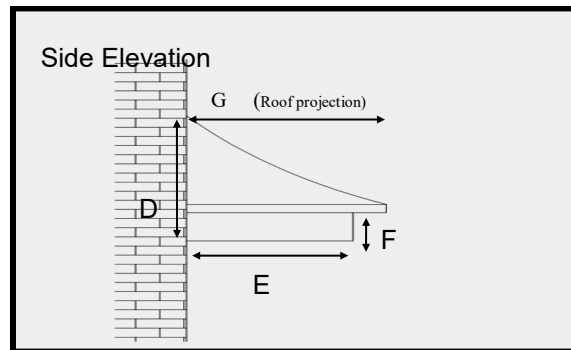

Bell Canopy

Features

- * Maintenance free
- * Light Weight
- * Easy to install
- * Optional Leg Brackets
- * Scalloped or Straight Edge Roof

An attractive hipped style over door canopy.
 Transforms and protects the doorway.
 Adds value and character to the house.
 Looks very authentic.
 Slate Grey Lead Effect Roof.

For sizes and dimension of canopies available refer to table below.

Dimensions

A	B	C	D	E (soffit projection)	F	G (roof projection)
370	1420	1500	650mm (inc flashing)	545	140	585
700	1760	1840	650mm (inc flashing)	545	140	585
1200	2100	2180	650mm (inc flashing)	545	140	585
1030	2280	2360	650mm (inc flashing)	545	140	585
1200	2275	2355	705mm (inc flashing)	745	150	785
1800	2920	3000	705mm (inc flashing)	745	150	785