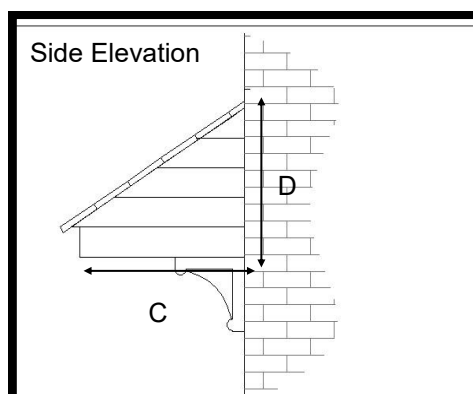

Combination Canopy (Standard Projection)

Features

Rosemary tiled roof , choice of tile colour, variable sizes available, optional leg brackets, easy to fit.

A popular mono-pitched over-door canopy with an authentic Rosemary tiled effect roof with wood grain tongue & groove 40mm board. Tile colours are available in range of brown, terracotta or grey to match the house roof or to match aesthetically with the style of the house.

The soffit (base) section is white.

For sizes and dimension of canopies available refer to table below.

Dimensions

A	B	C	D	Roof Projection
1400	1480	720	600 (incl 70mm flashing)	760
1650	1730	720	600 (incl 70mm flashing)	760
2000	2080	720	600 (incl 70mm flashing)	760
2300	2380	720	600 (incl 70mm flashing)	760
2600	2680	720	600 (incl 70mm flashing)	760
3000	3080	720	600 (incl 70mm flashing)	760

Variable lengths available Up to 4770mm (roof size)
Roof Pitch 30 degrees