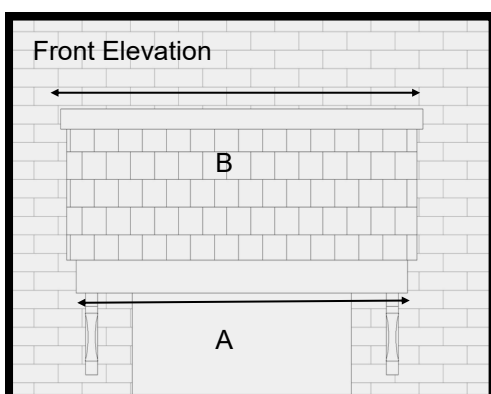

Combination Canopy (Standard Projection)

Features

Rosemary tiled roof , choice of tile colour, variable sizes available, optional leg brackets, easy to fit.

A popular mono-pitched over-door canopy with an authentic Rosemary tiled effect roof with wood grain tongue & groove 40mm board. Tile colours are available in range of brown, terracotta or grey to match the house roof or to match aesthetically with the style of the house.

The soffit (base) section is white.

For sizes and dimension of canopies available refer to table below.

Dimensions

A	B	C	D	Roof Projection
1400	1480	720	600 (incl 70mm flashing)	760
1650	1730	720	600 (incl 70mm flashing)	760
2000	2080	720	600 (incl 70mm flashing)	760
2300	2380	720	600 (incl 70mm flashing)	760
2600	2680	720	600 (incl 70mm flashing)	760
3000	3080	720	600 (incl 70mm flashing)	760

Variable lengths available Up to 4770mm (roof size)
Roof Pitch 30 degrees