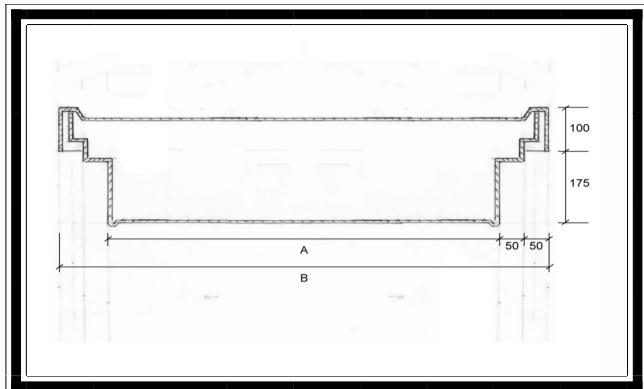

There is an option to have a solid roof with a run off all three sides or to have retention and the water to run into a downpipe. Please advise when ordering.

For sizes and dimension of canopies available refer to table below.

Dimensions

A (Soffit)	B	C (Soffit)	D	E inc. 70mm Flash
1680	1910	655	755	345
4050	4260	655	755	345