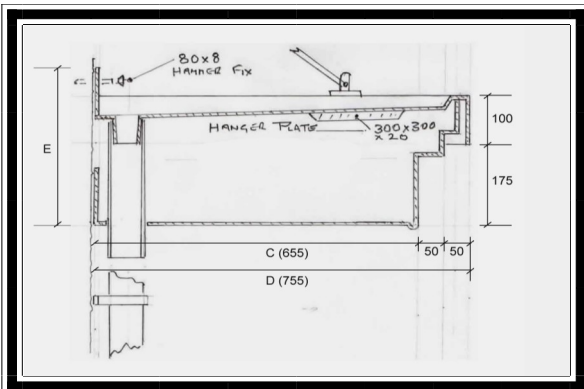

There is an option to have a solid roof with a run off all three sides or to have retention and the water to run into a downpipe. Please advise when ordering.

For sizes and dimension of canopies available refer to table below.

Dimensions

A (Soffit)	B	C (Soffit)	D	E inc. 70mm Flash
1680	1910	655	755	345
4050	4260	655	755	345