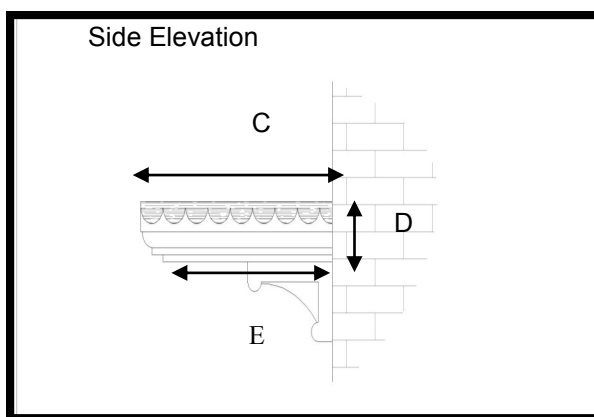

Georgian Canopy (Scalloped)

With Large Decorative legs

With Small Decorative legs

With Gallow Brackets

Features

- * Variable sizes available
- * Riven Slate top
- * Optional Leg Brackets
- * Scalloped or Straight Edge
- * Easy to fit

A practical and attractive flat over door canopy with an authentic riven slate Effect. Roof available in Scalloped or Straight edge.

The roof is available in Slate Grey to give a lead effect finish and soffit is available in white or brown.

For sizes and dimension of canopies available refer to table below.

Dimensions

A	B	C	D	E	F
1420	1580	680	220 (incl 70mm flashing)	600	
1650	1810	680	220 (incl 70mm flashing)	600	
2000	2160	680	220 (incl 70mm flashing)	600	
2150	2310	680	220 (incl 70mm flashing)	600	
2400	2560	680	220 (incl 70mm flashing)	600	
2800	2960	680	220 (incl 70mm flashing)	600	
4300	4460	680	220 (incl 70mm flashing)	600	
Variable lengths available Up to 4770mm (roof size)					