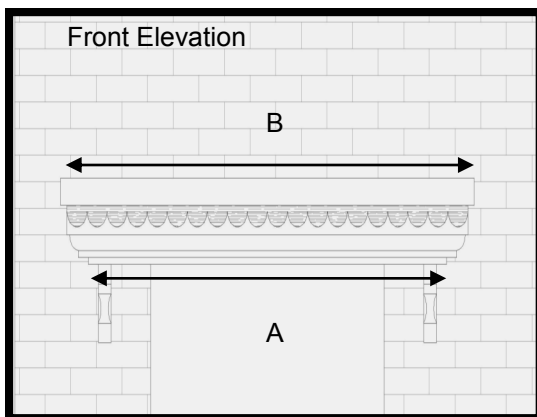

Georgian Canopy (Scalloped)

With Large Decorative legs

With Small Decorative legs

With Gallow Brackets

Features

- * Variable sizes available
- * Riven Slate top
- * Optional Leg Brackets
- * Scalloped or Straight Edge
- * Easy to fit

A practical and attractive flat over door canopy with an authentic riven slate Effect. Roof available in Scalloped or Straight edge.

The roof is available in Slate Grey to give a lead effect finish and soffit is available in white or brown.

For sizes and dimension of canopies available refer to table below.

Dimensions

A	B	C	D	E	F
1420	1580	680	220 (incl 70mm flashing)	600	
1650	1810	680	220 (incl 70mm flashing)	600	
2000	2160	680	220 (incl 70mm flashing)	600	
2150	2310	680	220 (incl 70mm flashing)	600	
2400	2560	680	220 (incl 70mm flashing)	600	
2800	2960	680	220 (incl 70mm flashing)	600	
4300	4460	680	220 (incl 70mm flashing)	600	
Variable lengths available Up to 4770mm (roof size)					