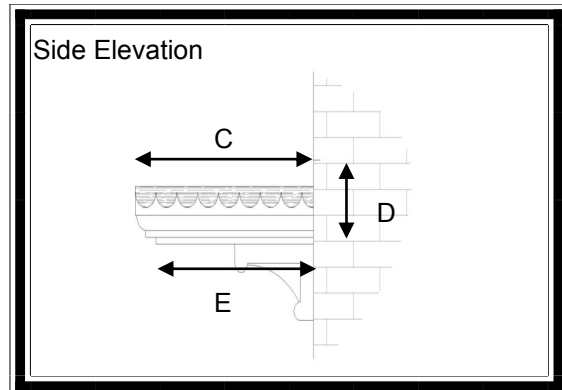

## Features

- \* Georgian detail to soffit
- \* Riven Slate top
- \* Optional leg brackets
- \* Scalloped/Straight Edge
- \* Suitable for pilasters
- \* Easy to fit

A practical and attractive flat canopy with a riven slate roof with scalloped or straight edge. Available in grey roof with white soffit (base). This canopy sits well on top of the pilasters to make a complete portico entrance.

For sizes and dimension of canopies available refer to table below.

## Dimensions

A	B	C	D	E	F
1420	1580	480	220 (incl 70mm flashing)	400	
1650	1810	480	220 (incl 70mm flashing)	400	
2000	2160	480	220 (incl 70mm flashing)	400	
2150	2310	480	220 (incl 70mm flashing)	400	
2400	2560	480	220 (incl 70mm flashing)	400	
2800	2960	480	220 (incl 70mm flashing)	400	
4300	4460	480	220 (incl 70mm flashing)	400	