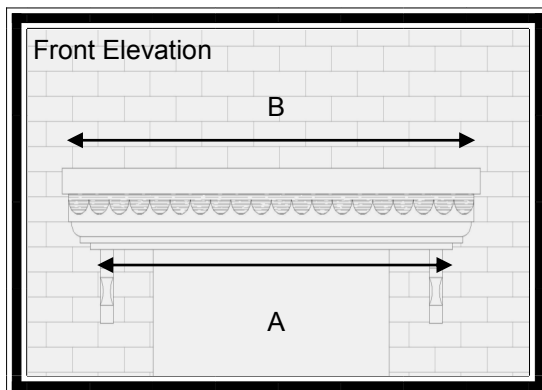

## Features

- \* Georgian detail to soffit
- \* Riven Slate top
- \* Optional leg brackets
- \* Scalloped/Straight Edge
- \* Suitable for pilasters
- \* Easy to fit

A practical and attractive flat canopy with a riven slate roof with scalloped or straight edge. Available in grey roof with white soffit (base). This canopy sits well on top of the pilasters to make a complete portico entrance.

## Dimensions

A	B	C	D	E	F
1420	1580	480	220 (incl 70mm flashing)	400	
1650	1810	480	220 (incl 70mm flashing)	400	
2000	2160	480	220 (incl 70mm flashing)	400	
2150	2310	480	220 (incl 70mm flashing)	400	
2400	2560	480	220 (incl 70mm flashing)	400	
2800	2960	480	220 (incl 70mm flashing)	400	
4300	4460	480	220 (incl 70mm flashing)	400	

Variable lengths available Up to 4770mm (roof size)