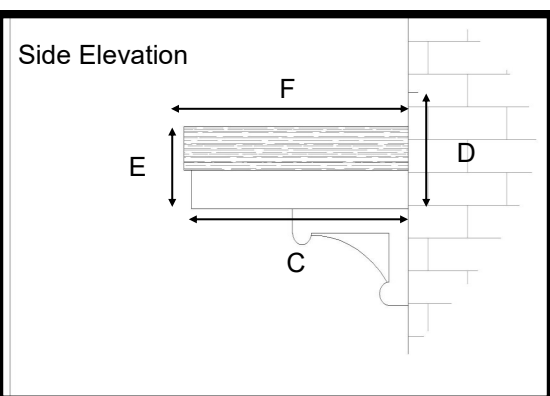

LA Canopy (Shallow)

Features

- * Optional legs
- * Simple design
- * Roof scalloped or straight
- * Easy to fit

A stylish yet simple canopy with optional legs.

Available with a dark grey top and a white or brown base .

A practical solution to improve the front of your home.

For sizes and dimension of canopies available refer to table below.

Dimensions

A (Roof Size)	B (Soffit Size)	C (Soffit Projection)	D (Rear Height)	E (Front Height)	F Roof Projection
1120	1100	540	170(incl 60mm flashing)	110	560
1420	1400	540	170(incl 60mm flashing)	110	560
1760	1740	540	170(incl 60mm flashing)	110	560
2100	2080	540	170(incl 60mm flashing)	110	560
2280	2260	540	170(incl 60mm flashing)	110	560
2630	2610	540	170(incl 60mm flashing)	110	560