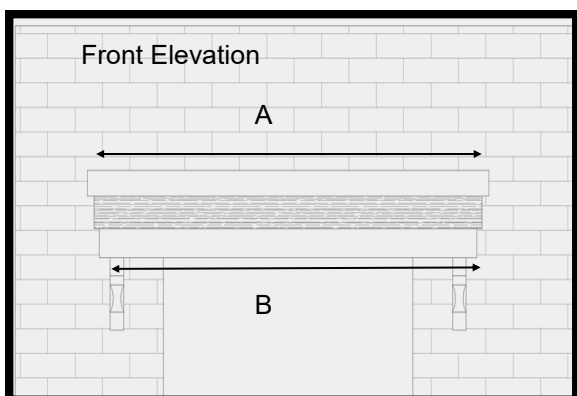

LA Canopy (Shallow)

Features

- * Optional legs
- * Simple design
- * Roof scalloped or straight
- * Easy to fit

A stylish yet simple canopy with optional legs.

Available with a dark grey top and a white or brown base .

A practical solution to improve the front of your home.

For sizes and dimension of canopies available refer to table below.

Dimensions

A (Roof Size)	B (Soffit Size)	C (Soffit Projection)	D (Rear Height)	E (Front Height)	F Roof Projection
1120	1100	540	170(incl 60mm flashing)	110	560
1420	1400	540	170(incl 60mm flashing)	110	560
1760	1740	540	170(incl 60mm flashing)	110	560
2100	2080	540	170(incl 60mm flashing)	110	560
2280	2260	540	170(incl 60mm flashing)	110	560
2630	2610	540	170(incl 60mm flashing)	110	560