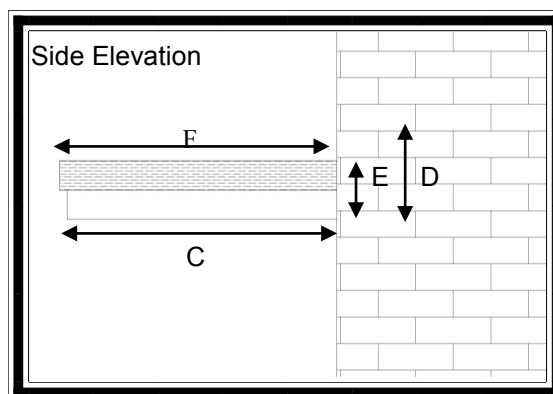

# LA Canopy (Standard Projection)

## Features

- \* Modern Design
- \* Simple Canopy
- \* Easy to Fit
- \* Ideal for Height restricted Properties
- \* Optional Legs

- \* A very modern yet simple Canopy
- \* White Soffit & Grey Roof
- \* Ideal if you have a Height Restriction above the door

## Dimensions

A	B	C Soffit Projection	D	E	F Roof Projection
1400	1440	715	230mm (inc70mm flash)	150	725mm
1600	1640	715	230mm (inc70mm flash)	150	725mm
1800	1840	715	230mm (inc70mm flash)	150	725mm
2000	2040	715	230mm (inc70mm flash)	150	725mm
2400	2440	715	230mm (inc70mm flash)	150	725mm
2800	2840	715	230mm (inc70mm flash)	150	725mm
3200	3240	715	230mm (inc70mm flash)	150	725mm
3300	3340	715	230mm (inc70mm flash)	150	725mm