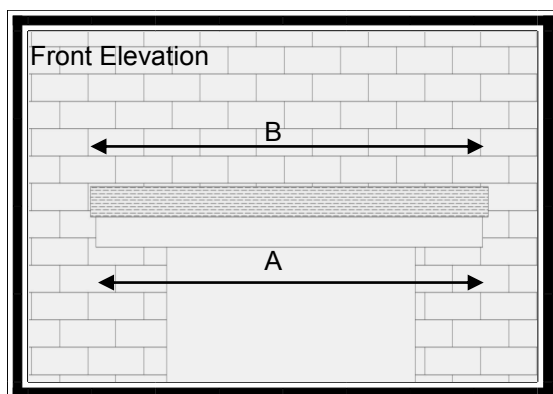

# LA Canopy (Standard Projection)

## Features

- \* Modern Design
- \* Simple Canopy
- \* Easy to Fit
- \* Ideal for Height restricted Properties
- \* Optional Legs

- \* A very modern yet simple Canopy
- \* White Soffit & Grey Roof
- \* Ideal if you have a Height Restriction above the door

For sizes and dimension of canopies available refer to table below.

## Dimensions

A	B	C Soffit Projection	D	E	F Roof Projection
1400	1440	715	230mm (inc70mm flash)	150	725mm
1600	1640	715	230mm (inc70mm flash)	150	725mm
1800	1840	715	230mm (inc70mm flash)	150	725mm
2000	2040	715	230mm (inc70mm flash)	150	725mm
2400	2440	715	230mm (inc70mm flash)	150	725mm
2800	2840	715	230mm (inc70mm flash)	150	725mm
3200	3240	715	230mm (inc70mm flash)	150	725mm
3300	3340	715	230mm (inc70mm flash)	150	725mm