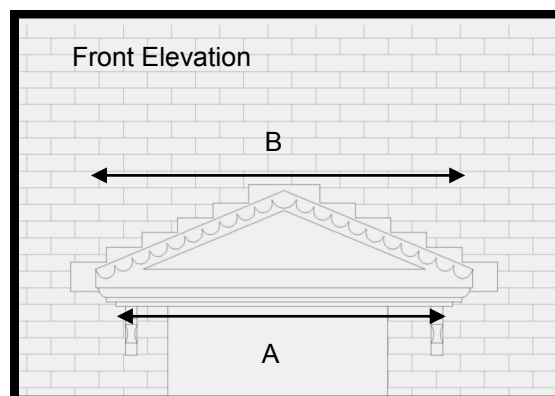

Roman Canopy (Scalloped)

Features

- * Riven Slate effect roof
- * Dual pitched
- * Variable sizes available
- * Optional leg brackets
- * Easy to fit

An attractive Dual-Pitch over door canopy with an Authentic Riven Slate Effect Roof.
Available Scalloped or Straight edge detail.
The roof is available in slate grey and the soffit (base) section is white.

For sizes and dimension of canopies available refer to table below.

Dimensions

A	B	C	D	E	Roof Pitch
1000	1160	680	470(incl 70mmflashing)	600	19 degrees
1380	1550	680	470(incl 70mmflashing)	600	18 degrees
1730	1880	680	470(incl 70mmflashing)	600	14.5 degrees