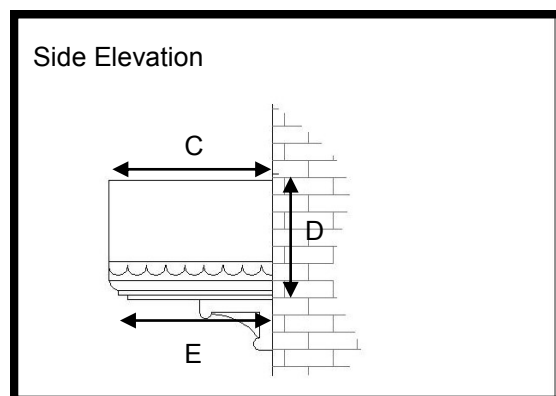

Roman Canopy (Scalloped)

Features

- * Riven Slate effect roof
- * Dual pitched
- * Variable sizes available
- * Optional leg brackets
- * Easy to fit

An attractive Dual-Pitch over door canopy with an Authentic Riven Slate Effect Roof.
Available Scalloped or Straight edge detail.
The roof is available in slate grey and the soffit (base) section is white.

For sizes and dimension of canopies available refer to table below.

Dimensions

A	B	C	D	E	Roof Pitch
1000	1160	680	470(incl 70mmflashing)	600	19 degrees
1380	1550	680	470(incl 70mmflashing)	600	18 degrees
1730	1880	680	470(incl 70mmflashing)	600	14.5 degrees