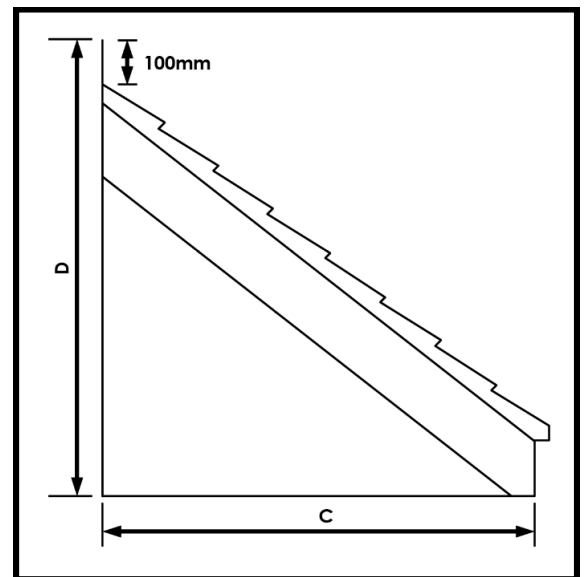

Seddon Mono Pitch Canopy

Front Elevation

Side Elevation

Dimensions

A	B	C	D Inc 100mm Flash	Roof Projection
1650	1778	720	830	770
2000	2128	720	830	770
2400	2525	720	830	770

Available in any length up to 4600mm soffit size