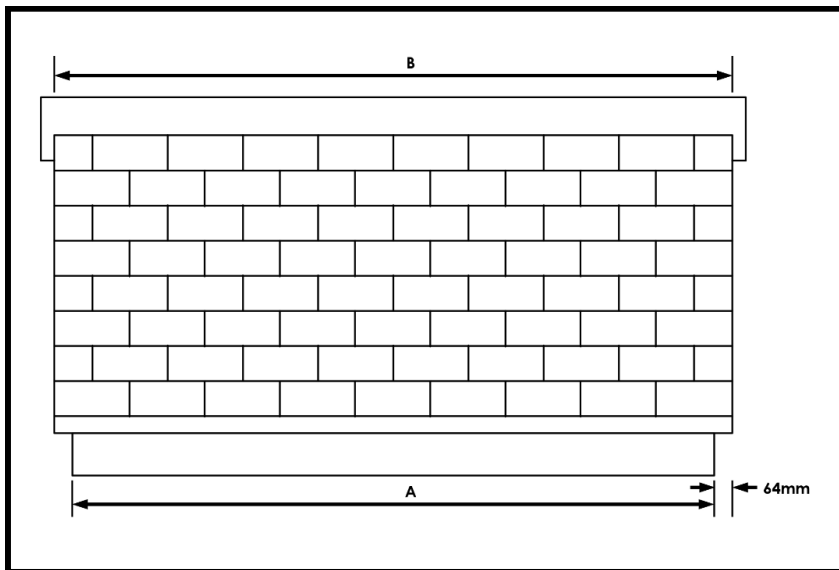

Seddon Mono Pitch Canopy

Front Elevation

Side Elevation

Dimensions

A	B	C	D Inc 100mm Flash	Roof Projection
1650	1778	720	830	770
2000	2128	720	830	770
2400	2525	720	830	770

Available in any length up to 4600mm soffit size