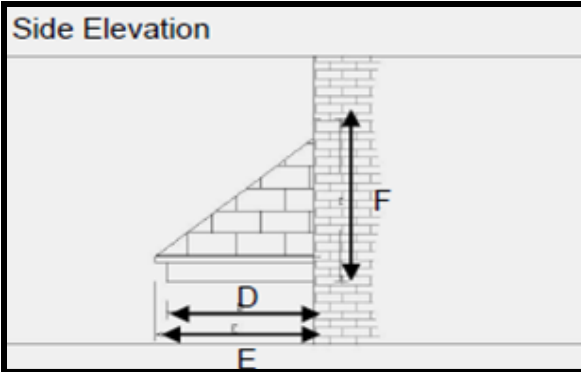

Strand Canopy

Features

- * Rosemary Tiled Effect Roof
- * Hipped style
- * Choice of tile colours
- * Variable Sizes available
- * Optional leg brackets,
- * Easy to fit

Dimensions

For sizes and dimension of canopies available refer to table below.

A	B	C	D	E	F
1330	1410	300	545	585	640 (inc. 70mm flashing)
1420	1500	360	545	585	640 (inc. 70mm flashing)
1600	1680	460	545	585	640 (inc. 70mm flashing)
1760	1840	730	545	585	640 (inc. 70mm flashing)
2100	2180	1060	545	585	640 (inc. 70mm flashing)
2280	2360	1200	545	585	640 (inc. 70mm flashing)
2630	2710	1600	545	585	640 (inc. 70mm flashing)
2900	2980	1905	545	585	640 (inc 70mm flashing)
3280	3360	2220	545	585	640 (inc. 70mm flashing)
3450	3530	2470	545	585	640 (inc. 70mm flashing)
4800	4880	3750	545	585	640 (inc. 70mm flashing)
2160	2240	1150	830	870	640 (inc. 70mm flashing)
2110	2190	500	730	770	800 (inc. 80mm flashing)
3510	3590	2080	720	760	1060 (inc. 70mm flashing)