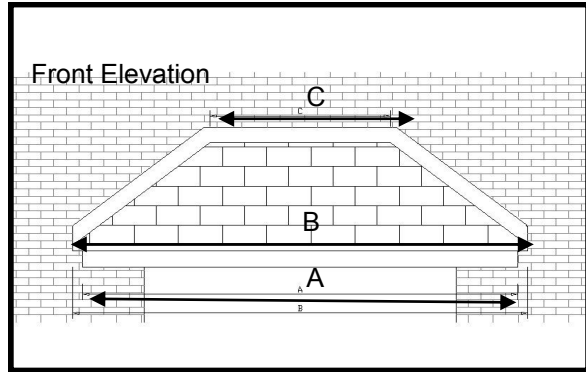

Strand Canopy

Features

- * Rosemary Tiled Effect Roof
- * Hipped style
- * Choice of tile colours
- * Variable Sizes available
- * Optional leg brackets,
- * Easy to fit

Dimensions

For sizes and dimension of canopies available refer to table below.

A	B	C	D	E	F
1330	1410	300	545	585	640 (inc. 70mm flashing)
1420	1500	360	545	585	640 (inc. 70mm flashing)
1600	1680	460	545	585	640 (inc. 70mm flashing)
1760	1840	730	545	585	640 (inc. 70mm flashing)
2100	2180	1060	545	585	640 (inc. 70mm flashing)
2280	2360	1200	545	585	640 (inc. 70mm flashing)
2630	2710	1600	545	585	640 (inc. 70mm flashing)
2900	2980	1905	545	585	640 (inc 70mm flashing)
3280	3360	2220	545	585	640 (inc. 70mm flashing)
3450	3530	2470	545	585	640 (inc. 70mm flashing)
4800	4880	3750	545	585	640 (inc. 70mm flashing)
2160	2240	1150	830	870	640 (inc. 70mm flashing)
2110	2190	500	730	770	800 (inc. 80mm flashing)
3510	3590	2080	720	760	1060 (inc. 70mm flashing)

Maximum A Dimension = 4820mm, Maximum B Dimension = 4900mm

Globe Works, Richmond Street, Accrington, Lancashire, BB5 0RH

Tel: 01254 357000 Fax: 01254 357011

www.fibreglassmouldings.co.uk email:info@fibreglassmouldings.co.uk England Reg. No. 04979363 VAT No. 831 9972 94