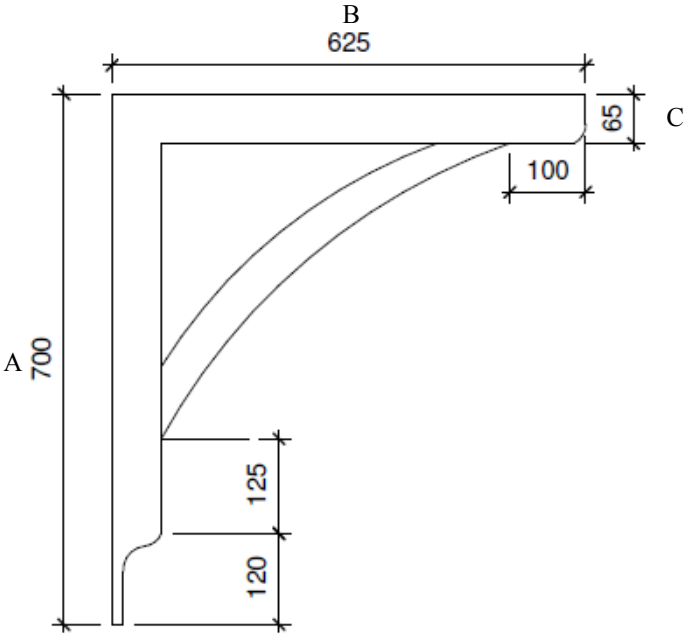

Barge Gallows Fancy Leg

Side elevation

Front Elevation

Dimensions

A	B	C	D
700mm	625mm	65mm	100mm