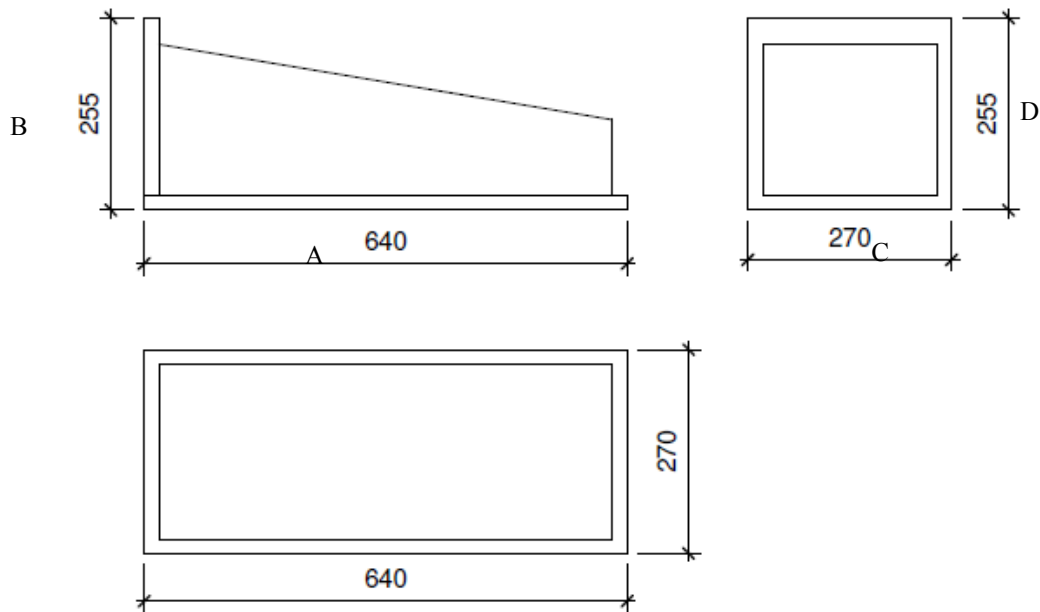

# Wide Wedge Leg

Front , side and plan elevation

Drawing to scale 1:10

## Dimensions

A	B	C	D	E
640mm	255mm	270mm	225mm	