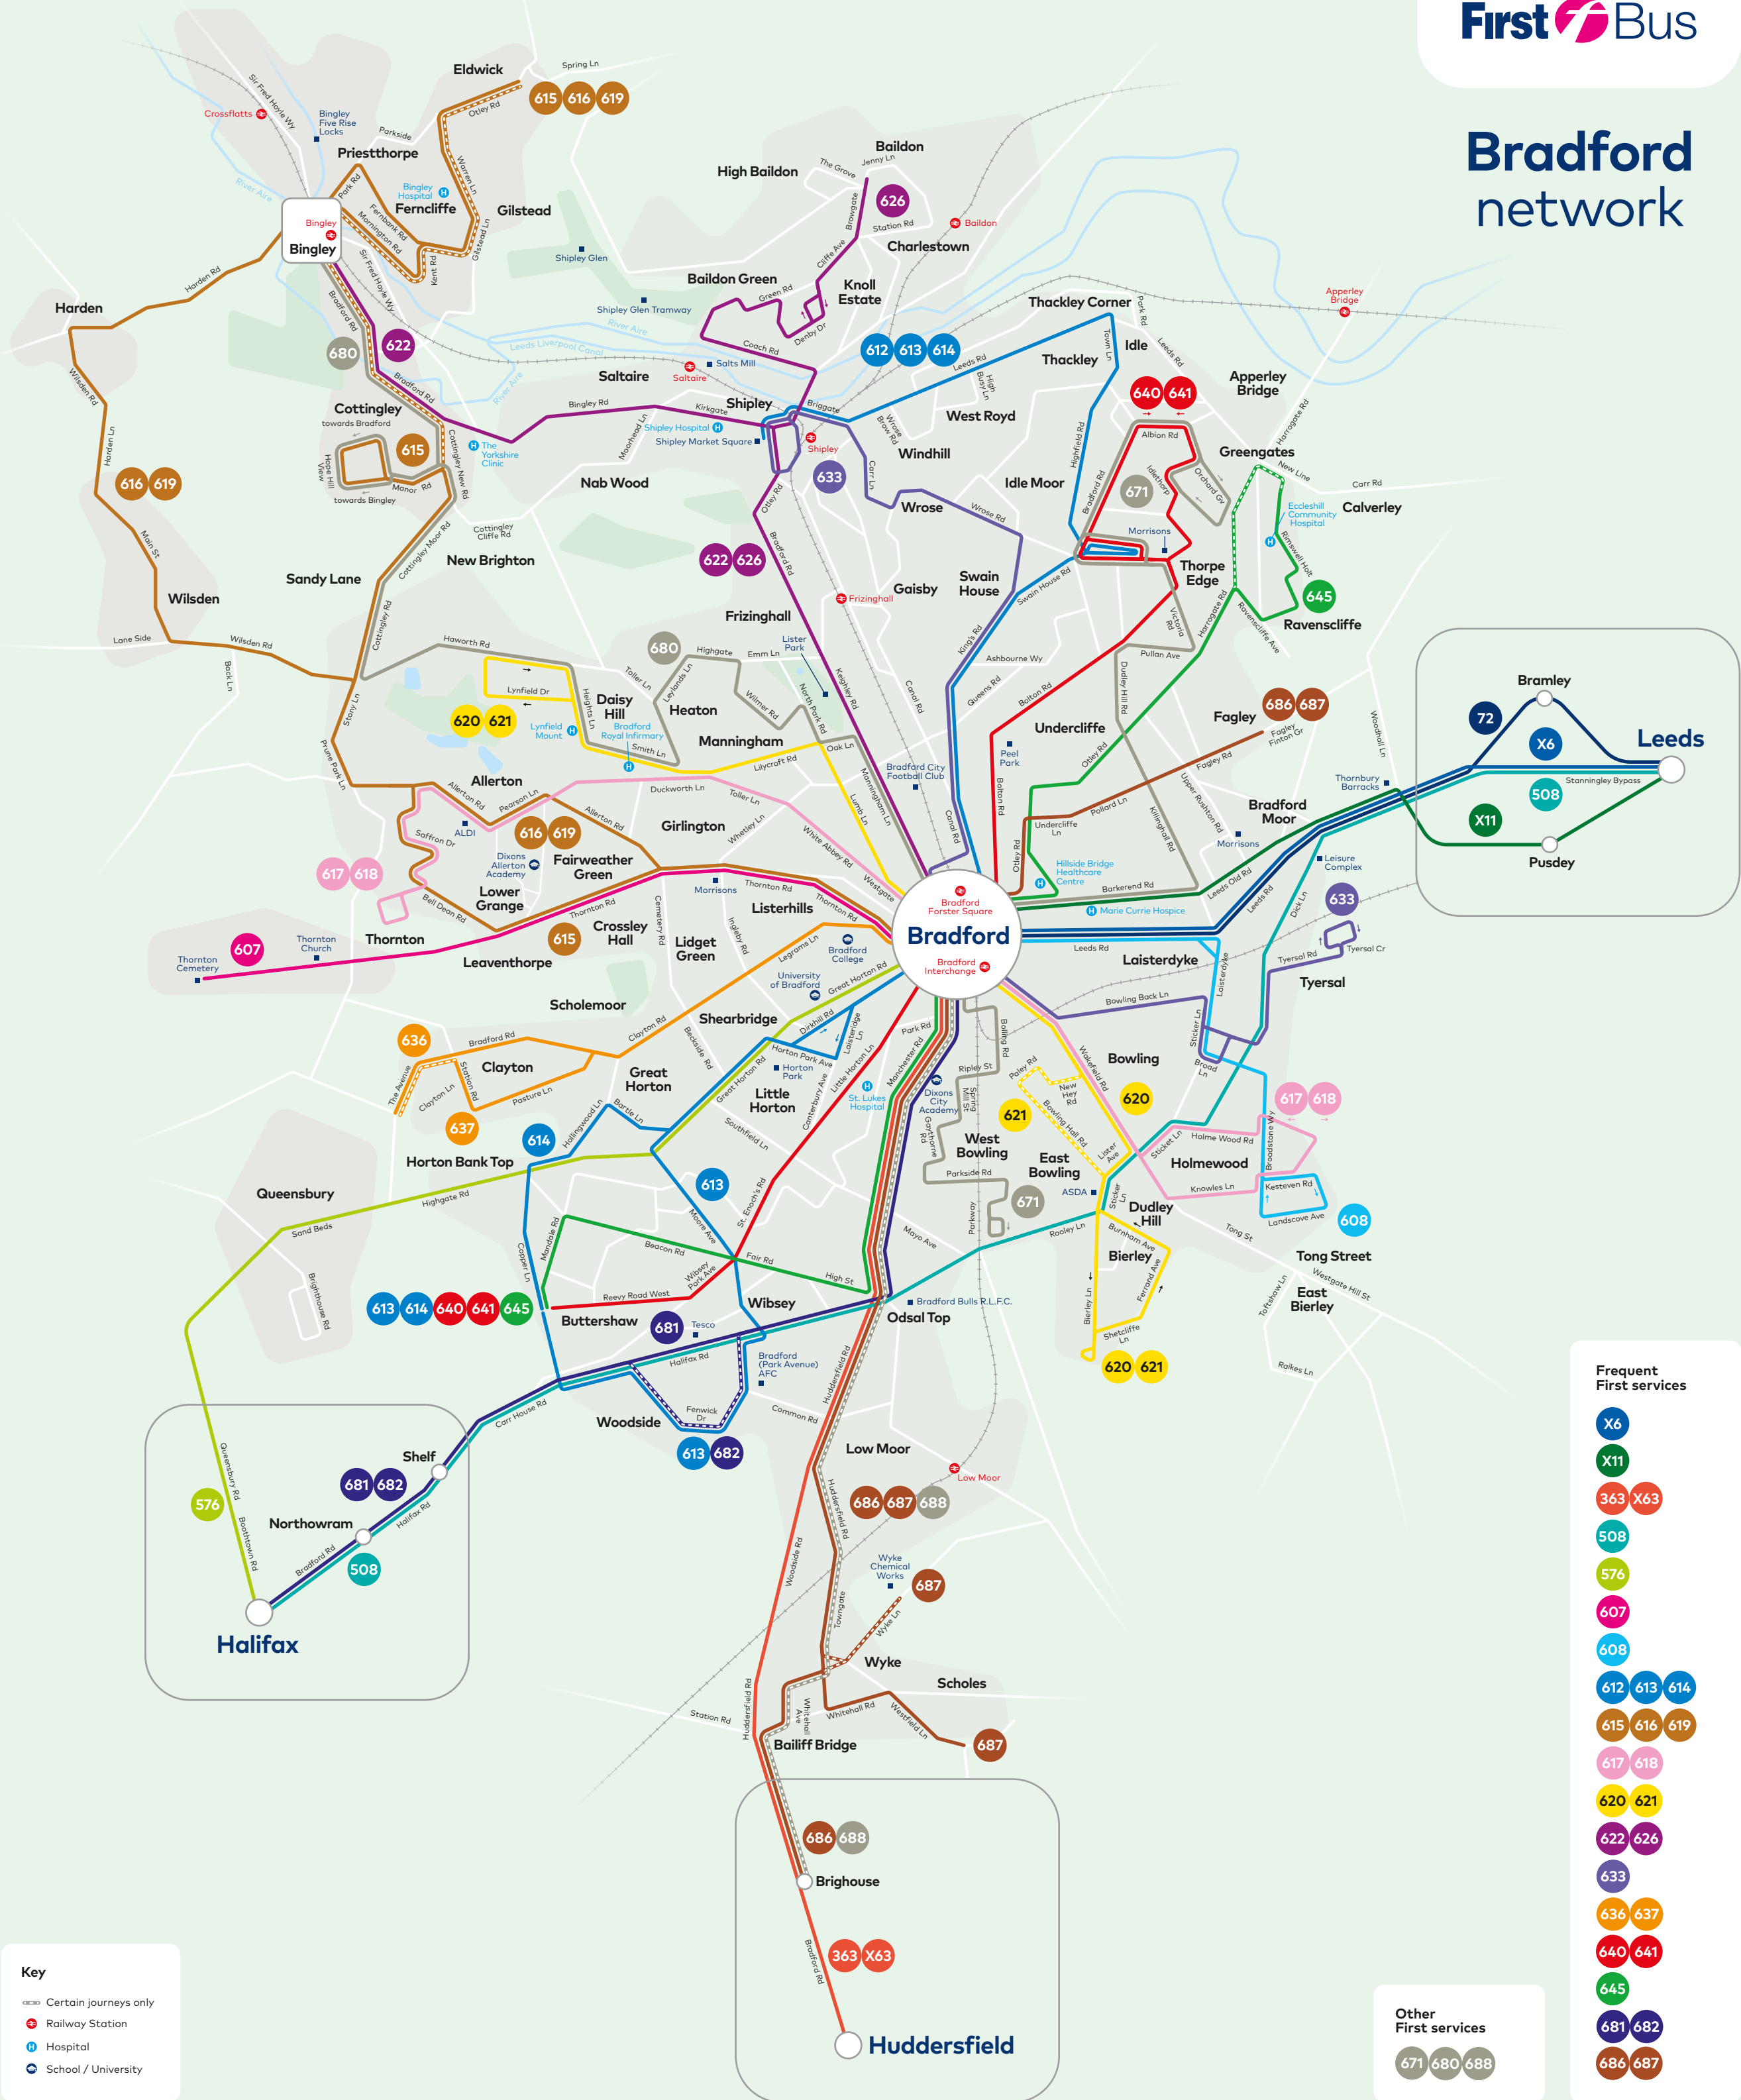

Bradford network

Key

- Certain journeys only
- Railway Station
- ⚕ Hospital
- 🎓 School / University

Other First services

671 680 688

- Frequent First services**
- X6
 - X11
 - 363 X63
 - 508
 - 576
 - 607
 - 608
 - 612 613 614
 - 615 616 619
 - 617 618
 - 620 621
 - 622 626
 - 633
 - 636 637
 - 640 641
 - 645
 - 681 682
 - 686 687