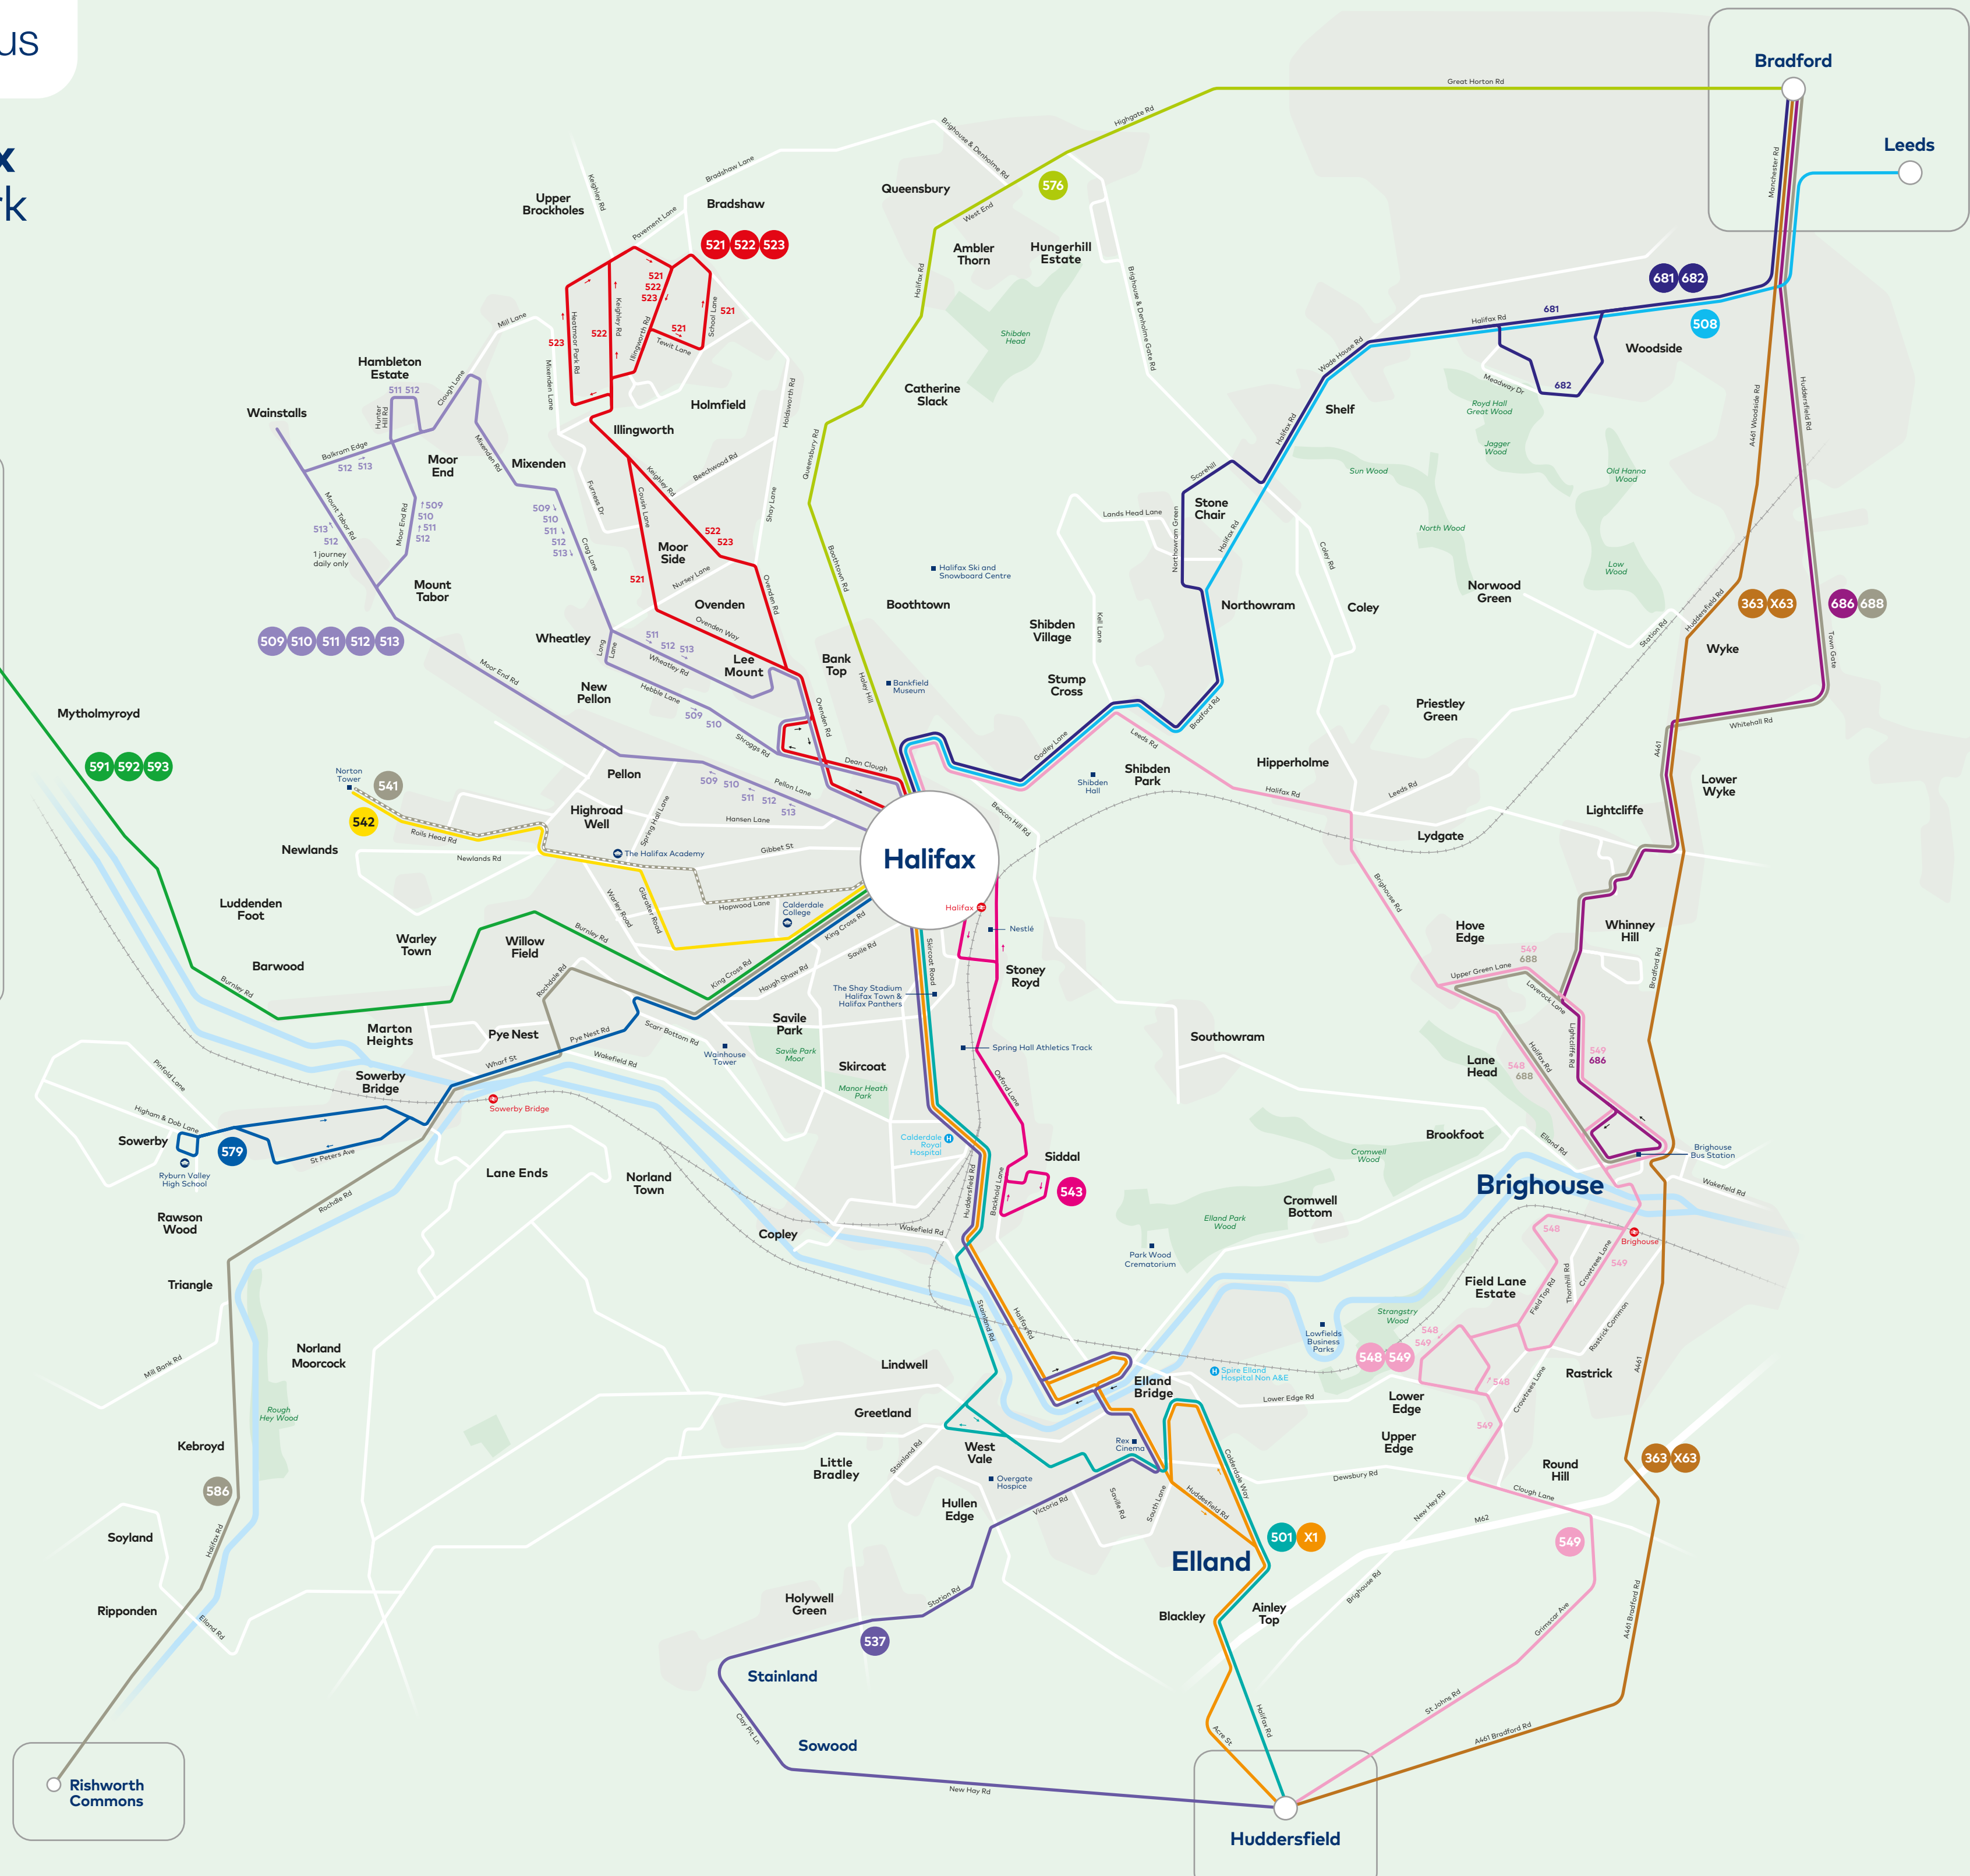

Halifax network

Frequent First services

- 363 X63
- 501 X1
- 508
- 509 510 511 512 513
- 521 522 523
- 537 Evening & Sunday services operated by Team Pennine
- 542
- 543
- 548 549
- 576
- 579
- 591 592 593
- 686

Other First services

- 541
- 586 590
- 688

Key

- Certain journeys only
- Railway Station
- ⓘ Hospital
- Ⓜ School / University