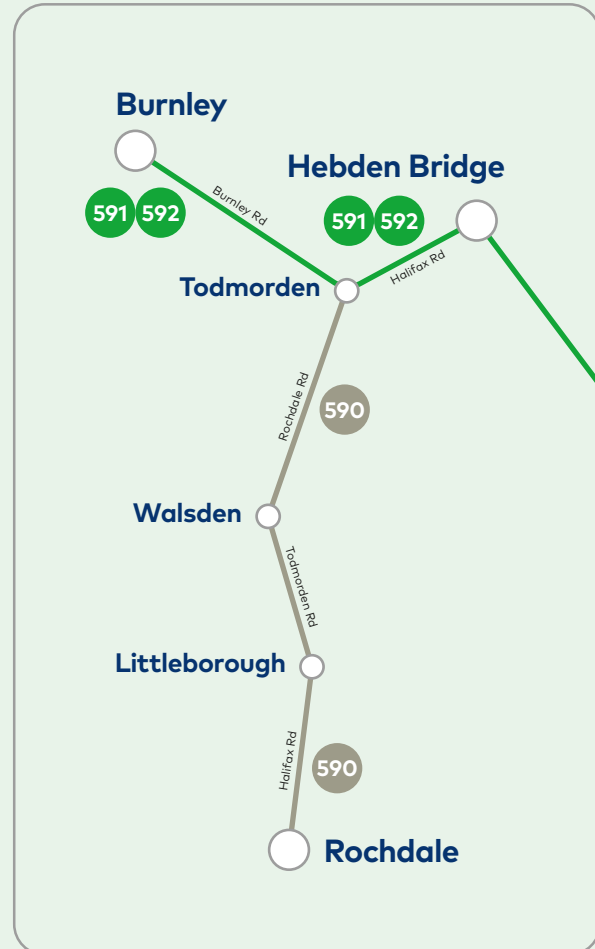

Halifax network

Frequent First services

- 363 X63
- 501 X1
- 508
- 509 510 511 512 513
- 521 522 523
- 537 Evening & Sunday services operated by Team Pennine
- 542
- 543
- 548 549
- 576
- 579
- 591 592 593
- 686

Other First services

- 541
- 586 590
- 688

Key

- Certain journeys only
- Railway Station
- ⓘ Hospital
- Ⓜ School / University