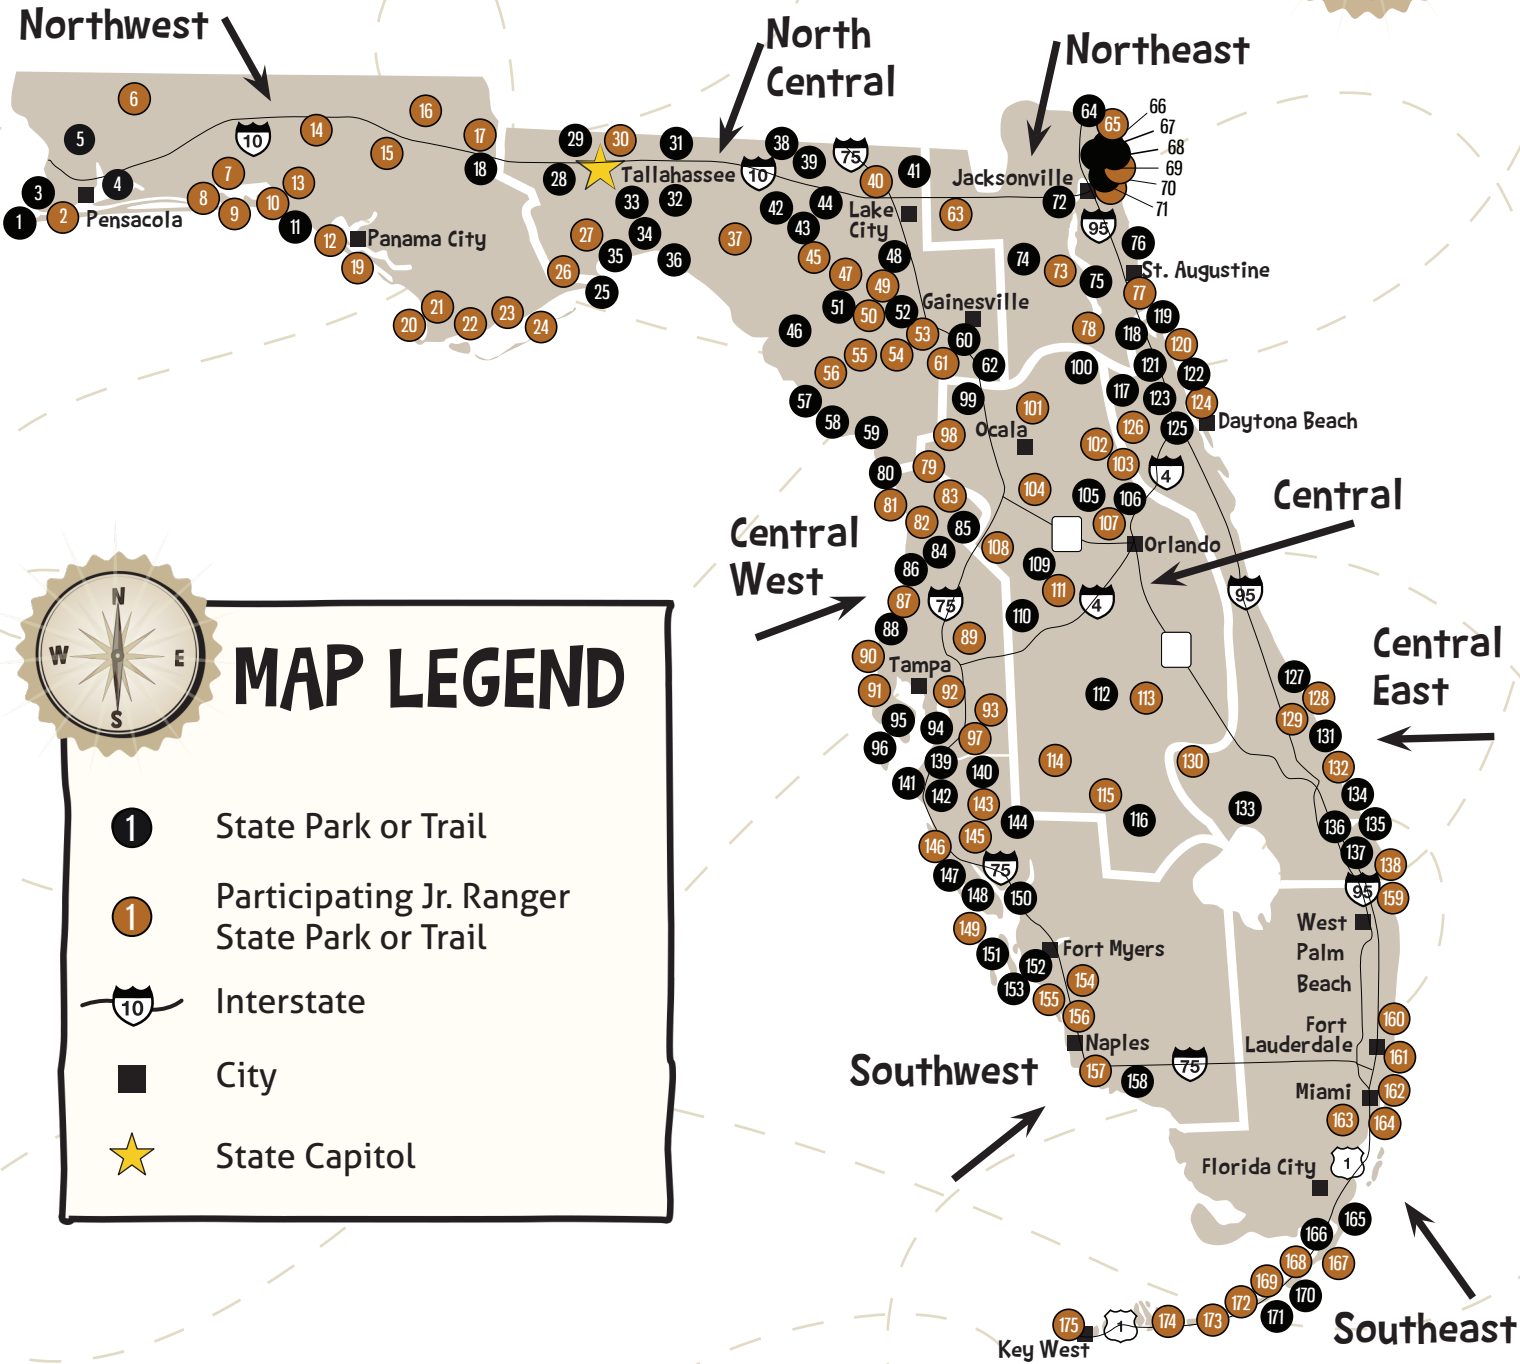

MAP LEGEND

State Park or Trail

Participating Jr. Ranger State Park or Trail

Interstate

■ City

★ State Capitol