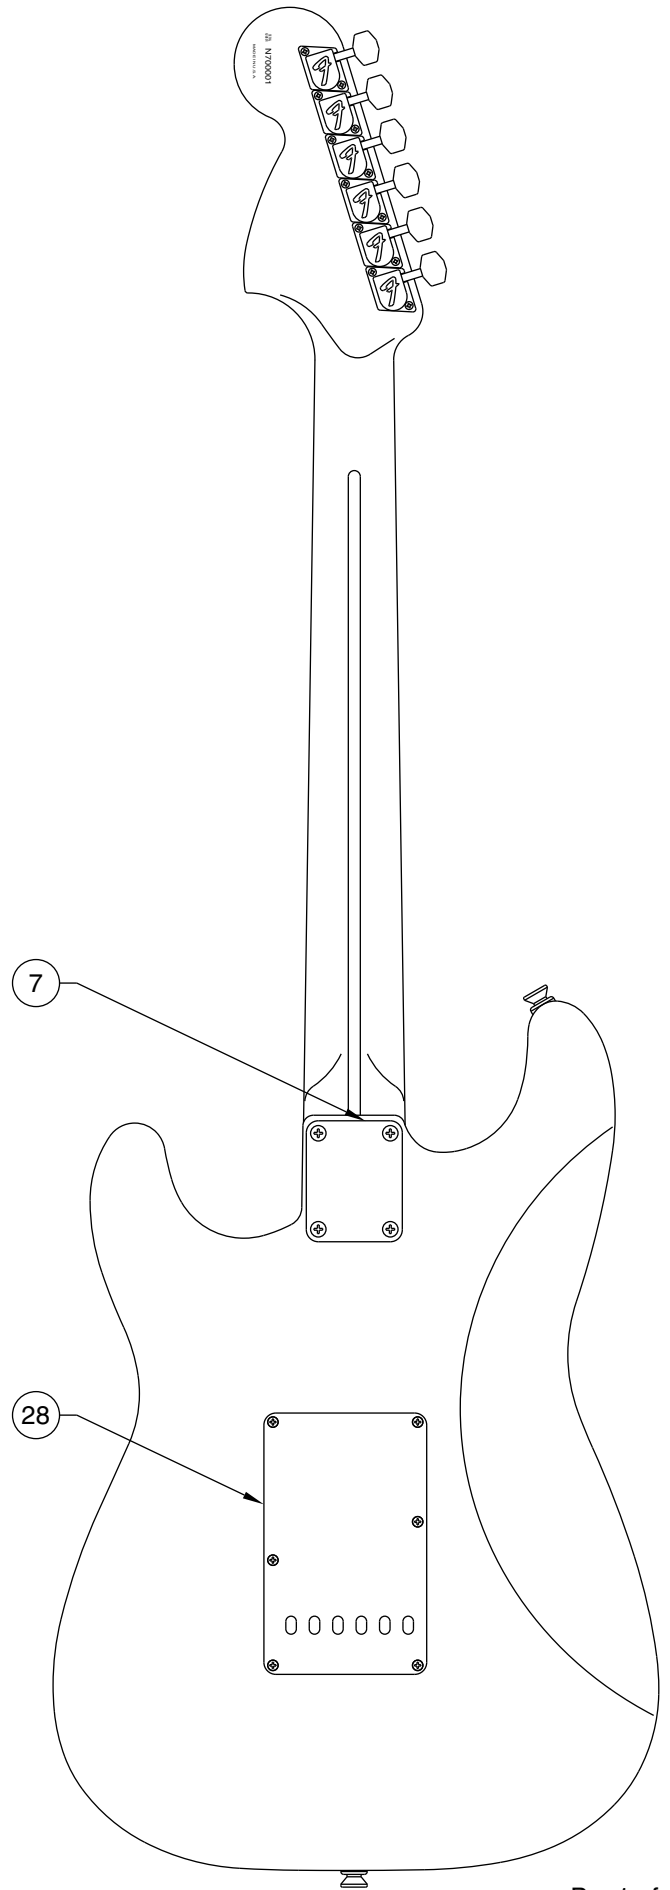

YNGWIE MALMSTEEN STRATOCASTER 0107100/7102

YNGWIE MALMSTEEN STRATOCASTER 0107100/7102

REF.#	P/N	DESCRIPTION
1	0053389000	Neck, '98 Malmsteen, R/W
	0053390000	Neck, '98 Malmsteen, M/N
2	0053684000	Tuning Key, (1) Set
	0011357000	Mounting Screw
3	0029170000	Brass Nut
4	0010389000	String Retainer
	0011358000	Mounting Screw
	0020423000	Spacer
5	0020810000	Truss Rod Adjustment Nut
	0038467000	Truss Rod Adjusting Wrench
6	0053388xxx	Body, '98 Malmsteen, Solid Paint
7	0018353000	Neck Mounting Plate
	0015636000	Mounting Screw
8	0012344000	Strap Button
	0016188000	Mounting Screw
9	0053690000	Pickguard, '98 Malmsteen
	0015578000	Mounting Screw
10	0053392000	Pickup, Dimarzio YJM (2) w/Mint Green Cover
11	0054567000	Pickup, Dimarzio HS-3 w/Mint Green Cover
	0029483000	Mounting Screw
	0036878000	Tubing, Latex Cut
12	0013446000	Control, 250k, Taper
13	0050666000	Control, 250K, Split
	0016352000	Mounting Hex Nut
	0022384000	Lock Washer, Intl
14	0056145000	Knob, Volume, Aged White
15	0056144000	Knob, Tone, Aged White, (2)
16	0053290000	Switch, Lever, 3 Position
	0015776000	Mounting Screw
	0053765000	Knob, Aged White
17	0024832000	Capacitor, .022uf, (2)
18	0012869000	Solder Lug
	0015116000	Mounting Screw
19	0021956000	Output Jack
	0016352000	Mounting Hex Nut
	0016436000	Lock Washer, Intl
20	0010280090	Jack Ferrule
	0015578000	Mounting Screw
21	0019642000	Bridge Assembly, Vintage Strat
	0016170000	Mounting Screw
	0019473000	Bridge Block
	0019656000	Mounting Screw
	0010272100	Claw, Tremolo
	0015636000	Mounting Screw
	0031643000	Spring, Claw
	0026103000	Arm, Tremolo
	0019463000	Knob, Tremolo
22	0019470000	Bridge Plate
23	0019280000	Bridge Section, (6)
24	0015693000	Intonation Screw, (6)
25	0019273000	Intonation Spring, 5&6
	0019281000	Intonation Spring, 1-4
26	0032782000	Height Adjustment Screw, 1&6
	0016071000	Height Adjustment Screw, 2-5
	0018531000	Height Adjusting Wrench
27	0012180000	Spring, Tremolo Arm
28	0019649000	Back Plate
	0015578000	Mounting Screw