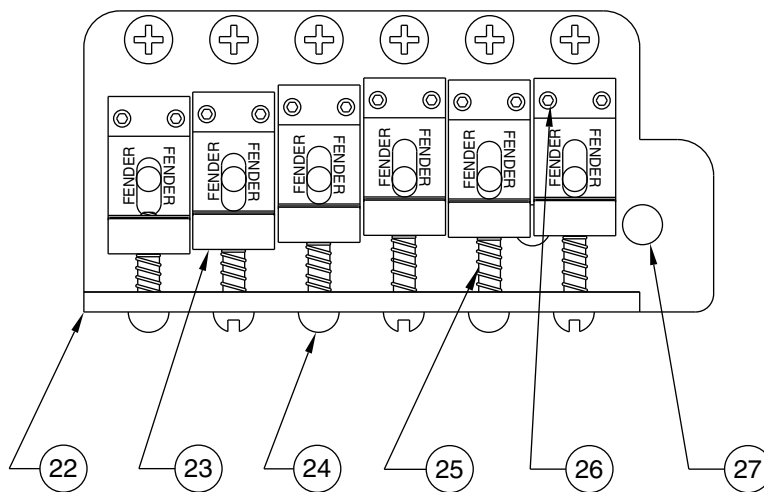

Pickups now used are:

0080969000, neck & middle

0080970000, bridge

2/16/17 DW

Body Part Number	
0053388509	Candy Apple Red
0053388541	Vintage White
0053388572	Sonsic Blue

YNGWIE MALMSTEEN STRATOCASTER 0107100/7102 PICKGUARD ASSEMBLY

BRIDGE ASSEMBLY

YNGWIE MALMSTEEN STRATOCASTER 0107100/7102

SWITCH & CONTROL FUNCTION

3 WAY SWITCH POSITION			
3 	2 	1 	← 3 WAY SWITCH POSITION
T1	T2	T2	← TONE CONTROL
			← NECK PICKUP
			← MIDDLE PICKUP
			← BRIDGE PICKUP
PICKUP IS OFF → 			← PICKUP IS ON