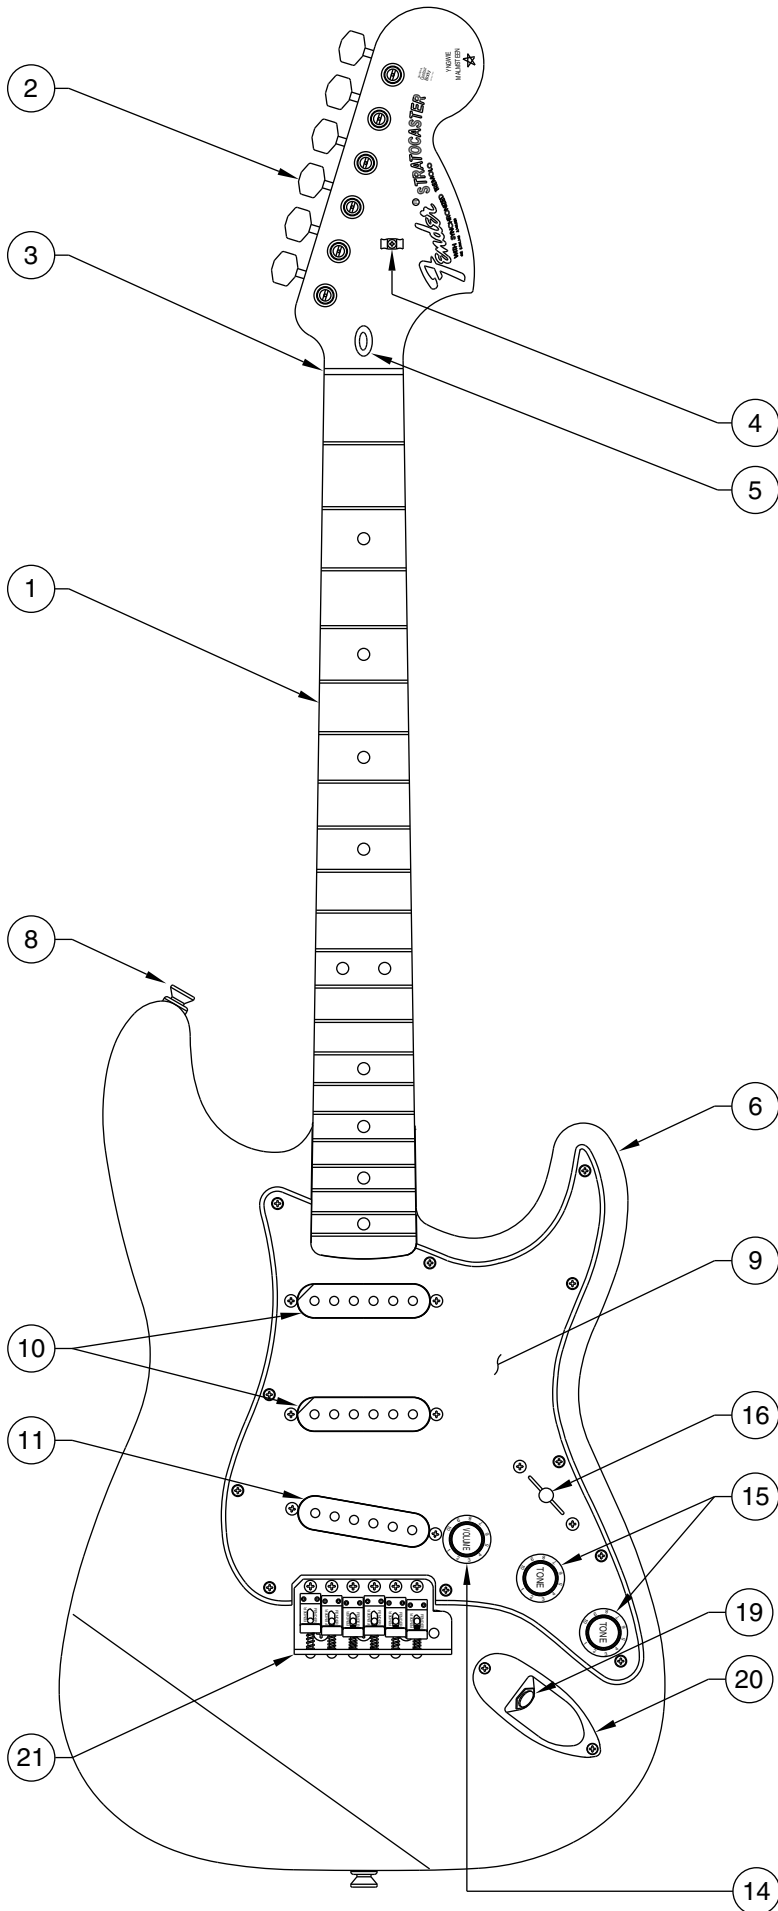

YNGWIE MALMSTEEN STRATOCASTER 0107100/7102

YNGWIE MALMSTEEN STRATOCASTER 0107100/7102

REF.#	P/N	DESCRIPTION
1	0053389000	Neck, '98 Malmsteen, R/W
	0053390000	Neck, '98 Malmsteen, M/N
2	0053684000	Tuning Key, (1) Set
	0011357000	Mounting Screw
3	0029170000	Brass Nut
4	0010389000	String Retainer
	0011358000	Mounting Screw
	0020423000	Spacer
5	0020810000	Truss Rod Adjustment Nut
	0038467000	Truss Rod Adjusting Wrench
6	0053388xxx	Body, '98 Malmsteen, Solid Paint
7	0018353000	Neck Mounting Plate
	0015636000	Mounting Screw
8	0012344000	Strap Button
	0016188000	Mounting Screw
9	0053690000	Pickguard, '98 Malmsteen
	0015578000	Mounting Screw
10	0053392000	Pickup, Dimarzio YJM (2) w/Mint Green Cover
11	0054567000	Pickup, Dimarzio HS-3 w/Mint Green Cover
	0029483000	Mounting Screw
	0036878000	Tubing, Latex Cut
12	0013446000	Control, 250k, Taper
13	0050666000	Control, 250K, Split
	0016352000	Mounting Hex Nut
	0022384000	Lock Washer, Intl
14	0056145000	Knob, Volume, Aged White
15	0056144000	Knob, Tone, Aged White, (2)
16	0053290000	Switch, Lever, 3 Position
	0015776000	Mounting Screw
	0053765000	Knob, Aged White
17	0024832000	Capacitor, .022uf, (2)
18	0012869000	Solder Lug
	0015116000	Mounting Screw
19	0021956000	Output Jack
	0016352000	Mounting Hex Nut
	0016436000	Lock Washer, Intl
20	0010280090	Jack Ferrule
	0015578000	Mounting Screw
21	0019642000	Bridge Assembly, Vintage Strat
	0016170000	Mounting Screw
	0019473000	Bridge Block
	0019656000	Mounting Screw
	0010272100	Claw, Tremolo
	0015636000	Mounting Screw
	0031643000	Spring, Claw
	0026103000	Arm, Tremolo
	0019463000	Knob, Tremolo
22	0019470000	Bridge Plate
23	0019280000	Bridge Section, (6)
24	0015693000	Intonation Screw, (6)
25	0019273000	Intonation Spring, 5&6
	0019281000	Intonation Spring, 1-4
26	0032782000	Height Adjustment Screw, 1&6
	0016071000	Height Adjustment Screw, 2-5
	0018531000	Height Adjusting Wrench
27	0012180000	Spring, Tremolo Arm
28	0019649000	Back Plate
	0015578000	Mounting Screw