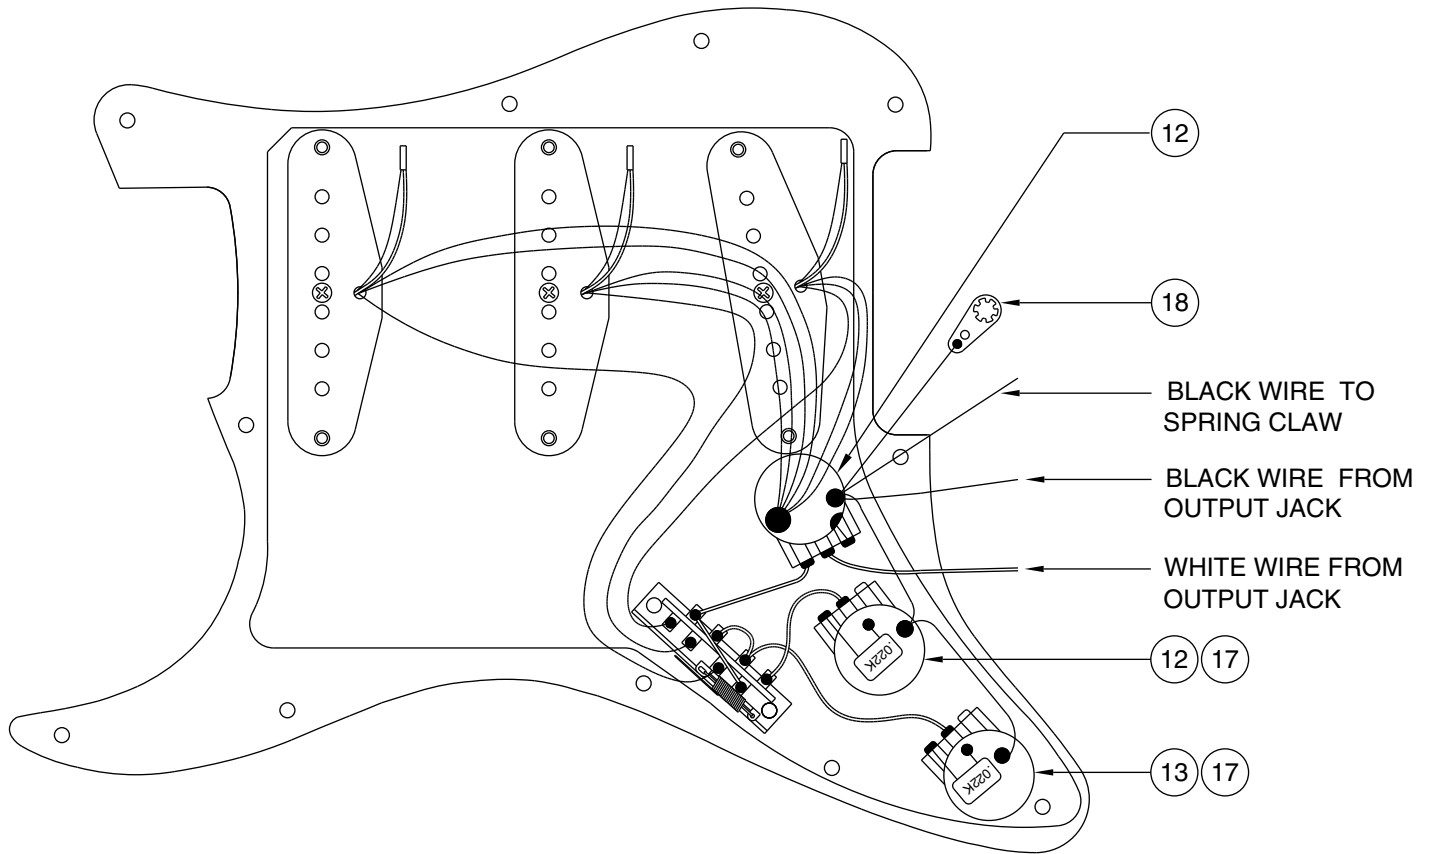

Pickups now used are:

0080969000, neck & middle

0080970000, bridge

2/16/17 DW

Body Part Number	
0053388509	Candy Apple Red
0053388541	Vintage White
0053388572	Sonsic Blue

YNGWIE MALMSTEEN STRATOCASTER 0107100/7102 PICKGUARD ASSEMBLY

BRIDGE ASSEMBLY

YNGWIE MALMSTEEN STRATOCASTER 0107100/7102

SWITCH & CONTROL FUNCTION

3 WAY SWITCH POSITION			
3 	2 	1 	← 3 WAY SWITCH POSITION
T1	T2	T2	← TONE CONTROL
			← NECK PICKUP
			← MIDDLE PICKUP
			← BRIDGE PICKUP
PICKUP IS OFF → 			← PICKUP IS ON