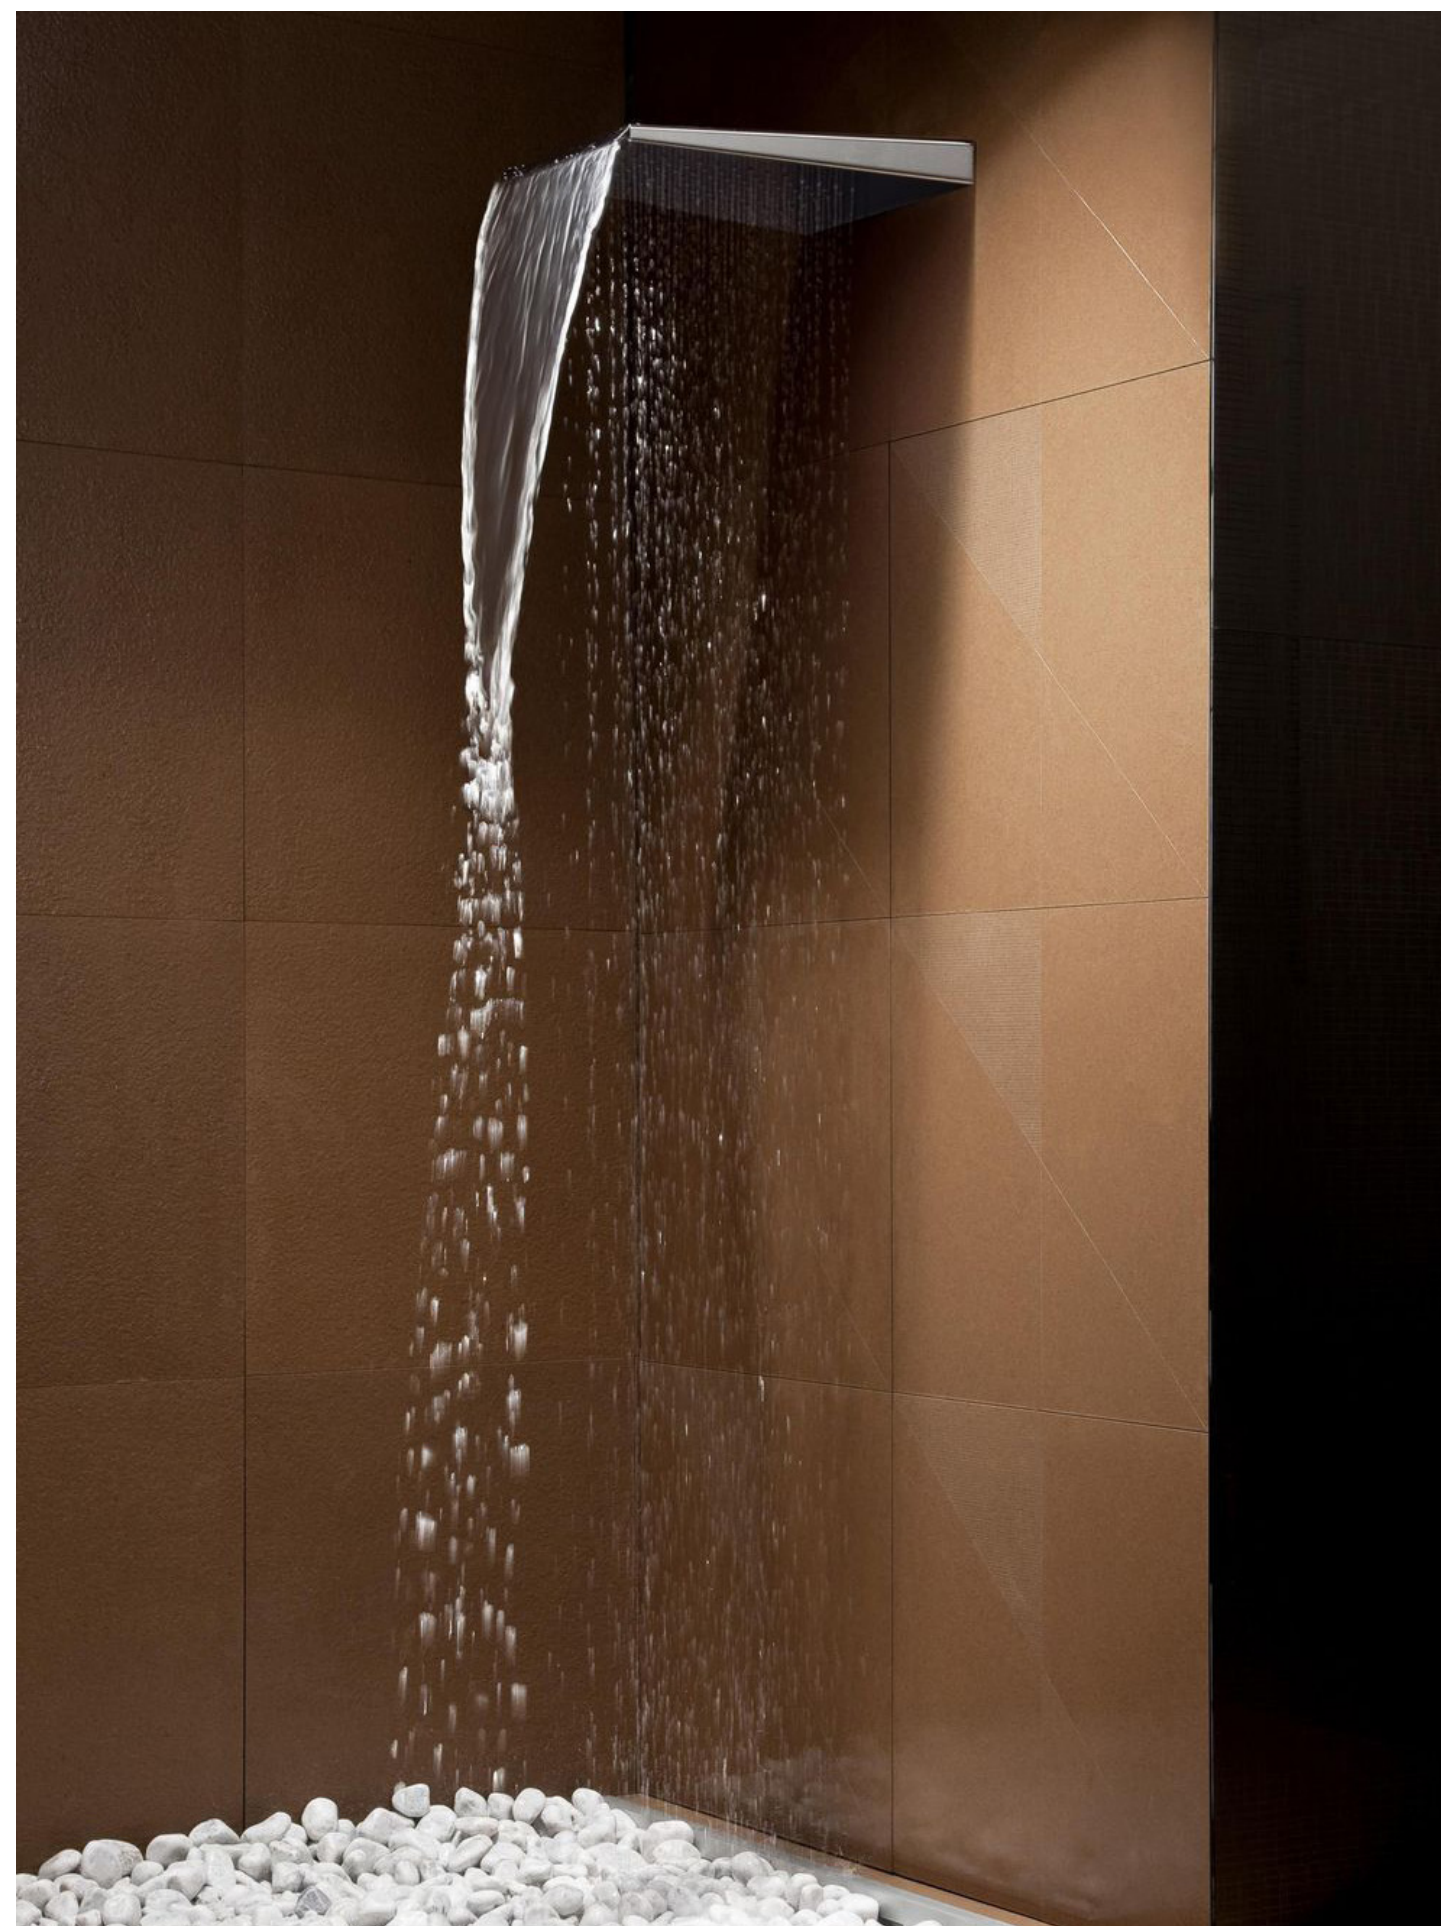

FONTANA
Showers®

Shower Heads

S H O W E R H E A D S

California Nickel Brushed 10" Rain Shower Head Swivel Tub Spout With Hand Shower Unit
FS-0207181

Tunas 7.5" Rainfall Shower Head with 13" Shower Arm
FS119PRS

Fontana Romo Rainfall Dark Oil Rubbed Bronze LED Color Changes Shower Set
Single Handle Oil Rubbed Bronze Shower
FS-5808

SHOWER HEADS

Fontana 12" Oil Rubbed Bronze Square Color Changing LED Rain Shower Head (Solid Brass)
FS091DRB

Fontana Milan Recessed Oil Rubbed Bronze 24" Multi Color
LED Rain Shower Head
FS-d099-or

Fontana 16" Stainless Steel Color Changing LED Rain Shower
Head Oil Rubbed Bronze Finish
FS-d098-or

Alajuela Concealed Gold Plate Square Rain Shower Head
FS-03781

Fontana LED Colors Rain Shower Head Dark Oil Rubbed Bronze Finish
FS-593RC

Experience a whole new way to shower with this Oil Rubbed Bronze LED Shower Head from Fontana! Made from high quality brass material, this shower head is built to last - ensuring many fun & enjoyable showers for years to come.