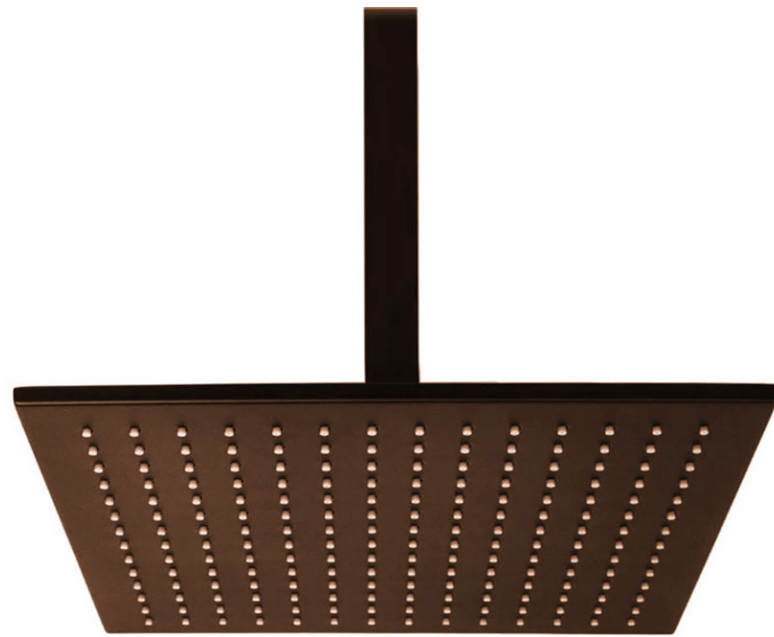

FONTANA
Showers®

Shower Heads

S H O W E R H E A D S

California Nickel Brushed 10" Rain Shower Head Swivel Tub Spout With Hand Shower Unit
FS-0207181

Tunas 7.5" Rainfall Shower Head with 13" Shower Arm
FS119PRS

Spiritus Chrome Finish Rain Fall Showerhead
FS115RSC

Fontana Artemisa Wall Mount Brushed Nickel Finish Shower Set
FS114SHA

Fontana Soriano Wall Mount Chrome Finish Shower Set
FS114PRS

Fontana Reno Brass With Chrome Polished Finish Rain Shower Head
BSTZWB0041

Fontana Romo Rainfall Dark Oil Rubbed Bronze LED Color Changes Shower Set
Single Handle Oil Rubbed Bronze Shower
FS-5808

SHOWER HEADS

Fontana 12" Oil Rubbed Bronze Square Color Changing LED Rain Shower Head (Solid Brass)
FS091DRB

Fontana LED Colors Rain Shower Head Dark Oil Rubbed Bronze Finish
FS-593RC

Experience a whole new way to shower with this Oil Rubbed Bronze LED Shower Head from Fontana! Made from high quality brass material, this shower head is built to last - ensuring many fun & enjoyable showers for years to come.