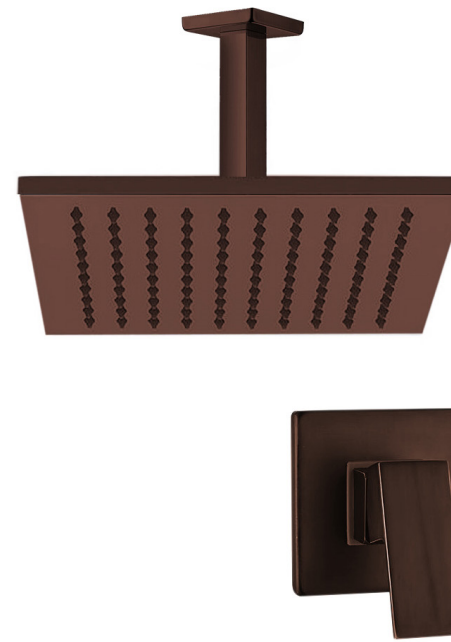

12" Solid Brass Square Gold Rainfall Wall Mount Shower Head
0408

Fontana Oil Rubbed Bronze Square Color Changing LED Rain Shower Head with Mixing Valve Controller (Solid Brass)
FS091LRB