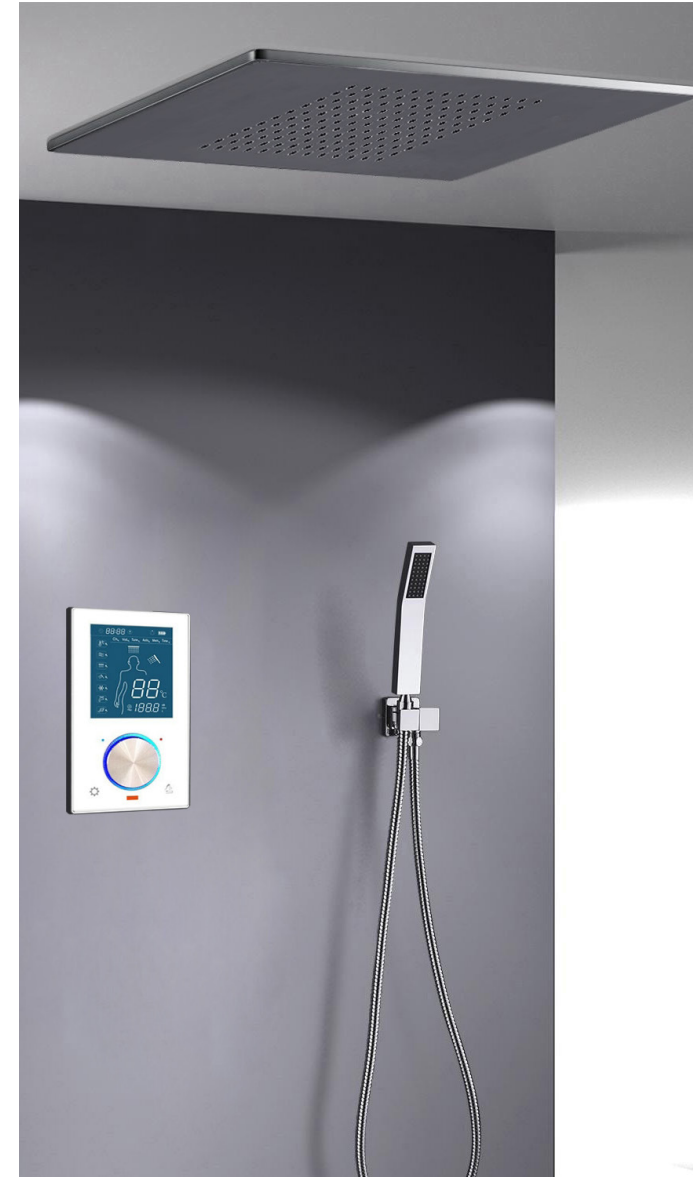

Fontana Romo Rainfall Dark Oil Rubbed Bronze LED Color Changes Shower Set
Single Handle Oil Rubbed Bronze Shower
FS-5808

SHOWER HEADS

Fontana 12" Oil Rubbed Bronze Square Color Changing LED Rain Shower Head (Solid Brass)
FS091DRB

Fontana Milan Recessed Oil Rubbed Bronze 24" Multi Color
LED Rain Shower Head
FS-d099-or

Fontana 16" Stainless Steel Color Changing LED Rain Shower
Head Oil Rubbed Bronze Finish
FS-d098-or

Alajuela Concealed Gold Plate Square Rain Shower Head
FS-03781

Fontana Lenox LED WaterFall/RainFall Gold Finish Shower Head
FS-5781

Fontana Lenox WaterFall/RainFall Gold Finish Shower Head
FS-5778

Ajaccio LED Shower Ceiling Mounted Digital Display Sensor
Control Thermostat Kit
FS-02728

Fontana LED Colors Rain Shower Head Dark Oil Rubbed Bronze Finish
FS-593RC

Experience a whole new way to shower with this Oil Rubbed Bronze LED Shower Head from Fontana! Made from high quality brass material, this shower head is built to last - ensuring many fun & enjoyable showers for years to come.