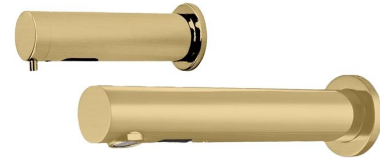

# Sensor Faucets

---

Sensor Faucet

Soap Dispenser

Fontana Rio Brushed Nickel Finish Commercial Wall Mount Dual Automatic Sensor Faucet with Sensor Soap Dispenser  
**FS9087**

Fontana Rio Brushed Gold Finish Commercial Dual Sensor Faucet And Soap Dispenser  
**FS9086**