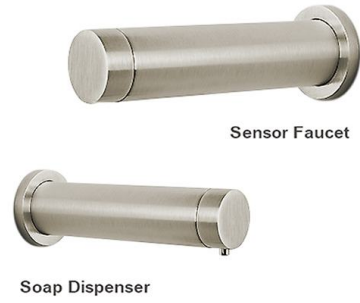

Sensor Faucets

Sensor Faucet

Soap Dispenser

Fontana Rio Brushed Nickel Finish Commercial Wall Mount Dual Automatic Sensor Faucet with Sensor Soap Dispenser
FS9087