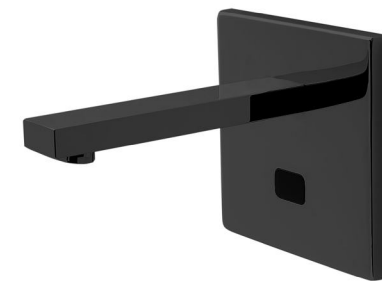

Fontana Commercial Oil Rubbed Bronze Automatic
Wall Mount XT5 Sensor Faucet
FSXT53