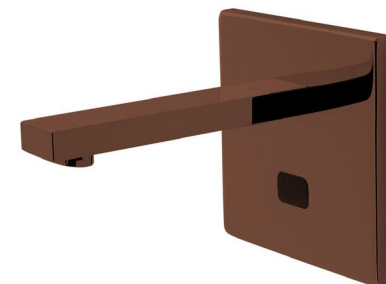

# Sensor Faucets

Fontana Commercial Chrome Wall Mounted XT5  
Automatic Sensor Faucet  
**FSXT50**

Fontana Commercial Brushed Nickel Wall Mounted XT5  
Automatic Sensor Faucet  
**FSXT50B**

Fontana Commercial Wall Mount XT5 Automatic  
Sensor Faucet, Gold Tone  
**FSXT51**