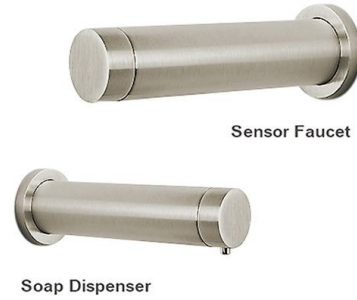

Fontana Rio Brushed Nickel Finish Commercial Wall Mount Dual Automatic Sensor Faucet with Sensor Soap Dispenser
FS9087