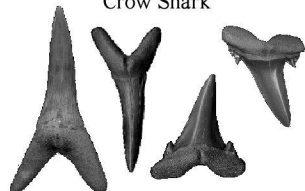

COMMON FOSSILS FROM THE CRETACEOUS OF NEW JERSEY

Squalicorax kaupi
Crow Shark

Mosasaur
Great Marine Reptile

Squalicorax pristodontus
Crow Shark

Cretolamna appendiculata
Mackerel Shark

Scapanorhynchus texanus
Goblin Shark

Archaeolamna kopingensis
Mackerel Shark

Squatina hassei
Angel Shark

Anomaeodus phasolus
Early Drumfish

Ischyryhiza mira
Sawfish teeth

Enchodus petrosus
Saber-Tooth Salmon

Belemnitella americana Ammonite Fragments
Squid-like animal

Protocallianassa mortoni
Ghost Shrimp Claw Fragment