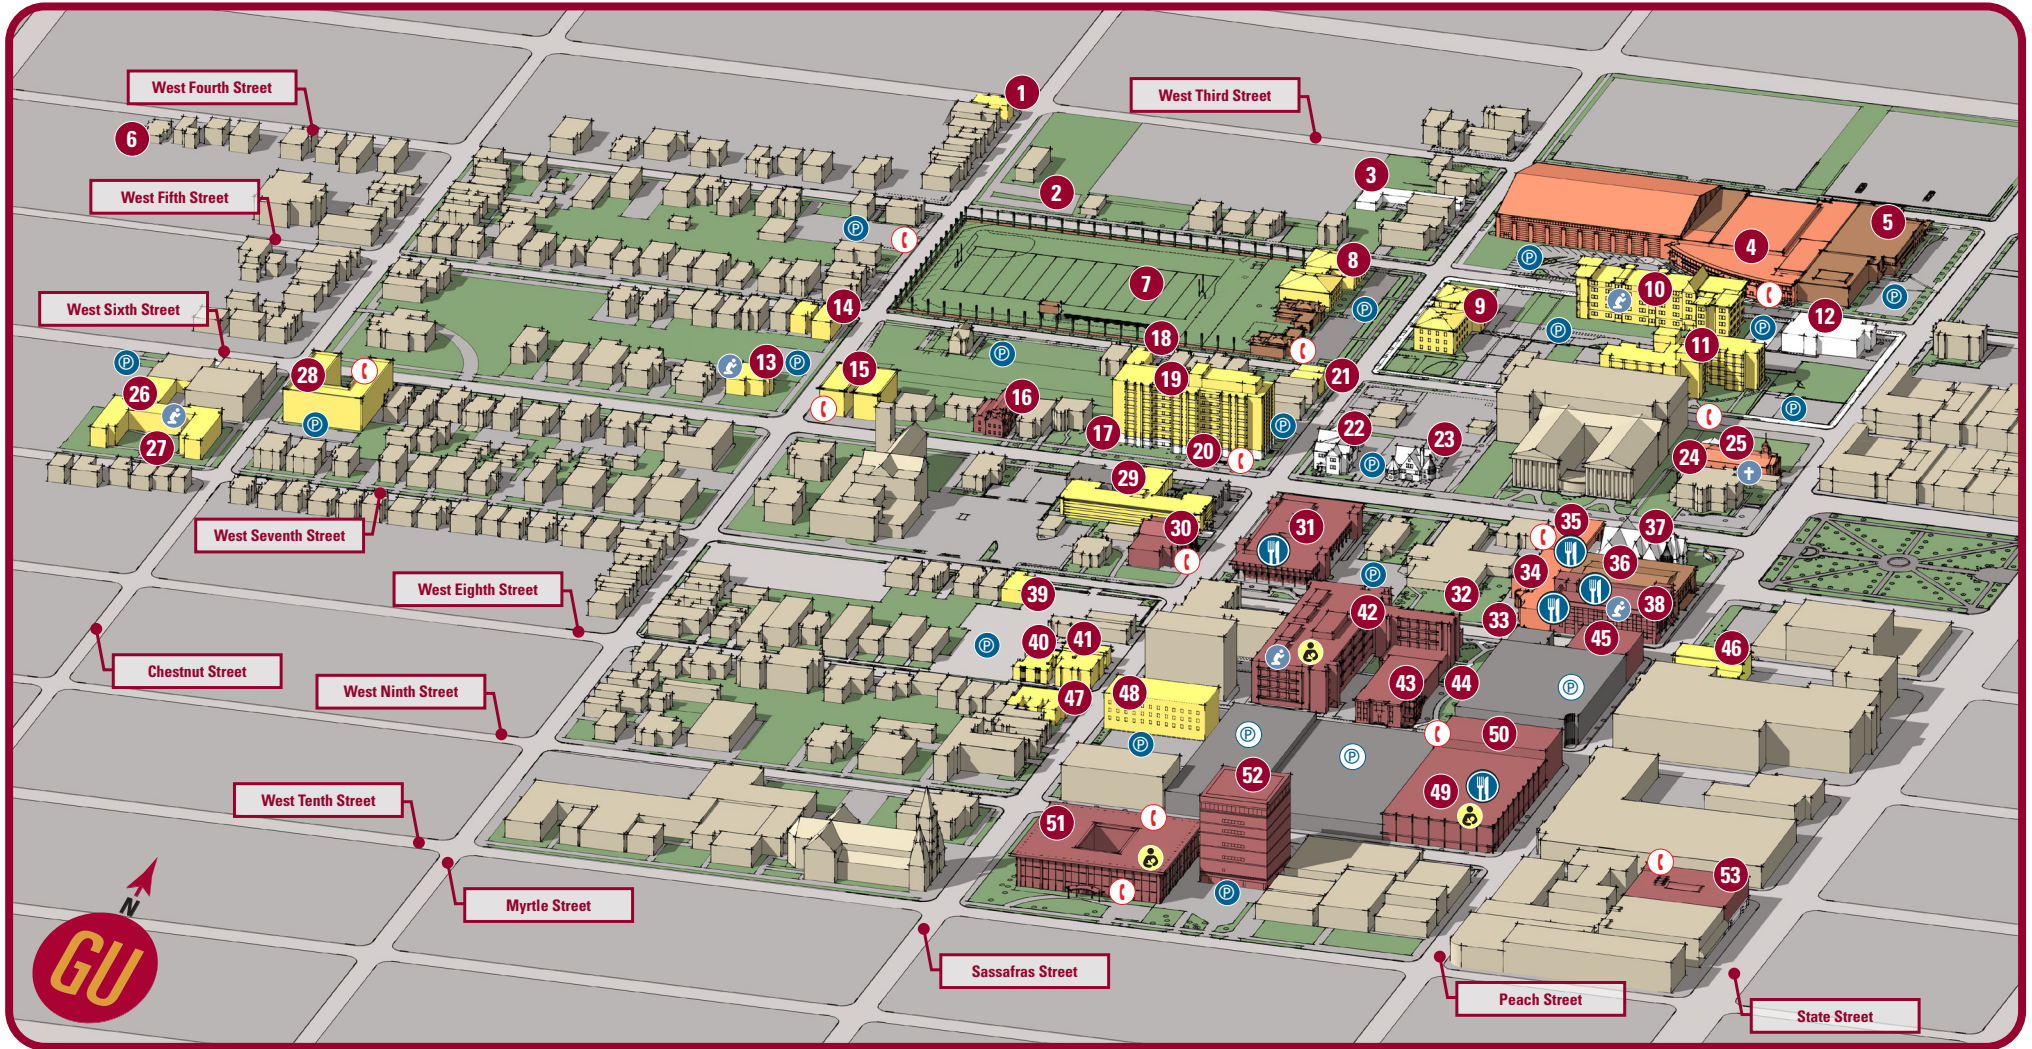

## ADMINISTRATION ○

- 38 Admissions- Global (International)
- 22 Admissions- Graduate
- 22 Admissions- Undergraduate
- 17 Campus Police & Safety
- 23 Cashier
- 23 Courthouse Commons
- 53 Erie Technology Incubator (ETI)
- 22 Gitnik Manse
- 12 Human Resources
- 22 New Student Welcome Center
- 37 Old Main
- 3 Physical Plant
- 24 Registrar
- 53 Small Business Development Center (SBDC)
- 12 University Services

## ATHLETIC FACILITIES ●

- 5 Carnival Athletic Pavilion
- 36 Highmark Events Center
- 7 McConnell Family Stadium

## ON-CAMPUS DINING 🍴

- 34 Beyer Hall Dining
- 34 Chick-fil-A
- 34 Doc's Landing
- 49 Intermetzo
- 31 Urban Brew

## LANDMARKS

- 44 AJ's Way
- 32 Friendship Green
- 33 Gannon Arch
- 7 Golden Knight Sculpture