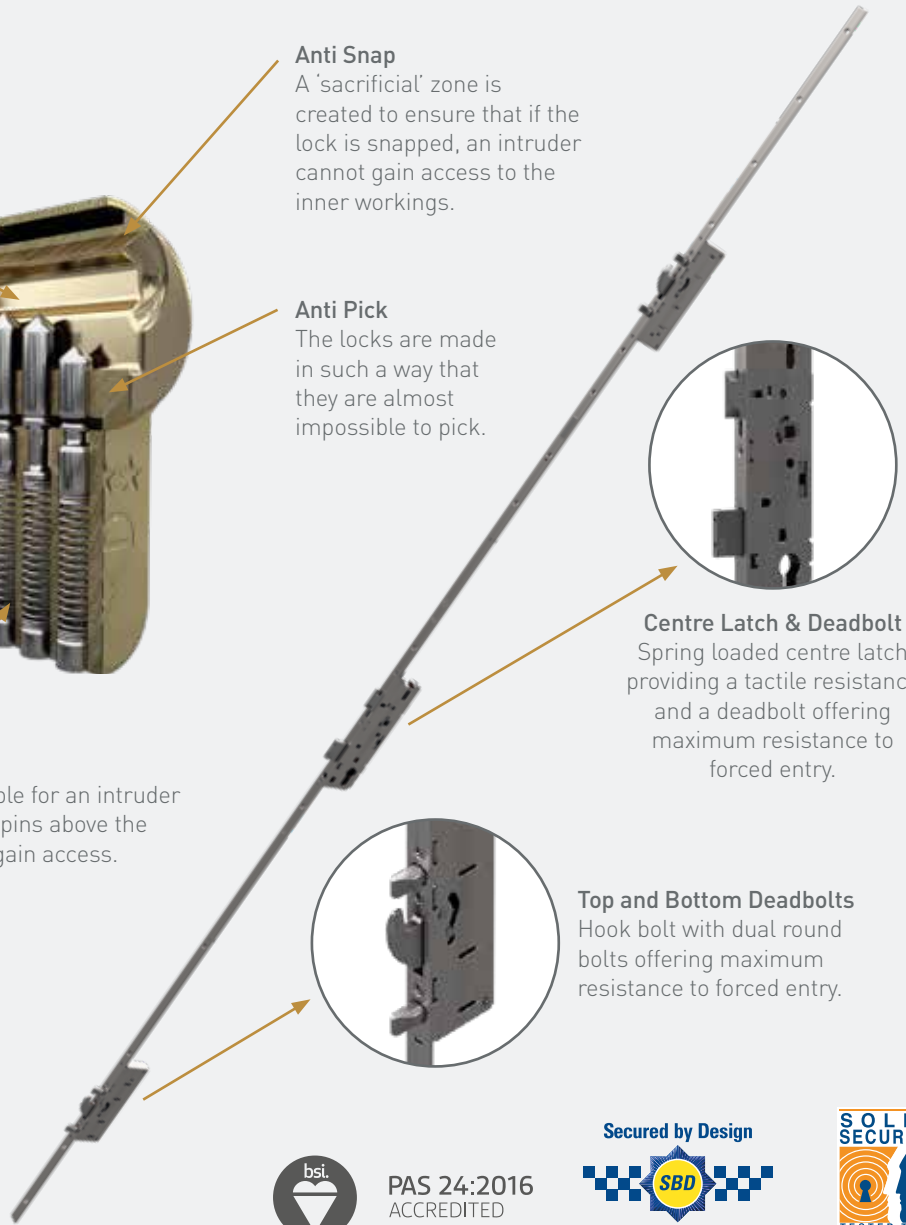

OUR DOORS PROVIDE OUTSTANDING PROTECTION FOR YOUR HOME AS STANDARD

Anti Drill

Hardened steel anti-drill pins are located at each side of the cylinder. All moving pins are also nickel-plated hardened steel (50 HRC maximum).

Anti Snap

A 'sacrificial' zone is created to ensure that if the lock is snapped, an intruder cannot gain access to the inner workings.

Anti Pick

The locks are made in such a way that they are almost impossible to pick.

Combinations

Over 80,000 different key combinations

Anti Bump

It is not possible for an intruder to 'bump' the pins above the shear line to gain access.

Centre Latch & Deadbolt

Spring loaded centre latch providing a tactile resistance and a deadbolt offering maximum resistance to forced entry.

Top and Bottom Deadbolts

Hook bolt with dual round bolts offering maximum resistance to forced entry.

3 Star Rating

Our cylinders have been awarded a 3 star rating, which means they have passed all of the criteria of the TS007 British Kitemark.