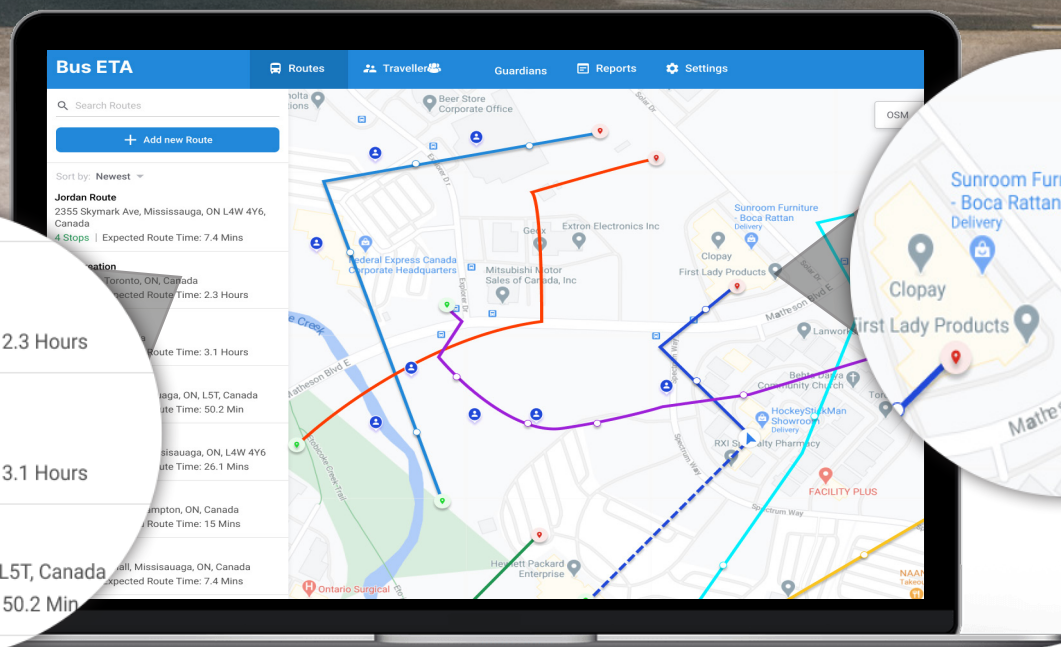

## Real Time Updates Of Public Transit

## Bus ETA

Give real-time live location updates of arriving buses to passenger's mobile apps while easily adjusting and creating new bus routes

## Geotabs & NFC Readers

Track the location of vehicles and individuals riding each vehicle when NFC tags are scanned on readers located within the bus

### **Bus ETA**

Track bus location and provide real-time updates of route information to mobile apps