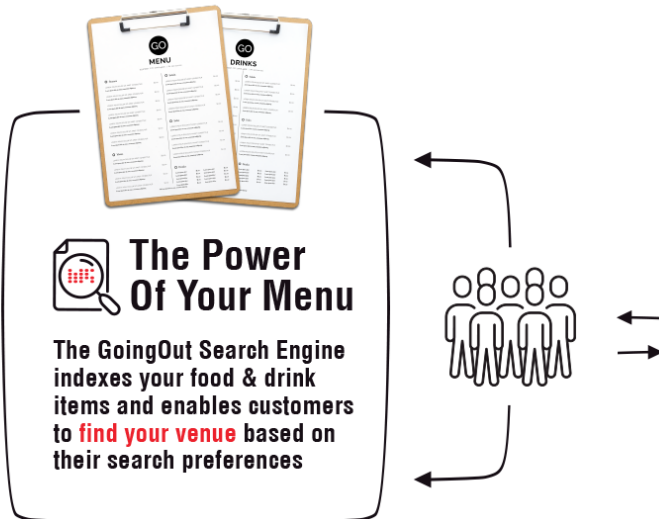

The Food & Drink Search Engine

GoingOut for Venues

How GoingOut works for your venue?

Create your Premium Venue Profile on the UK's Food & Drink Search Engine

How customers find your venue using GoingOut

- River Thai**
Search for Venue Type or Name (River Thai)
- Thai Food**
Search for Cuisine Type (Thai Food)
- Pad Thai**
Search for Food & Drink Items (Pad Thai)

Upload unlimited venue photos

Detailed venue description

Connect with new customers

Map location & directions

Display your opening hours

Display food & drink options

List all of your venue facilities

List all of your venue features