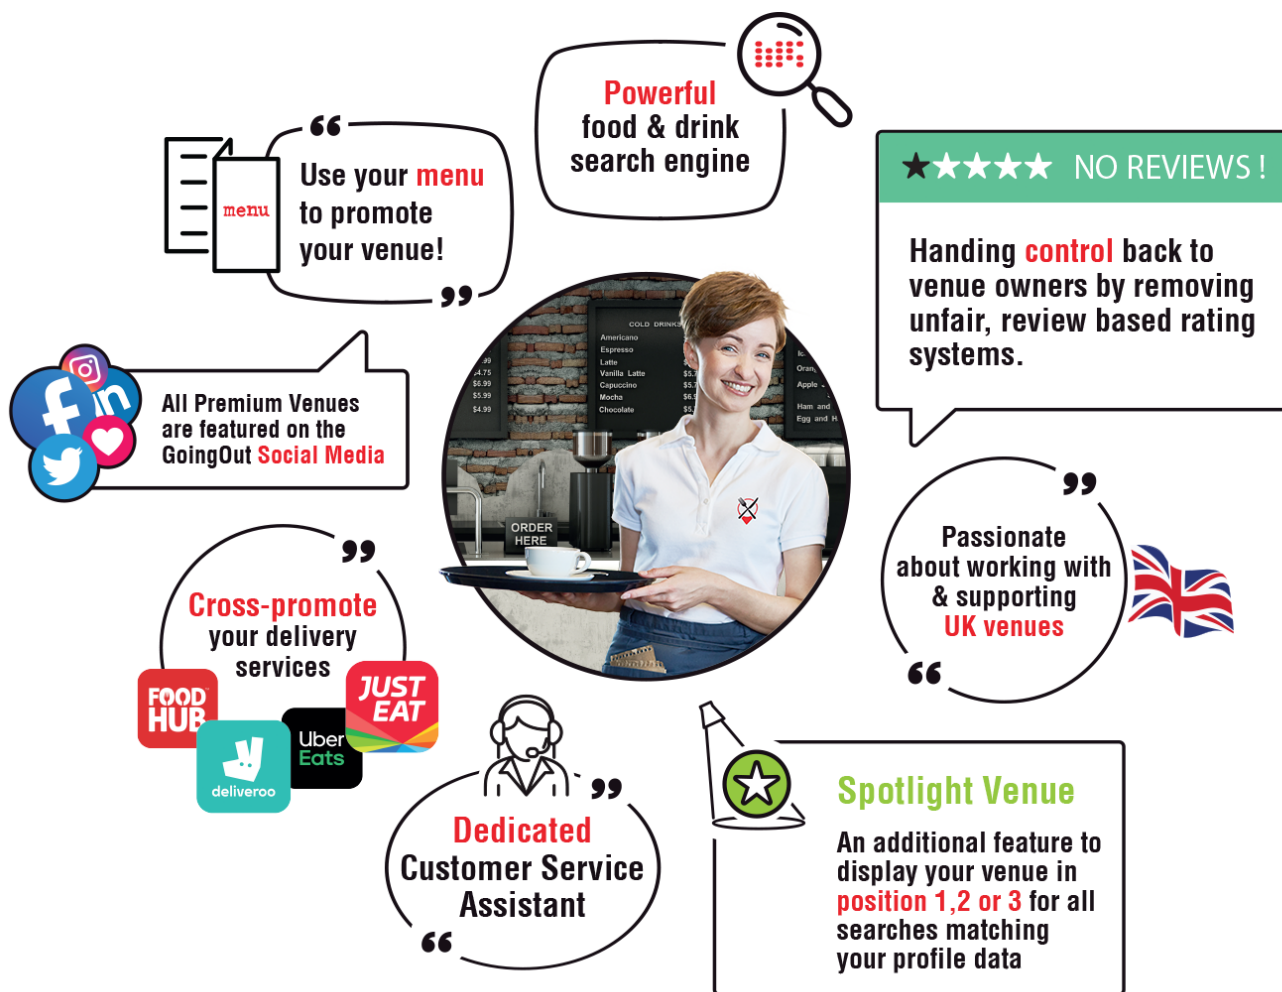

Powerful features & benefits