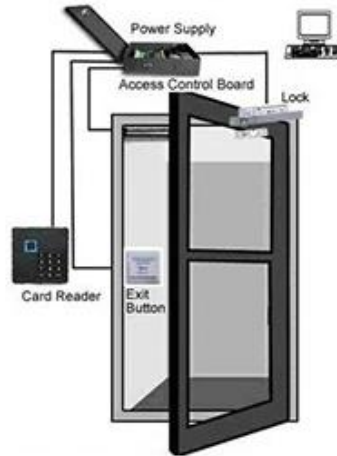

You May Need

Complete Door Access Control Solution Provider

RFID Card