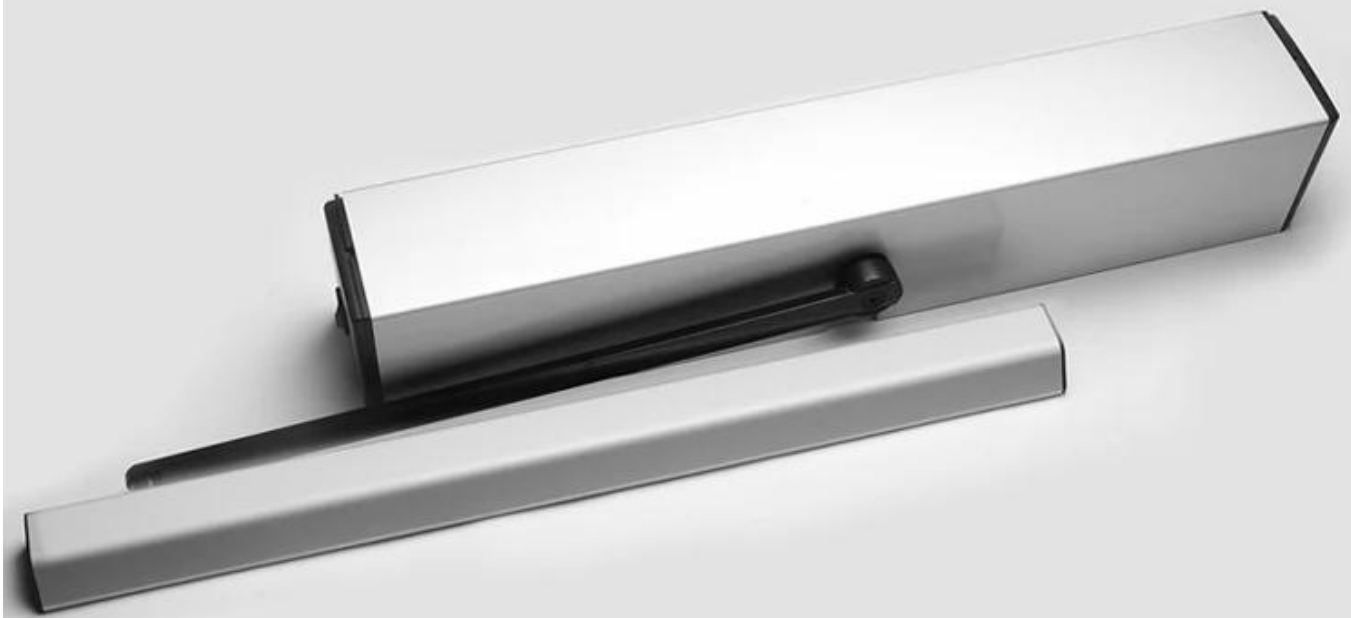

Intelligent Automatic Flat Door system

— Installation mode —

Pull-arm mounting: Suitable for door wing opening inward (drive system inside)

Push Arm Installation: Suitable for door wing opening outward (drive system inside)