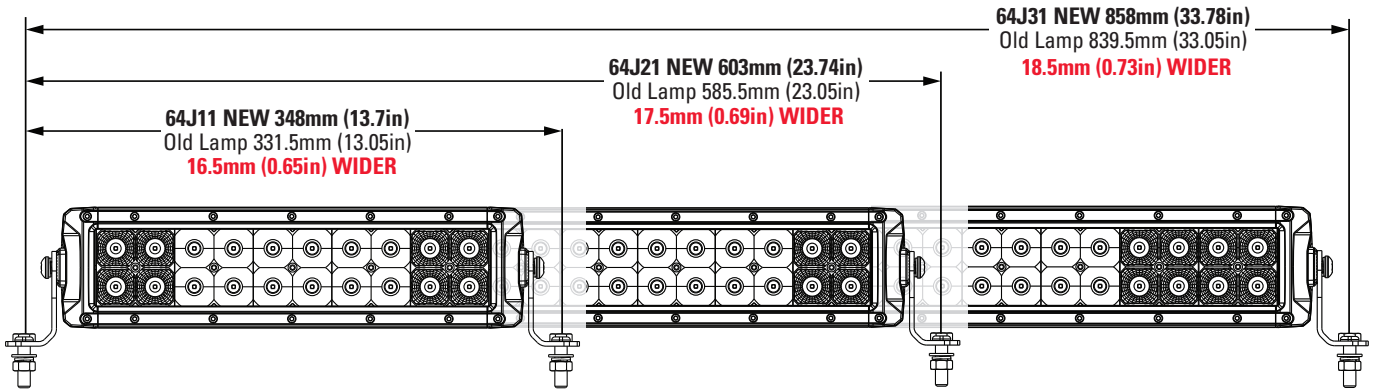

GROTE LIGHT BAR CHANGE NOTIFICATION

As part of Grote's commitment to continuous product improvement, we have implemented changes to our **LED Off-Road Light Bars**.

Grote's LED Off-Road Light Bars have increased in size. Please take note of new overall dimensions and mounting hole positioning. Additionally, Grote's LED Off-Road Light Bars now feature:

- 50% brighter output (64J11 = 5400 lumens, 64J21 = 10800 lumens, and 64J31 = 16200 lumens)
- The same or lower amperage draw as previous versions
- Dual mounting options (adjustable pedestal or side mount)
- An updated wiring harness with a DT Deutsch connector, illuminated switch, 40A relay, and total length of 8.25'
- Full color, retail-friendly packaging