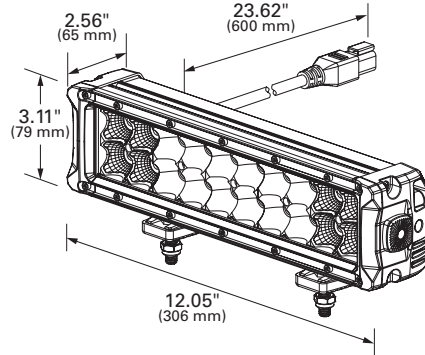

GROTE LIGHT BAR CHANGE NOTIFICATION

As part of Grote's commitment to continuous product improvement, we have implemented changes to our **LED Off-Road Light Bars**.

Grote's LED Off-Road Light Bars have increased in size. Please take note of new overall dimensions and mounting hole positioning. Additionally, Grote's LED Off-Road Light Bars now feature:

- 50% brighter output (64J11 = 5400 lumens, 64J21 = 10800 lumens, and 64J31 = 16200 lumens)
- The same or lower amperage draw as previous versions
- Dual mounting options (adjustable pedestal or side mount)
- An updated wiring harness with a DT Deutsch connector, illuminated switch, 40A relay, and total length of 8.25'
- Full color, retail-friendly packaging