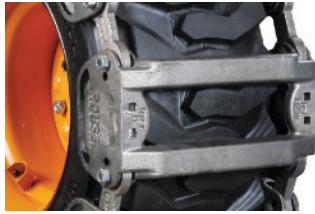

GROUSER OVER THE TIRE TRACK

Cross Bar Track

EX Soft Track®

FH Hard Track

EX Hard Track

TIRE TO TRACK FIT UP CHART

Tire	Note	Bar Track Pad Size	Soft & Hard Track Pad Size	FH Hard Track Pad Size
5.70x12.00		085F2W	N/A	N/A
	Custom mining tire	105F	N/A	N/A
23x8.5x12		115F2W	N/A	N/A
23x8.5x15	Not common tire	115F2W	N/A	N/A
27x8.5x15		115F2W	N/A	N/A
11x22		120F2W	N/A	N/A
27x10.5x15	Gehl 3640, 3640E, 3935, 4240,4240E, R135, Mustang 2022, 2026, 2032, 2041 135R Gehl 3640, 3640E, 3935, 4240,4240E, R135 Gehl 3640, 3640E, 3935, 4240,4240E, R135	132FLP	N/A	N/A
10.00x16.5		132F	132EX	132FH
10.00x16.5	Case 1835C,1840, SR130, SR150, Bobcat S130, CAT 226D, 232D, 236D,	132FLP	N/A	N/A
31.5x12.00x16.5		147F	147EX	147FH
31.5x13x16.5		155F	N/A	N/A
31x15.5x16.5		175F	N/A	N/A
12.00x16.5	Standard 12.00 tire	147F	147EX	147FH
33x15.5x16.5		175F	N/A	N/A
14.00x17.5	HE mining tire, Bobcat 850	155F	N/A	N/A
14.00x17.5	Standard 14.00 tire	160F	N/A	N/A
14.00x17.5	14 Ply Titan Tire	170F	N/A	N/A
15.00x19.50	Track no longer available for this size	N/A	N/A	N/A