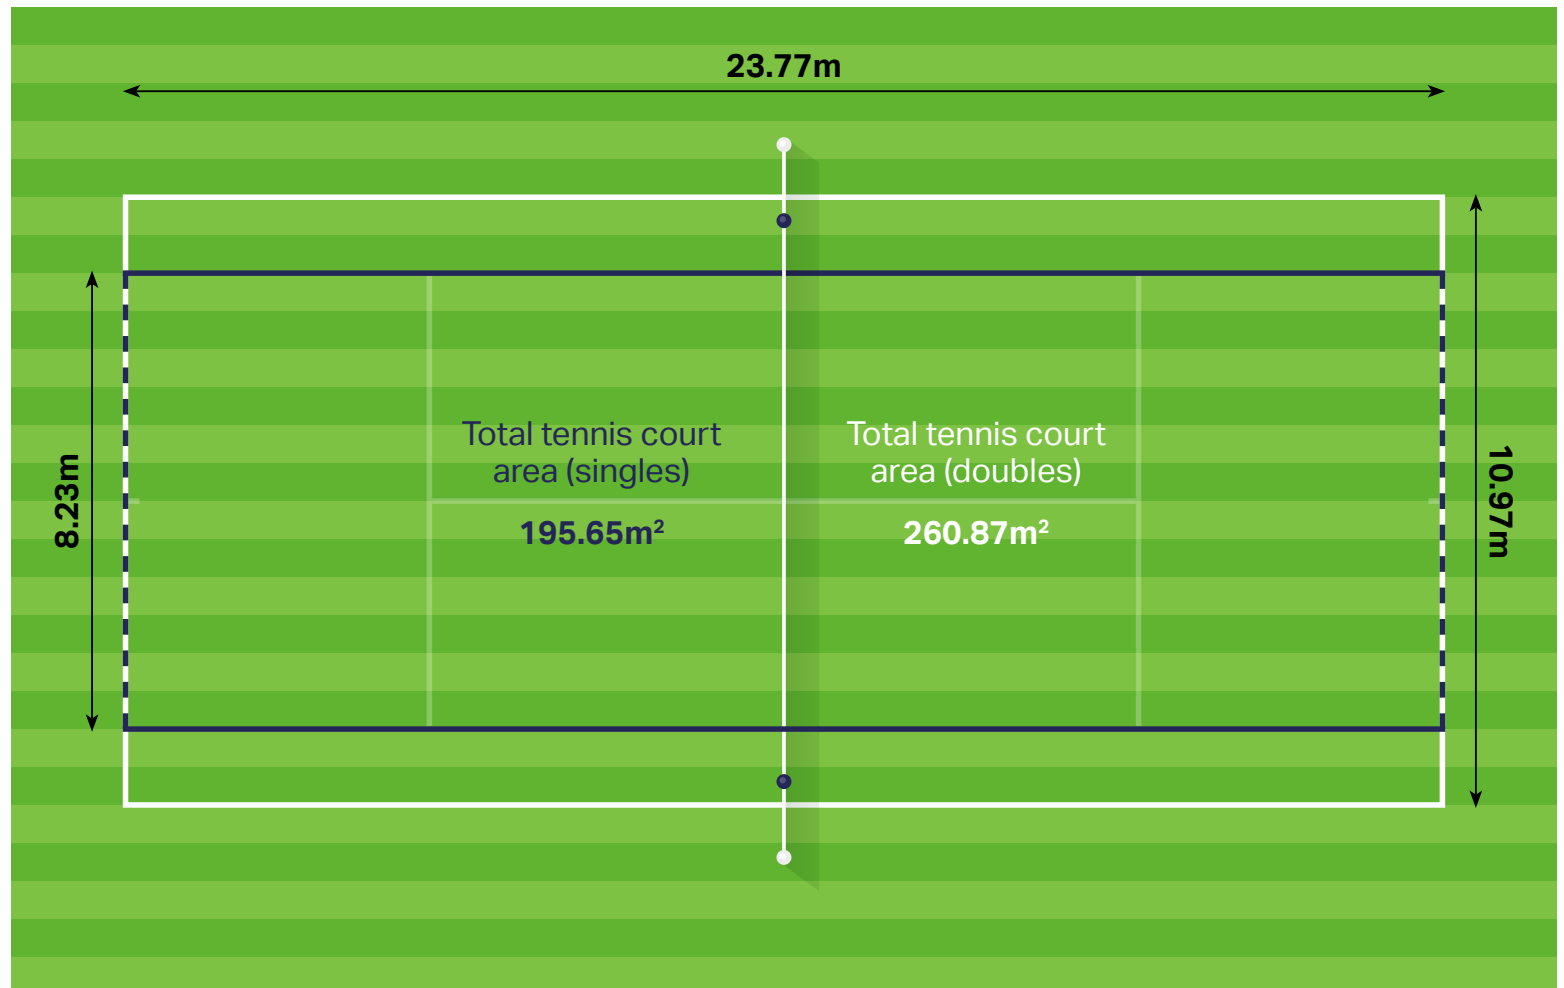

# Tennis Court Dimensions and Markings

A tennis court is **23.77m** long by **8.23m** wide for singles matches and **23.77m** long by **10.97m** wide for doubles matches.

Doubles court sidelines are **1.37m** beyond the singles court sidelines.

The service line is **6.4m** from the net.

The baseline is **11.88m** from the net and **5.48m** from the service line.

The net posts are **0.91m** away from the singles or doubles sidelines depending on the match.

# Tennis Court Area

The total area of a tennis court for singles matches is:  
**195.65m<sup>2</sup>.**

The total area of a tennis court for doubles matches is:  
**260.87m<sup>2</sup>.**

# Tennis Court Dimensions