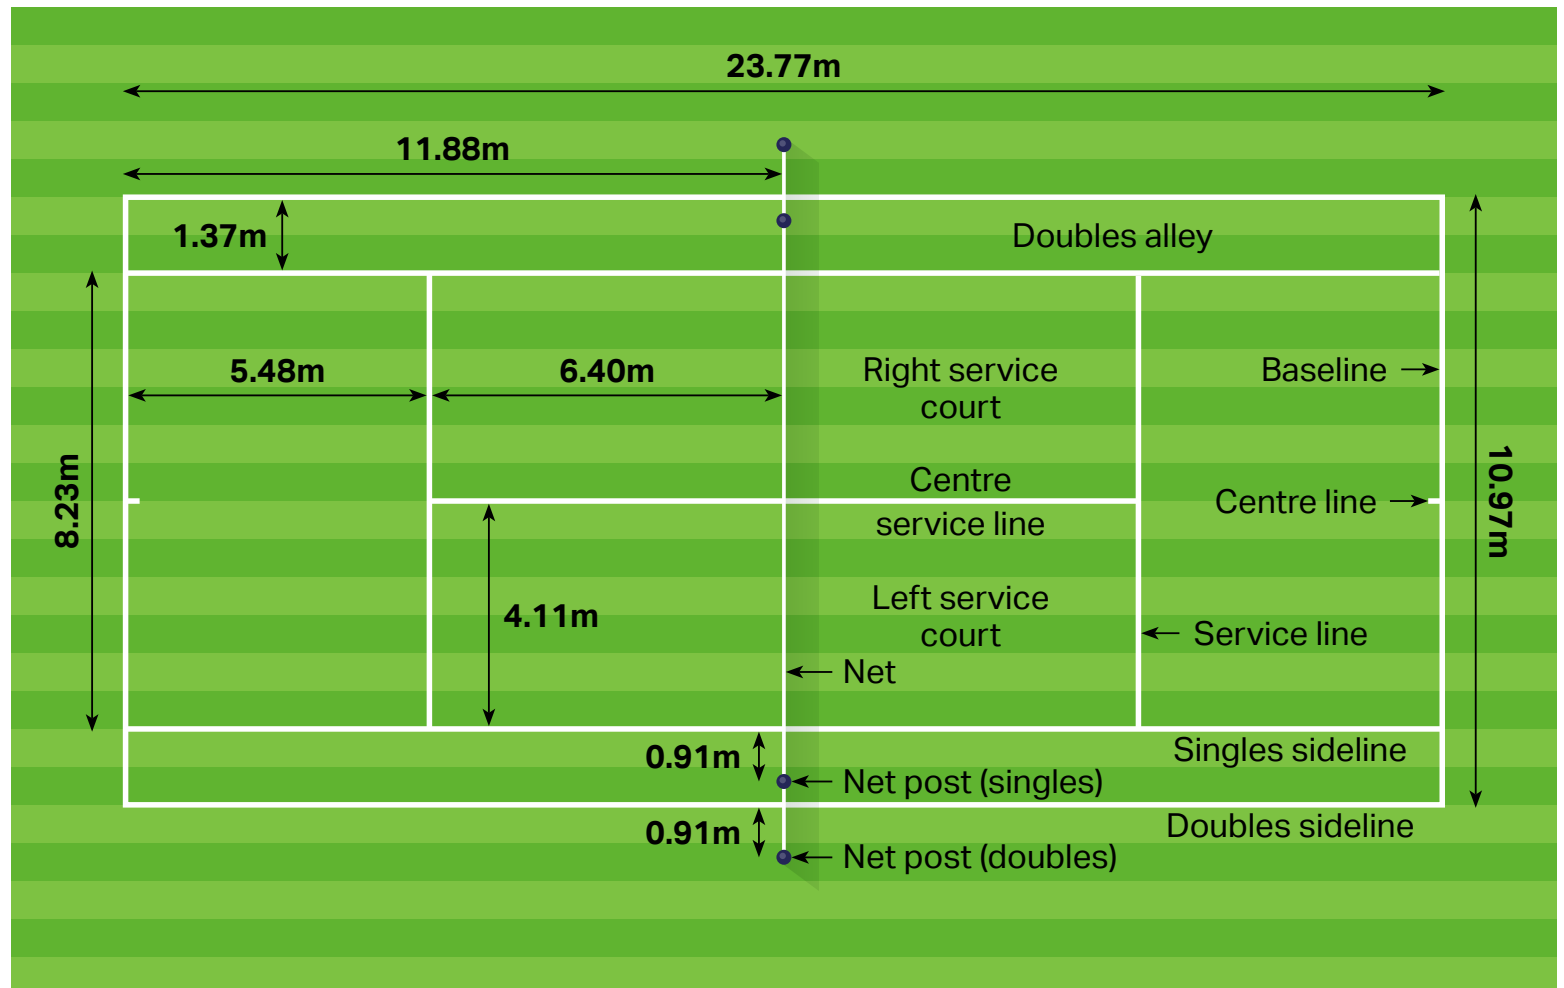

# Tennis Court Dimensions and Markings

A tennis court is **23.77m** long by **8.23m** wide for singles matches and **23.77m** long by **10.97m** wide for doubles matches.

Doubles court sidelines are **1.37m** beyond the singles court sidelines.

The service line is **6.4m** from the net.

The baseline is **11.88m** from the net and **5.48m** from the service line.

The net posts are **0.91m** away from the singles or doubles sidelines depending on the match.

# Tennis Court Dimensions In Feet

A tennis court is **78ft** long by **27ft** wide for singles matches and **78ft** long by **36ft** wide for doubles matches.

Doubles court sidelines are **4.5ft** beyond the singles court sidelines.

# Tennis Court Dimensions In Yards

A tennis court is **26yd** long by **9yd** wide for singles matches and **26yd** long by **12yd** wide for doubles matches.

Doubles court sidelines are **1.5yd** beyond the singles court sidelines.