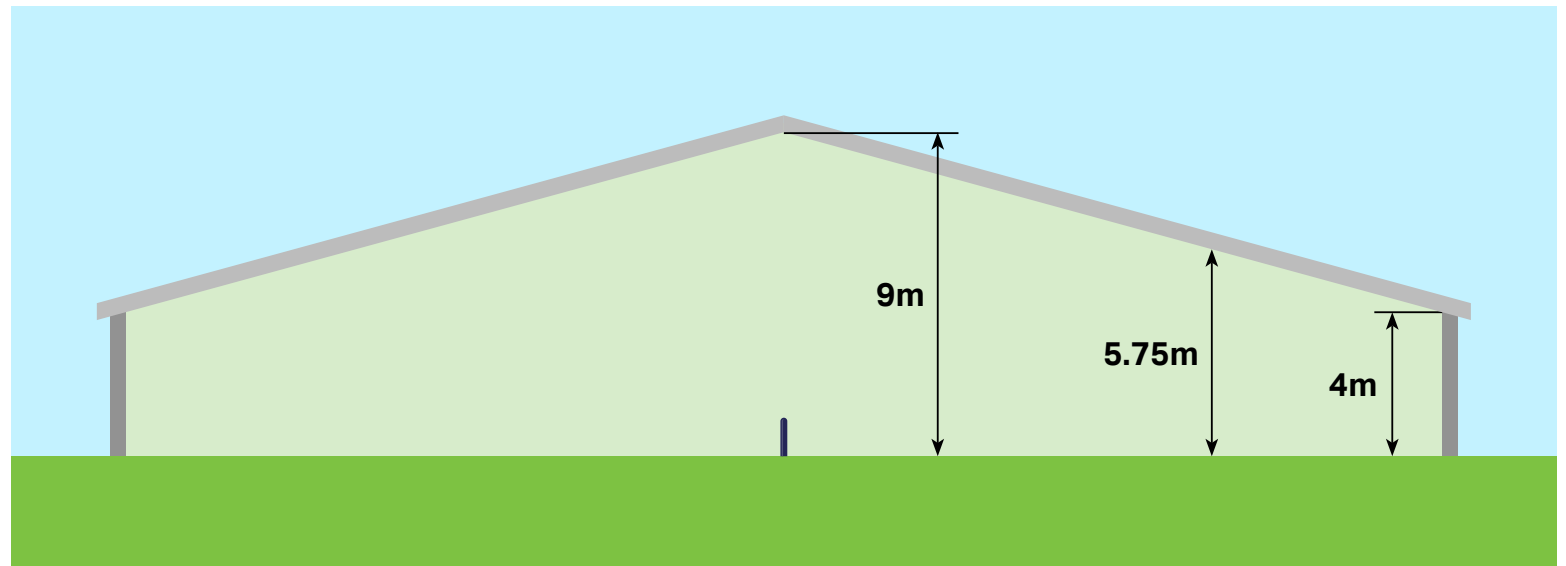

Indoor Tennis Court Clear Height Requirements

The minimum height of an indoor tennis court is **9m** above the net line.

The ceiling should be **5.75m** above the baseline and **4m** above the rear of the run back (the distance behind this baseline).

All the spaces must be unobstructed.