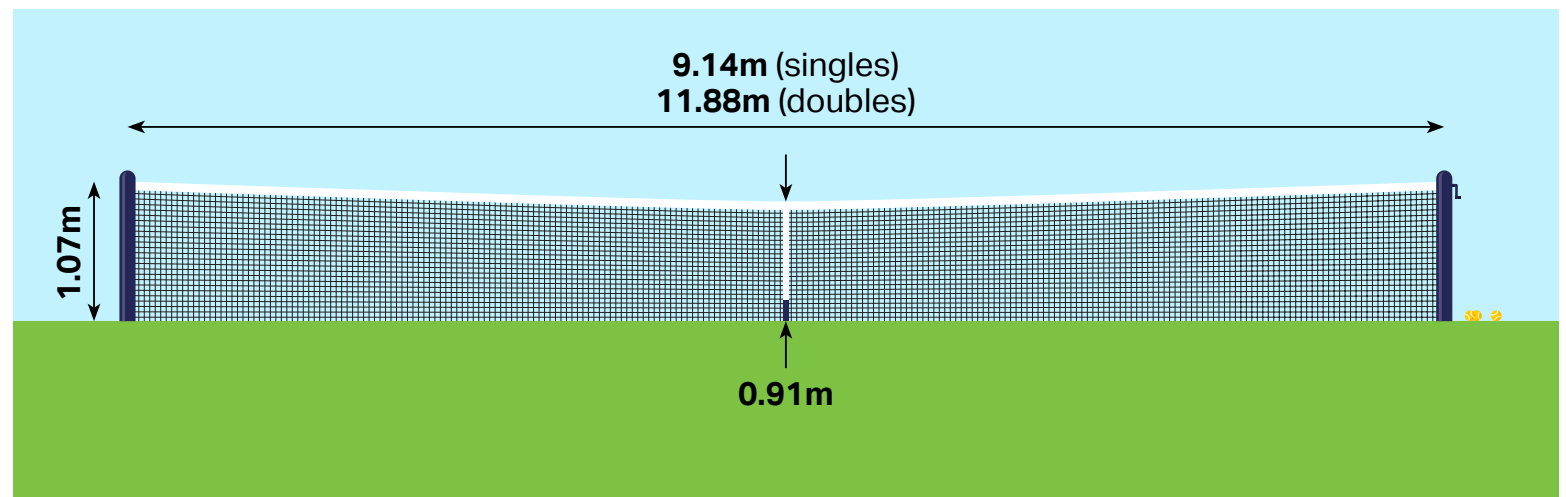

The service line is **7yd** from the net.

The baseline is **13yd** from the net and **6yd** from the service line.

The net posts are **1yd** away from the singles or doubles sidelines depending on the match.

The total area of a tennis court is **234yd<sup>2</sup>** for singles matches and **312yd<sup>2</sup>** for doubles matches.

# Tennis Net Dimensions

A tennis net is **9.14m** wide for singles matches and **11.88m** wide for doubles matches.

The net is **1.07m** tall at the posts and **0.91m** tall in the middle.