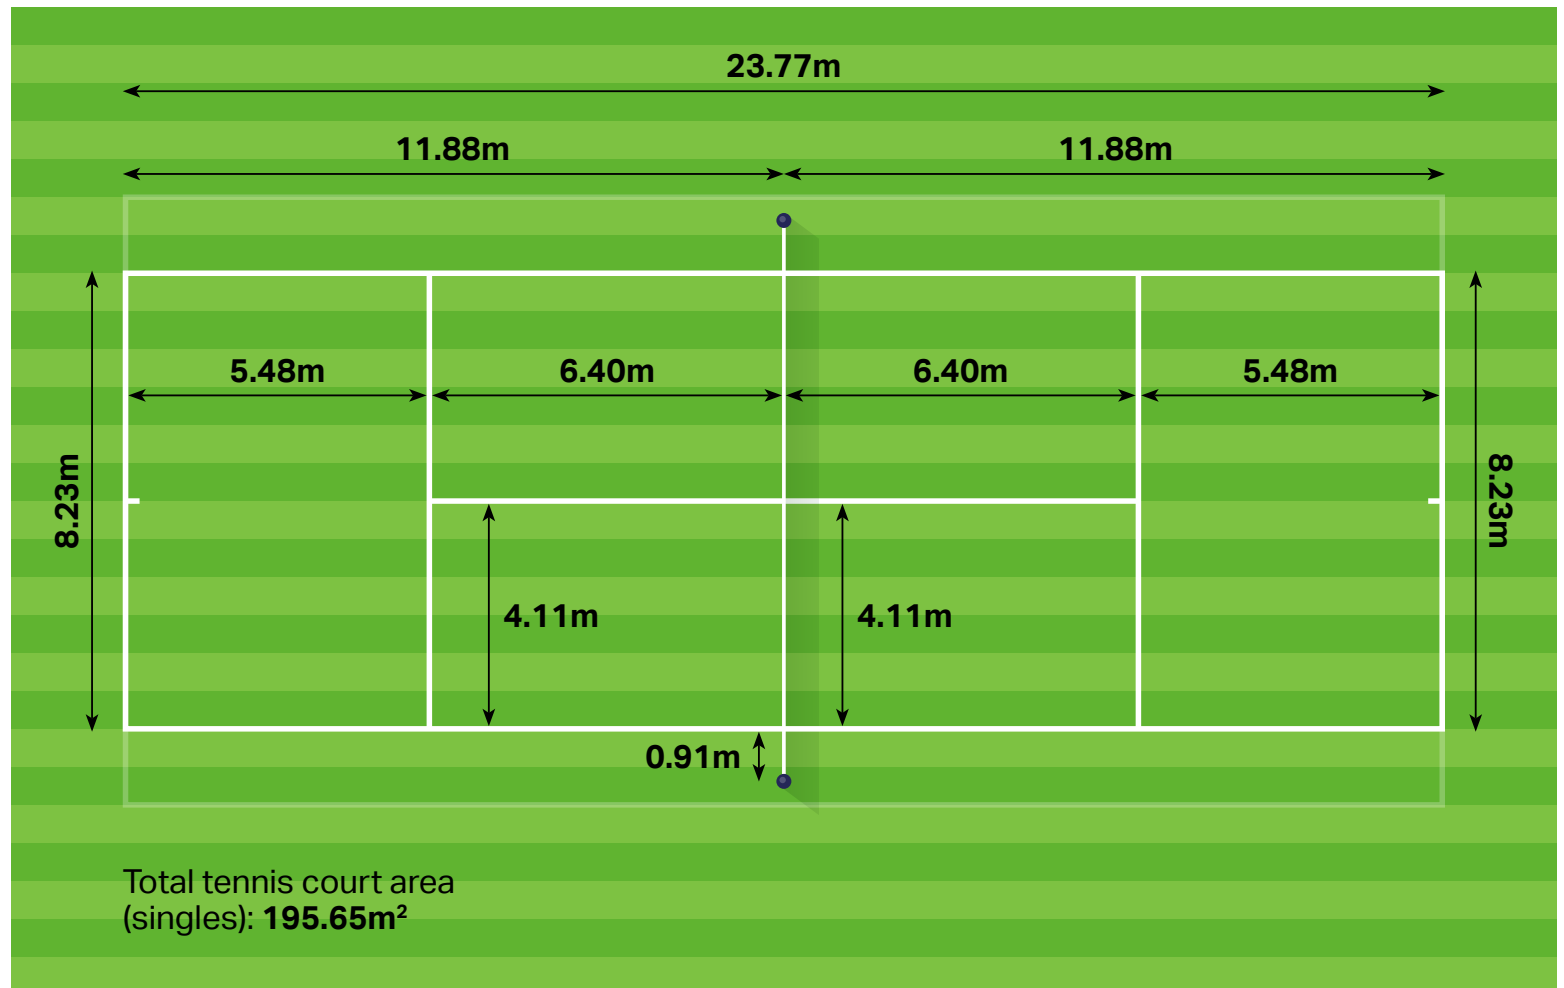

# Tennis Court Dimensions and Markings

A tennis court is **23.77m** long by **8.23m** wide for singles matches and **23.77m** long by **10.97m** wide for doubles matches.

Doubles court sidelines are **1.37m** beyond the singles court sidelines.

# Tennis Court Dimensions

## Singles Matches

A tennis court is **23.77m** long by **8.23m** wide for singles matches.

The service line is **6.4m** from the net.

The baseline is **11.88m** from the net and **5.48m** from the service line.

The net posts are **0.91m** away from the singles sidelines.

The total area of a tennis court for singles matches is: **195.65m<sup>2</sup>**.