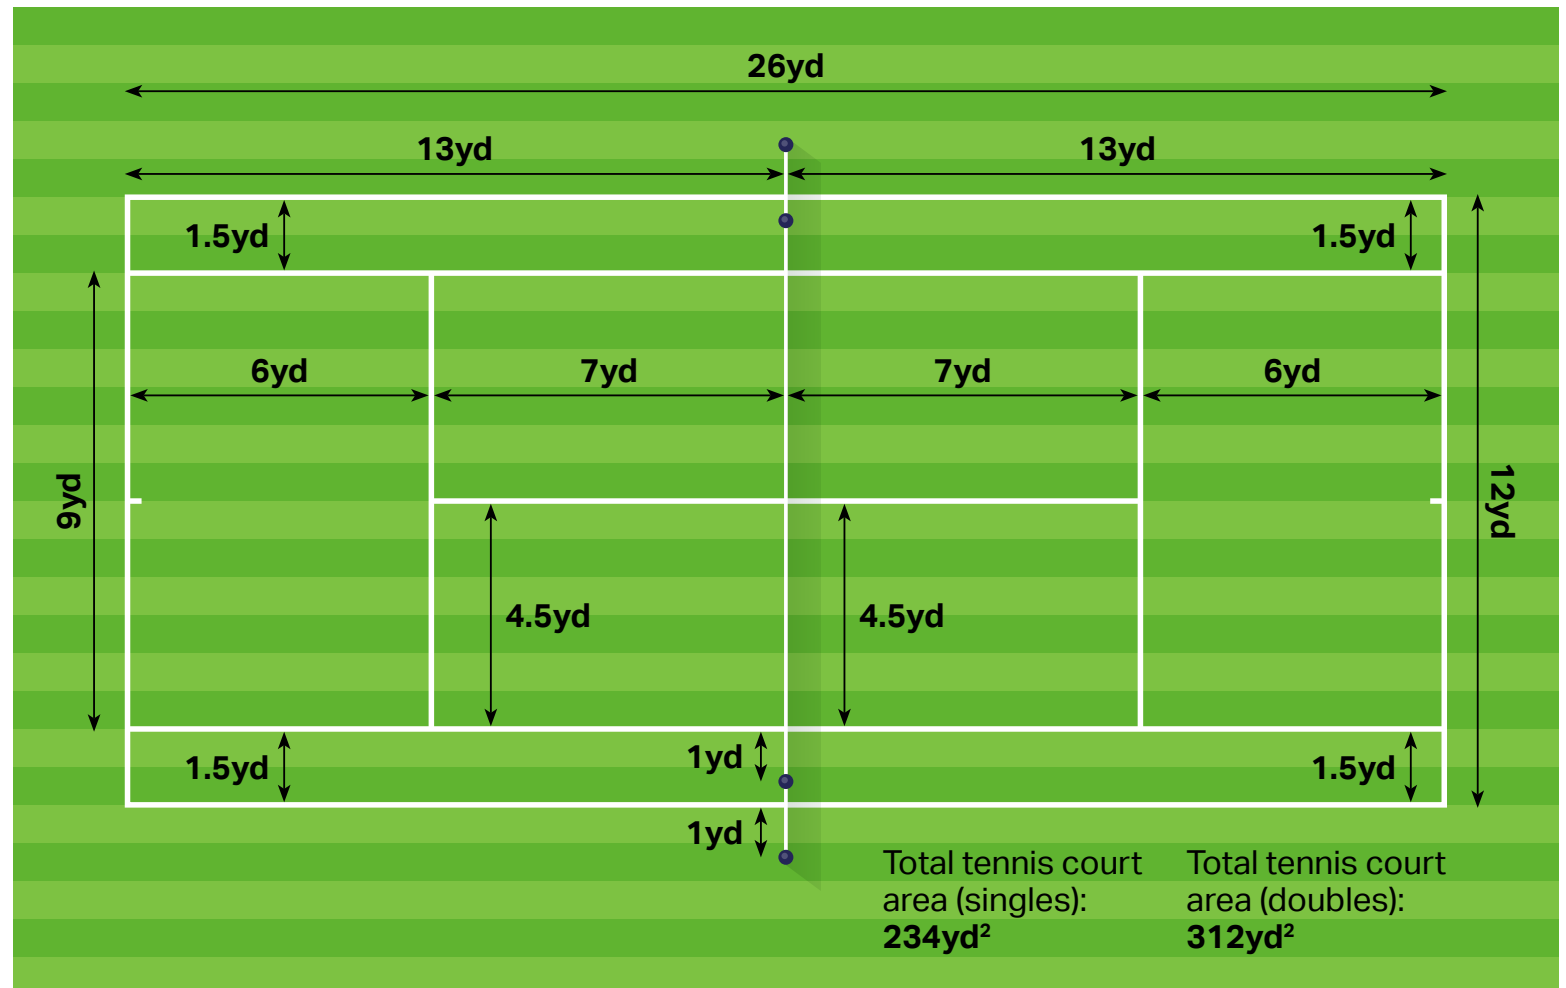

Tennis Court Dimensions In Yards

A tennis court is **26yd** long by **9yd** wide for singles matches and **26yd** long by **12yd** wide for doubles matches.

Doubles court sidelines are **1.5yd** beyond the singles court sidelines.

The service line is **7yd** from the net.

The baseline is **13yd** from the net and **6yd** from the service line.

The net posts are **1yd** away from the singles or doubles sidelines depending on the match.

The total area of a tennis court is **234yd²** for singles matches and **312yd²** for doubles matches.