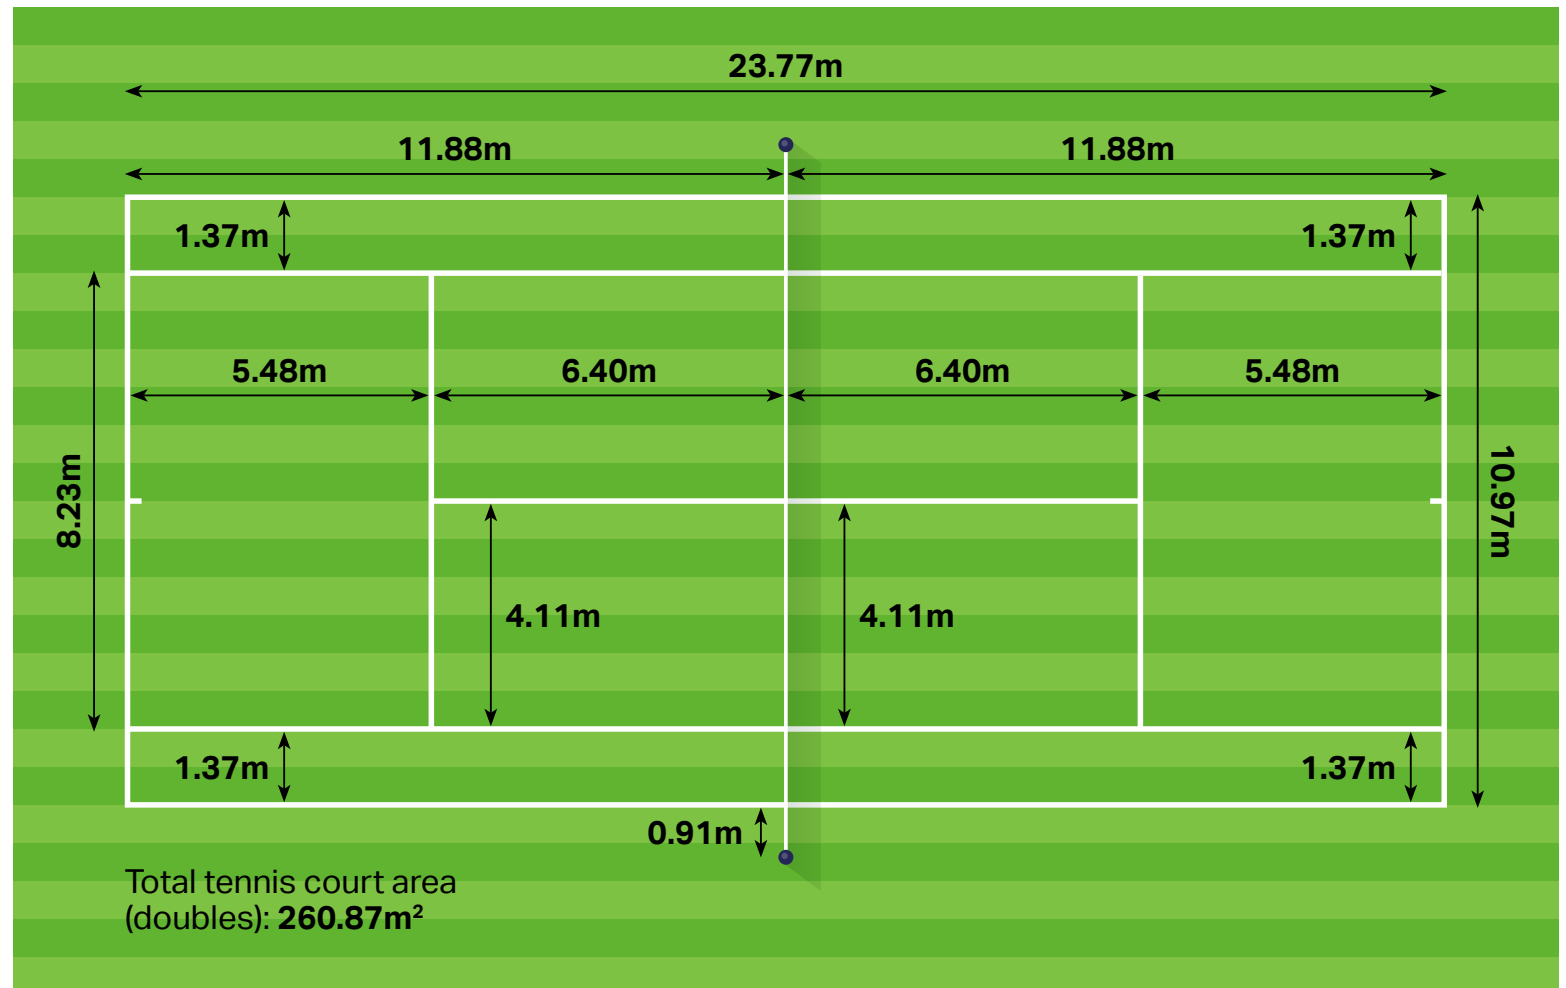

# Tennis Court Dimensions

## Doubles Matches

A tennis court is **23.77m** long by **10.97m** wide for doubles matches.

Doubles court sidelines are **1.37m** beyond the singles court sidelines.

The service line is **6.4m** from the net.

The baseline is **11.88m** from the net and **5.48m** from the service line.

The net posts are **0.91m** away from the doubles sidelines.

The total area of a tennis court for doubles matches is: **260.87m<sup>2</sup>**.

# Tennis Court Dimensions In Feet

A tennis court is **78ft** long by **27ft** wide for singles matches and **78ft** long by **36ft** wide for doubles matches.

Doubles court sidelines are **4.5ft** beyond the singles court sidelines.