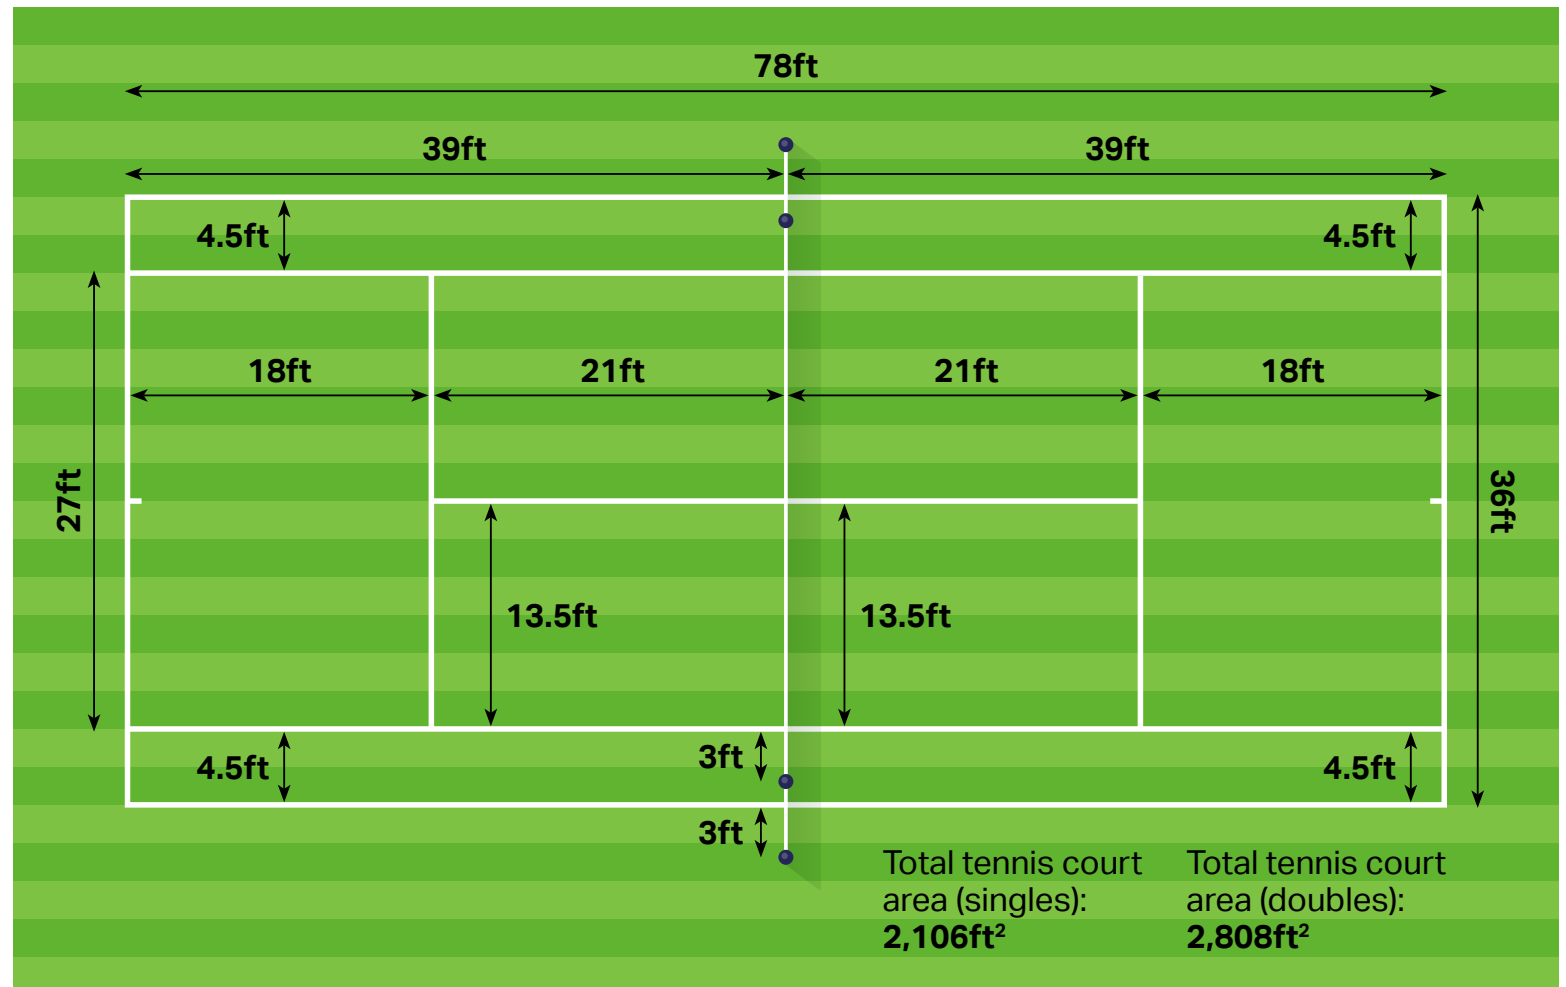

Tennis Court Dimensions In Feet

A tennis court is **78ft** long by **27ft** wide for singles matches and **78ft** long by **36ft** wide for doubles matches.

Doubles court sidelines are **4.5ft** beyond the singles court sidelines.

The service line is **21ft** from the net.

The baseline is **39ft** from the net and **18ft** from the service line.

The net posts are **3ft** away from the singles or doubles sidelines depending on the match.

The total area of a tennis court is **2,106ft²** for singles matches and **2,808ft²** for doubles matches.